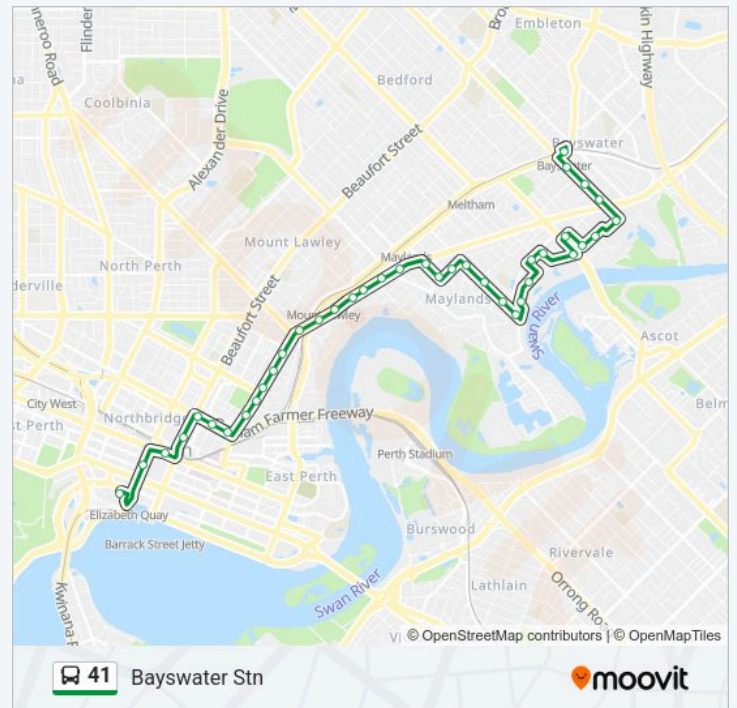

Direction: Bayswater Stn

39 stops

[VIEW LINE SCHEDULE](#)

Elizabeth Quay Bus Stn
 William St Stand 6
 Wellington St Perth Stn Eastbound
 Beaufort St Museum Northbound
 Newcastle St After Beaufort St
 Newcastle St Before Pier St
 Newcastle St Before Lord St
 Lord St Before Brewer St
 Lord St Before Murchison Tce
 Lord St After Bulwer St

Direction: Bayswater Stn

Stops: 39

Trip Duration: 39 min

Line Summary:

Lord St After Marlborough St

Lord St After Turner St

Guildford Rd Before Park Rd

Guildford Rd After Whatley Cr

Stone St Before Garratt Rd

Williamson St After Garratt Rd

Crowther St Before Frinton St

Frinton St After Milne St

Sutherland St After Halliday St

King William St After Guildford Rd

King William St After Station St

King William St After Hill St

Bayswater Stn

41 bus time schedules and route maps are available in an offline PDF at moovitapp.com. Use the Moovit App to see live bus times, train schedule or subway schedule, and step-by-step directions for all public transit in Perth.