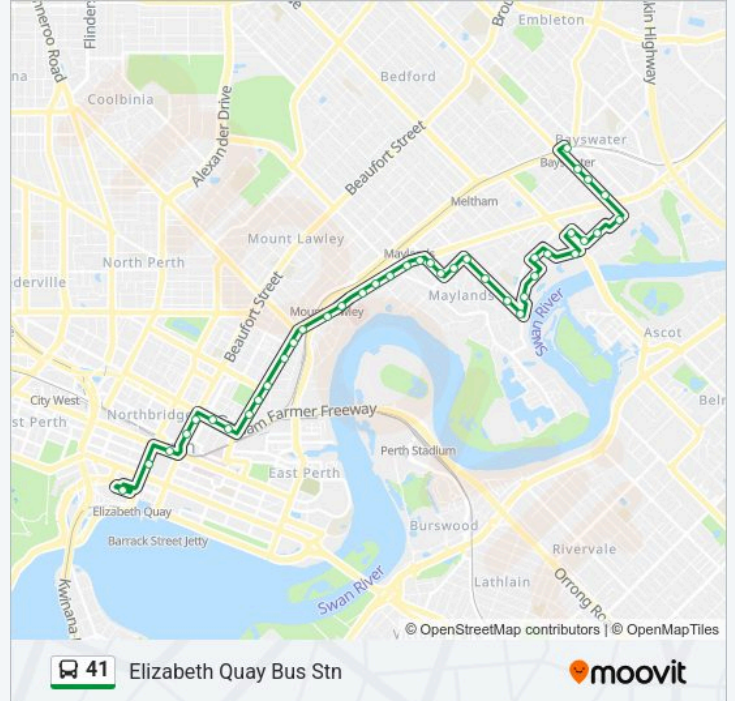

Use the Moovit App to find the closest 41 bus station near you and find out when is the next 41 bus arriving.

Direction: Elizabeth Quay Bus Stn

40 stops

[VIEW LINE SCHEDULE](#)

- Bayswater Stn
- King William St Before Olfe St
- King William St Before Station St
- King William St Before Guildford Rd
- Sutherland St After King William St
- Frinton St After Roberts St
- Crowther St After Frinton St
- Williamson St After Crowther St
- Stone St After Garratt Rd
- Percy Rd After Donald Wy
- Queen St Before Mcgann St
- Stone St Before Snell St
- Stone St Before Kelvin St
- Caledonian Av After Swan View Tce
- Caledonian Av Before Susan St
- Caledonian Av After Sarah St
- Caledonian Av Before East St
- East St After Falkirk Av
- Eighth Av After East St
- Eighth Av Before Guildford Rd
- Guildford Rd After Eighth Av

Direction: Elizabeth Quay Bus Stn

Stops: 40

Trip Duration: 41 min

Line Summary:

Guildford Rd Before Sixth Av
 Guildford Rd After Peninsula Rd
 Guildford Rd After Fourth Av
 Guildford Rd Before Second Av
 Guildford Rd Before Ellesmere Rd
 Guildford Rd After Stanley St
 Guildford Rd After West Pde
 Lord St After Walcott St
 Lord St Before Broome St
 Lord St After Windsor St
 Lord St After Coolgardie Tce
 Lord St After Brewer St
 Newcastle St After Lord St
 Newcastle St After Pier St
 Beaufort St Before Aberdeen St
 Beaufort St Museum Northbound
 Wellington St Perth Stn Westbound
 William St Stand 2
 Elizabeth Quay Bus Stn

Direction: Bayswater Stn

39 stops

[VIEW LINE SCHEDULE](#)

Elizabeth Quay Bus Stn
 William St Stand 6
 Wellington St Perth Stn Eastbound
 Beaufort St Museum Northbound
 Newcastle St After Beaufort St
 Newcastle St Before Pier St
 Newcastle St Before Lord St
 Lord St Before Brewer St
 Lord St Before Murchison Tce
 Lord St After Bulwer St

Direction: Bayswater Stn

Stops: 39

Trip Duration: 39 min

Line Summary:

Lord St After Marlborough St

Lord St After Turner St

Guildford Rd Before Park Rd

Guildford Rd After Whatley Cr