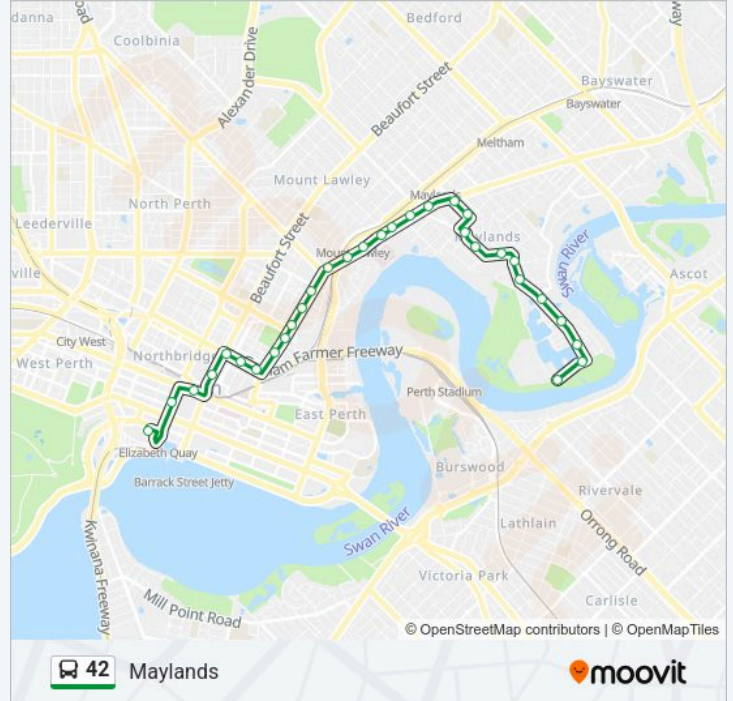

**Direction: Maylands**

31 stops

[VIEW LINE SCHEDULE](#)

Elizabeth Quay Bus Stn

William St Stand 6

Wellington St Perth Stn Eastbound

Beaufort St Museum Northbound

Newcastle St After Beaufort St

**42 bus Info**

**Direction:** Maylands

**Stops:** 31

**Trip Duration:** 31 min

**Line Summary:**

Guildford Rd Before Sixth Av

Eighth Av After Guildford Rd

Eighth Av Before East St

Peninsula Rd After East St

Peninsula Rd After East St

Peninsula Rd After Kirkham Hill Tce

Peninsula Rd Before Richard St

Peninsula Rd Before Swanbank Rd

Peninsula Rd After Wall St

Peninsula Rd After Heritage Cove

Tranby Rd Before Dakota Av

Clarkson Rd After Tranby Rd

Boat Ramp Rd After Clarkson Rd

42 bus time schedules and route maps are available in an offline PDF at [moovitapp.com](https://moovitapp.com). Use the Moovit App to see live bus times, train schedule or subway schedule, and step-by-step directions for all public transit in Perth.