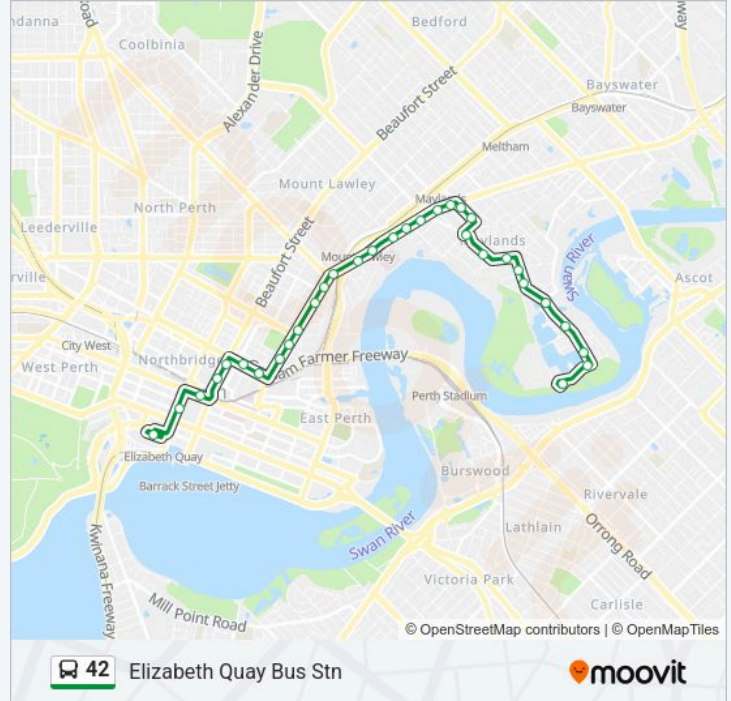

Use the Moovit App to find the closest 42 bus station near you and find out when is the next 42 bus arriving.

**Direction: Elizabeth Quay Bus Stn**

32 stops

[VIEW LINE SCHEDULE](#)

- Boat Ramp Rd After Clarkson Rd
- Clarkson Rd Before Tranby Rd
- Tranby Rd Before Dakota Ave
- Peninsula Rd Before Airways Blvd
- Peninsula Rd Before Wall St
- Peninsula Rd After Swan Bank Rd
- Peninsula Rd Before Richard St
- Peninsula Rd After Joseph St
- Peninsula Rd After Kirkham Hill Tce
- Peninsula Rd Before East St
- Eighth Av After East St
- Eighth Av Before Guildford Rd
- Guildford Rd After Eighth Av
- Guildford Rd Before Sixth Av
- Guildford Rd After Peninsula Rd
- Guildford Rd After Fourth Av
- Guildford Rd Before Second Av
- Guildford Rd Before Ellesmere Rd
- Guildford Rd After Stanley St
- Guildford Rd After West Pde
- Lord St After Walcott St

**42 bus Info**

**Direction:** Elizabeth Quay Bus Stn

**Stops:** 32

**Trip Duration:** 32 min

**Line Summary:**

Lord St Before Broome St

Lord St After Windsor St

Lord St After Coolgardie Tce

Lord St After Brewer St

Newcastle St After Lord St

Newcastle St After Pier St

Beaufort St Before Aberdeen St

Beaufort St Museum Northbound

Wellington St Perth Stn Westbound

William St Stand 2

Elizabeth Quay Bus Stn

**Direction: Maylands**

31 stops

[VIEW LINE SCHEDULE](#)

Elizabeth Quay Bus Stn

William St Stand 6

Wellington St Perth Stn Eastbound

Beaufort St Museum Northbound

Newcastle St After Beaufort St