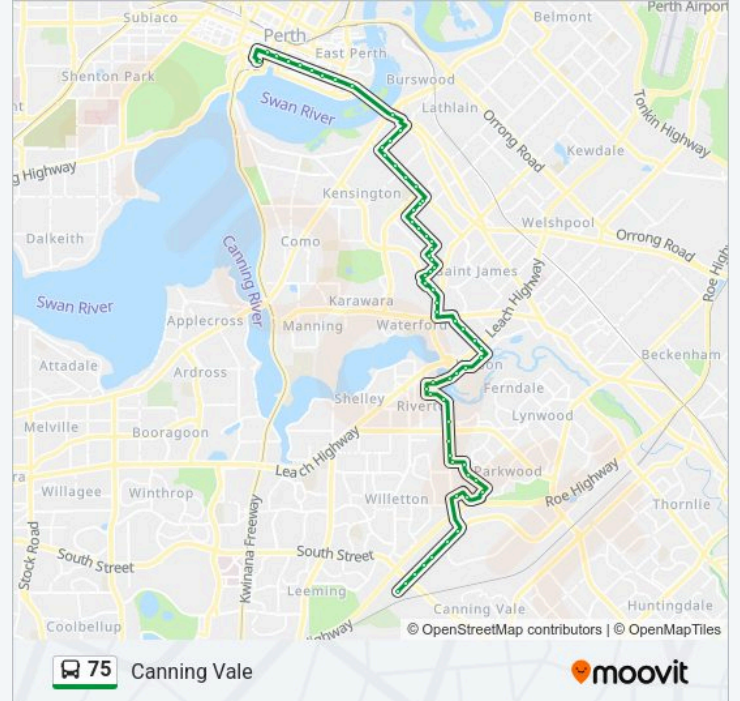

75 bus Info

Direction: Canning Vale

Stops: 63

Trip Duration: 63 min

Line Summary:

Sussex St Before Gascoyne St

Sussex St After Gascoyne St

Sussex St After Devenish St

Adie Ct Swancare

Adie Ct Before Hayman Rd

Curtin University Bus Stn

Hayman Rd Before Marquis St

Lawson St After Beveridge St

Lawson St Before Farnham St

Bungaree Rd After Teaguer St

Bungaree Rd After Westlake St

Bungaree Rd After Armstrong Rd

Bungaree Rd Before Margaret St

Fern Rd Before Michelle St

Fern Rd After Watts Rd

Fern Rd Before Surrey Rd

Fern Rd Before Bridge St

Barbican St After Riverton Dr

Marjorie Av After Harrolyn Av

Tribute St Before Opal Pl

Riverton Dr After Midway St

Riley Rd After Nabawa St

Willeri Dr Before Madeira Rd

Willeri Dr After Newlyn Rd

Hossack Av Before Bohemia Wy

Lyndale Av After Hossack Av

Lyndale Av Before Ropele Dr