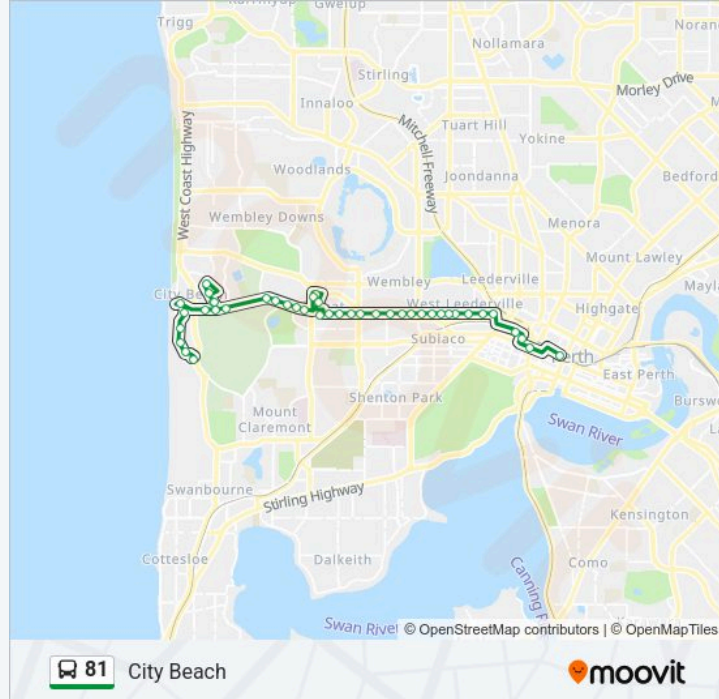

Floreat Av After Oceanic Dr

The Boulevard After Kirkdale Av

Howtree Pl Before Chandler Av

Oceanic Dr After Arbordale St

Oceanic Dr Before Alderbury St

Oceanic Dr After Alderbury St

Oceanic Dr Before Tullow Rd

Oceanic Dr Before Bold Park Dr

Oceanic Dr After Kalinda Drive

Marapana Rd Before Palana Rd

Templetonia Cr After Kalari Dr

Marapana Rd City Beach Primary School

Marapana Rd Before Marimba Cr

Oceanic Dr After Marapana Rd

Oceanic Dr After Tumut Rd

Oceanic Dr After Challenger Pde

Branksome Gdns After Ocean Ct

Branksome Gdns Before Frinton Av

Branksome Gdns After Falmouth Av

Branksome Gdns After Bocastle Av

Launceston Av After Saltash Av

Direction: Perth Busport

39 stops

[VIEW LINE SCHEDULE](#)

Launceston Av After Saltash Av

Branksome Gdns Before Saltash Av

Branksome Gdns Before Falmouth Av

Branksome Gdns After Frinton Av

Branksome Gdns After Jubilee Cr

Oceanic Dr After Challenger Pde

Oceanic Dr After West Coast Hwy

Oceanic Dr Before Marapana Rd

81 bus Time Schedule

Perth Busport Route Timetable:

Monday	06:01-16:33
Tuesday	06:01-16:33
Wednesday	06:01-16:33
Thursday	06:01-16:33
Friday	06:01-16:33
Saturday	Not Operational
Sunday	Not Operational

81 bus Info