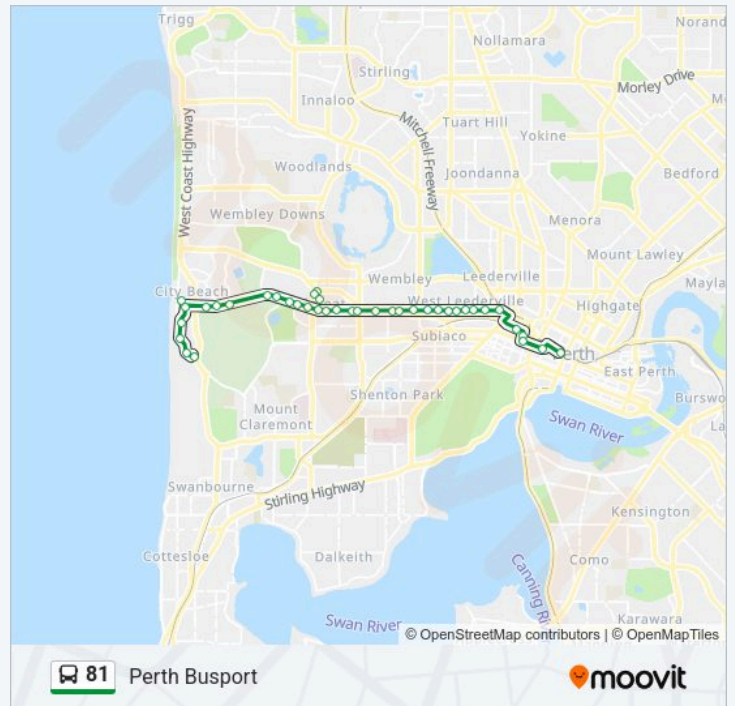

### Direction: City Beach

42 stops

[VIEW LINE SCHEDULE](#)

Perth Busport

Wellington St After George St

Sutherland St Sutherland Street Cat Id 36

City West Stn

Cambridge St After Southport St

Oceanic Dr After Challenger Pde

Oceanic Dr After West Coast Hwy

Oceanic Dr Before Marapana Rd

### 81 bus Info

**Direction: Perth Busport**

**Stops: 39**

**Trip Duration: 37 min**

**Line Summary:**

Oceanic Dr After Kalinda Dr

Oceanic Dr After Bold Park Dr

Oceanic Dr After Tullow Rd

Oceanic Dr After Louth Rd

Oceanic Dr Before Ulster Rd

Oceanic Dr After Arbordale St

Floreat Av After Oceanic Dr

The Boulevard After Kirkdale Av

Howtree Pl Before Chandler Av

Oceanic Dr After Brookdale St

Oceanic Dr After Hornsey Rd