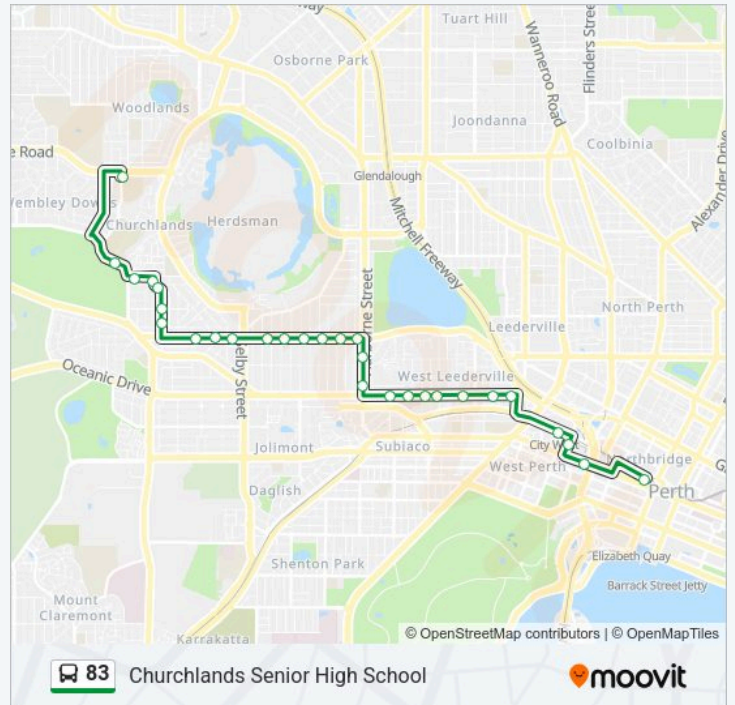

Empire Av After Chidley Rd

Chipping Rd Before Oban Rd

Chipping Rd Before Belford Rd

Direction: Churchlands Senior High School

29 stops

[VIEW LINE SCHEDULE](#)

Perth Busport

Wellington St After George St

Cargen Cr Before Dumfries Rd

Crieff St Before Cromarty Rd

Cromarty Rd Before Empire Av

Empire Av After University Av

Lucca St After Hale Rd

Stops: 29

Trip Duration: 40 min

Line Summary:

Direction: Perth Busport

57 stops

[VIEW LINE SCHEDULE](#)

Launceston Av After Saltash Av

Branksome Gdns Before Saltash Av

Branksome Gdns Before Falmouth Av

Branksome Gdns After Frinton Av

Branksome Gdns After Jubilee Cr