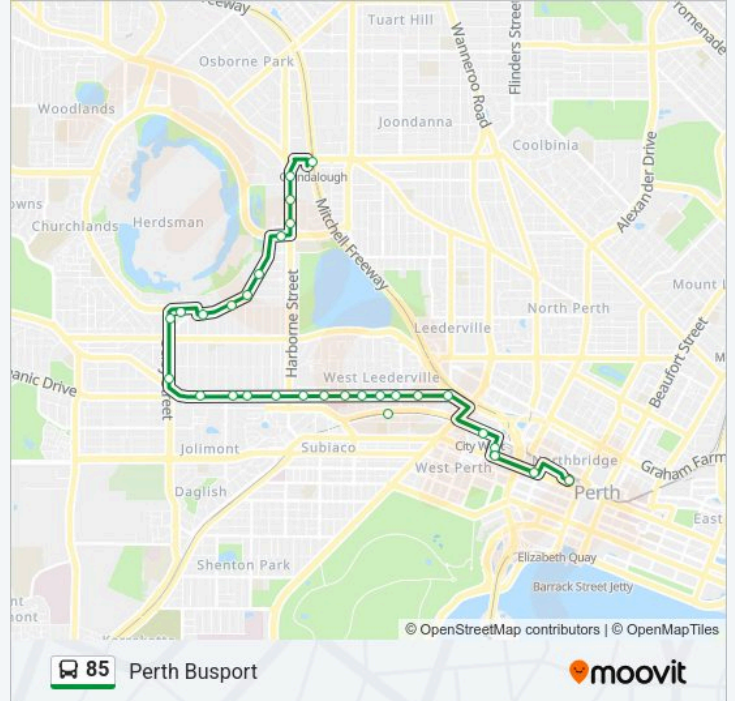

Direction: Perth Busport

Stops: 30

Trip Duration: 34 min

Line Summary:

Cambridge St Before Northwood St

West Leederville Stn

Cambridge St After Holyrood St

Cambridge St After Southport St

City West Stn

Sutherland St Sutherland Street Cat Id 40

Wellington St Watertown Cat Id 64

Wellington St Arena Cat Id 65

Perth Busport

Direction: Glendalough Stn

29 stops

[VIEW LINE SCHEDULE](#)

85 bus Info

Direction: Glendalough Stn

Stops: 29

Trip Duration: 32 min

Line Summary:

Selby St Before Herdsman Pde
 Flynn St Before Reserve St
 Herdsman Pde Before Simper St
 Herdsman Pde After Jersey St
 Herdsman Pde After Collier St
 Herdsman Pde After Drew St
 Jon Sanders Dr After Herdsman Pde
 Harborne St After Powis St
 Harborne St After Leeder Street
 Harborne St After Parkland Rd
 Glendalough Stn

Direction: Wembley

13 stops
[VIEW LINE SCHEDULE](#)

Glendalough Stn
 Harborne St Before Parkland Rd
 Harborne St Before Leeder St
 Harborne St Before Powis St
 Jon Sanders Dr After Harborne Street
 Herdsman Pde After Drew St
 Herdsman Pde After Bath St
 Herdsman Pde Before Jersey St
 Herdsman Pde After Simper St
 Flynn St After Reserve St
 Selby St After Flynn St
 Selby St Before the Boulevard
 Cambridge St After Marlow St