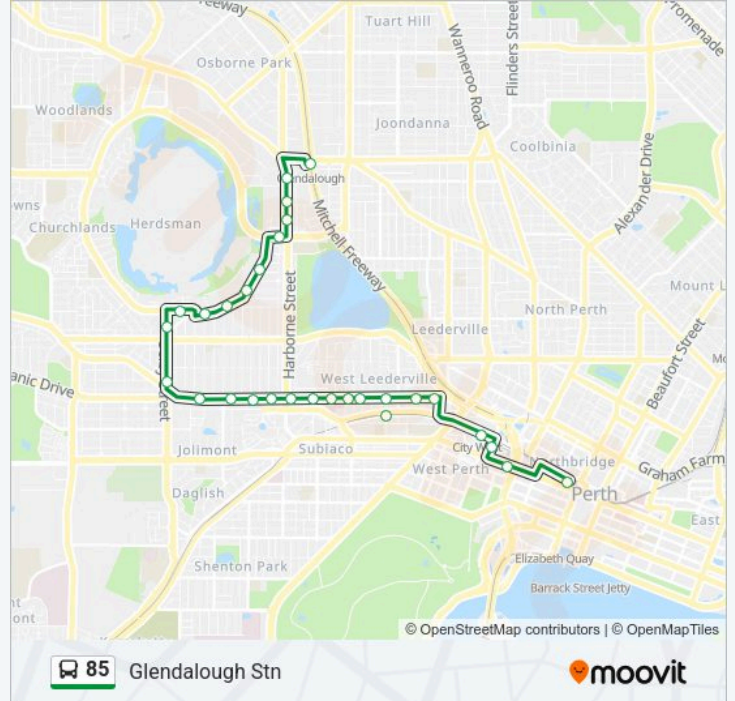

City West Stn

Sutherland St Sutherland Street Cat Id 40

Wellington St Watertown Cat Id 64

Wellington St Arena Cat Id 65

Perth Busport

Direction: Glendalough Stn

29 stops

[VIEW LINE SCHEDULE](#)

Perth Busport

Wellington St After George St

Sutherland St Sutherland Street Cat Id 36

City West Stn

Cambridge St After Southport St

Cambridge St After Abbotsford St

Cambridge St Before Glen St

West Leederville Stn

85 bus Info

Direction: Glendalough Stn

Stops: 29

Trip Duration: 32 min

Line Summary:

Selby St Before Herdsman Pde
 Flynn St Before Reserve St
 Herdsman Pde Before Simper St
 Herdsman Pde After Jersey St
 Herdsman Pde After Collier St
 Herdsman Pde After Drew St
 Jon Sanders Dr After Herdsman Pde
 Harborne St After Powis St
 Harborne St After Leeder Street
 Harborne St After Parkland Rd
 Glendalough Stn

Direction: Wembley

13 stops
[VIEW LINE SCHEDULE](#)

Glendalough Stn
 Harborne St Before Parkland Rd
 Harborne St Before Leeder St
 Harborne St Before Powis St
 Jon Sanders Dr After Harborne Street
 Herdsman Pde After Drew St
 Herdsman Pde After Bath St
 Herdsman Pde Before Jersey St
 Herdsman Pde After Simper St
 Flynn St After Reserve St
 Selby St After Flynn St
 Selby St Before the Boulevard
 Cambridge St After Marlow St