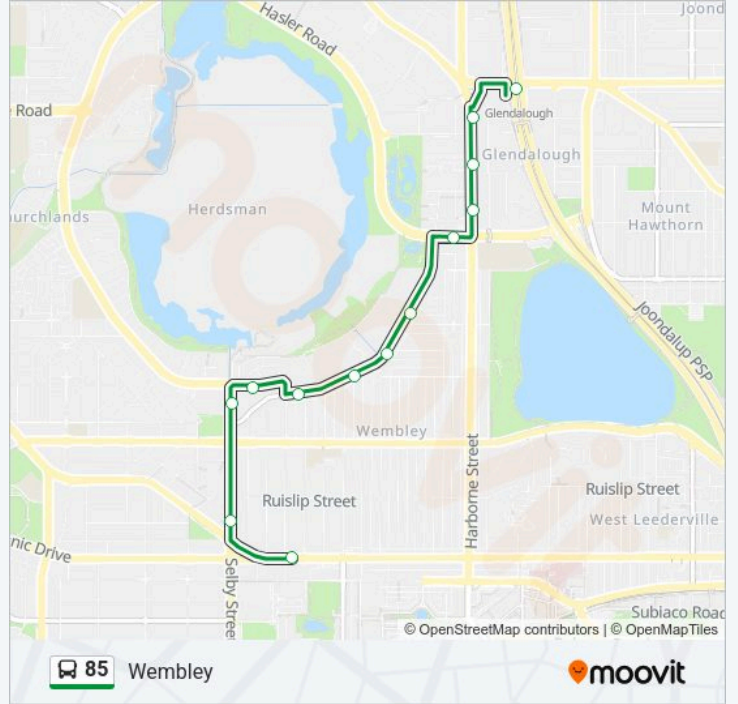

85 bus time schedules and route maps are available in an offline PDF at moovitapp.com. Use the Moovit App to see live bus times, train schedule or subway schedule, and step-by-step directions for all public transit in Perth.

© 2025 Moovit - All Rights Reserved