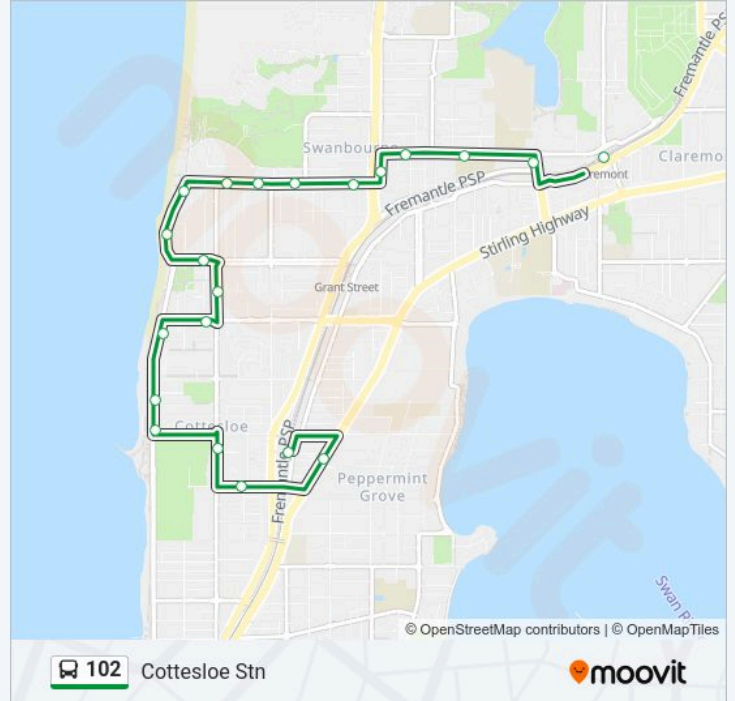

Marine Pde Before Eric St

Eric St Before Broome St

Broome St Before Hawkstone St

Grant St After Broome St

Marine Pde Before Vera View Pde

Marine Pde Before North St

North St After Broome St

North St After Lyons St

Direction: Cottesloe Stn

21 stops

[VIEW LINE SCHEDULE](#)

- Claremont Stn
- Stirling Rd After Claremont Cr
- Shenton Rd Before Australind St
- Shenton Rd After Franklin St
- Servetus St Before Otway St
- North St After Salisbury St
- North St Before Federal St
- North St Before Lyons St
- North St After Brighton St
- Marine Pde After North St
- Marine Pde Before Vera View Pde
- Grant St Before Broome St
- Broome St After Hawkstone St
- Eric St After Broome St
- Marine Pde Before Eileen St
- Marine Pde After Overton Gdns
- Marine Pde Before Forrest St
- Broome St After Forrest Street

Direction: Cottesloe Stn

Stops: 21

Trip Duration: 20 min

Line Summary:

Jarrad St After Broome St

Stirling Hwy After Leake St

Cottesloe Stn

102 bus time schedules and route maps are available in an offline PDF at moovitapp.com. Use the Moovit App to see live bus times, train schedule or subway schedule, and step-by-step directions for all public transit in Perth.

© 2025 Moovit - All Rights Reserved