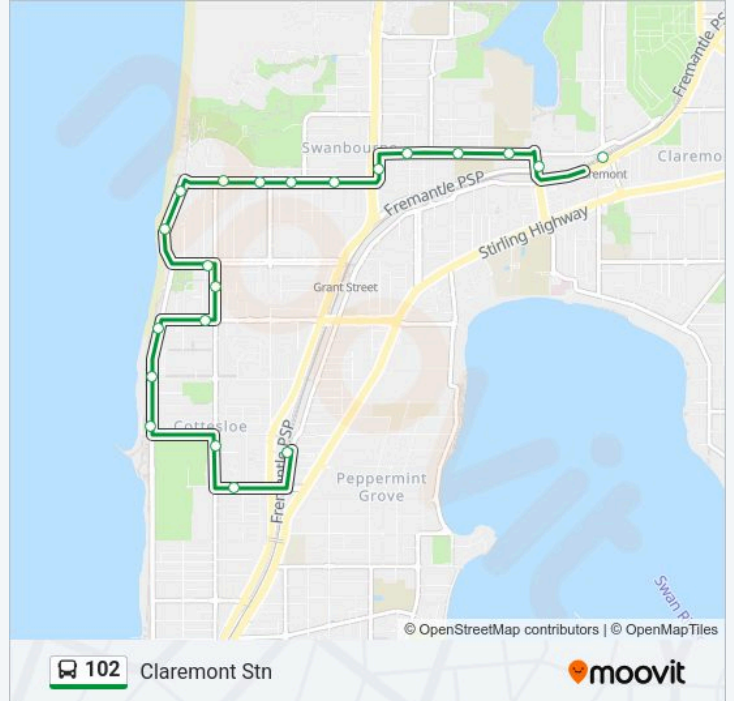

Direction: Cottesloe Stn

21 stops

[VIEW LINE SCHEDULE](#)

- Claremont Stn
- Stirling Rd After Claremont Cr
- Shenton Rd Before Australind St
- Shenton Rd After Franklin St
- Servetus St Before Otway St
- North St After Salisbury St
- North St Before Federal St
- North St Before Lyons St
- North St After Brighton St
- Marine Pde After North St
- Marine Pde Before Vera View Pde
- Grant St Before Broome St
- Broome St After Hawkstone St
- Eric St After Broome St
- Marine Pde Before Eileen St
- Marine Pde After Overton Gdns
- Marine Pde Before Forrest St
- Broome St After Forrest Street

102 bus Time Schedule

Cottesloe Stn Route Timetable:

Monday	06:16-21:21
Tuesday	06:16-21:21
Wednesday	06:16-21:21
Thursday	06:16-21:21
Friday	06:16-21:21
Saturday	06:51-21:21
Sunday	08:21-21:21

102 bus Info

Direction: Cottesloe Stn

Stops: 21

Trip Duration: 20 min

Line Summary: