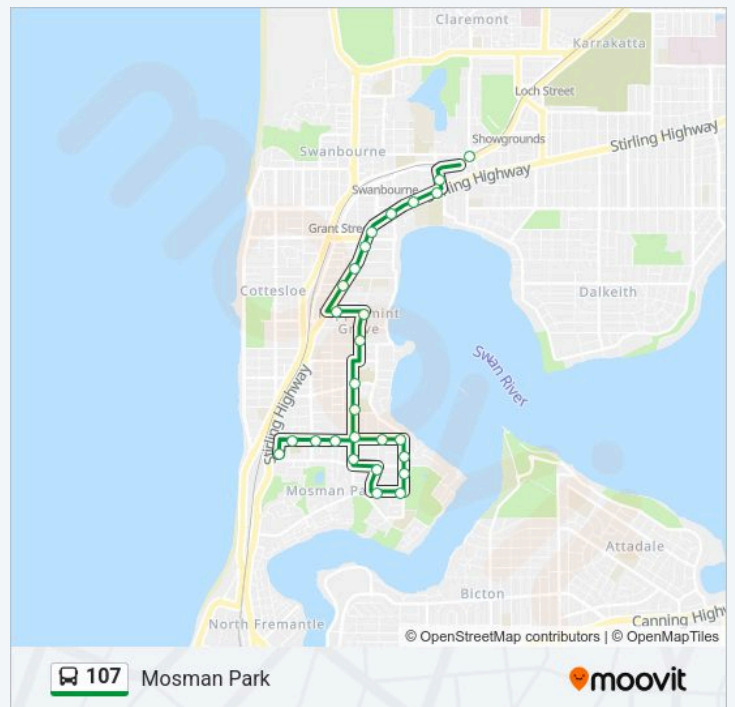

Use the Moovit App to find the closest 107 bus station near you and find out when is the next 107 bus arriving.

Direction: Cottesloe Stn

35 stops

[VIEW LINE SCHEDULE](#)

- Fremantle Stn
- Adelaide St After Queen St
- Adelaide St Before Parry St
- Queen Victoria St After Parry St
- Queen Victoria St Before Burt St
- Queen Victoria St - Fremantle Traffic Bridge
- Queen Victoria St After Swan St
- Harvest Rd After Stirling Hwy
- Rule St After Ainslie Rd
- Alfred Rd Before Stirling Hwy
- North Fremantle Stn
- Stirling Hwy Before Stone St
- Stirling Hwy Before Coventry Pde
- Stirling Hwy Before Vlamingh Pde
- Gibbon St After Wellington
- Victoria St Before Buckland Av
- Victoria St After Cooksey Lane
- Victoria St Before Hope St
- Victoria St After Manning St
- Victoria St Before Owston St
- Owston St After Sheila St

Wednesday	18:02-19:08
Thursday	18:02-19:08
Friday	18:02-19:08
Saturday	Not Operational
Sunday	Not Operational

107 bus Info

Direction: Mosman Park

Stops: 27

Trip Duration: 20 min

Line Summary:

Direction: Fremantle Stn

46 stops

[VIEW LINE SCHEDULE](#)

Claremont Stn
 Stirling Rd After Mount St
 Stirling Hwy After Queenslea Dr

107 bus Time Schedule

Fremantle Stn Route Timetable:

Monday	07:14-17:22
Tuesday	07:14-17:22
Wednesday	07:14-17:22
Thursday	07:14-17:22