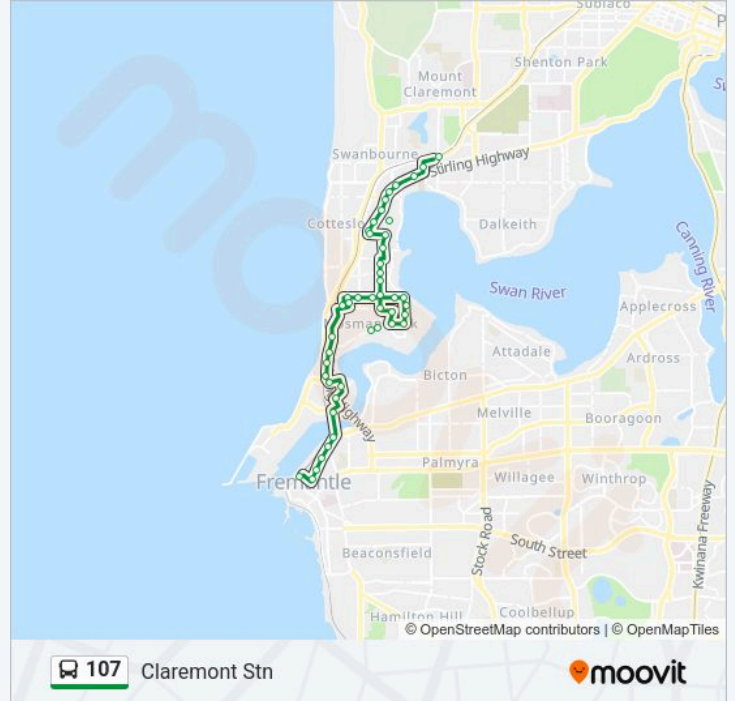

Direction: Peppermint Grove

10 stops

[VIEW LINE SCHEDULE](#)

Claremont Stn
 Stirling Rd After Mount St
 Stirling Hwy After Queenslea Dr
 Stirling Hwy After Dean St
 Stirling Hwy After Richardson Av
 Stirling Hwy Before Wilson St
 Stirling Hwy Before Boreham St
 Stirling Hwy After Airlie St
 Stirling Hwy Before Vera St
 Leake St After Stirling Hwy

Stops: 10

Trip Duration: 10 min

Line Summary:

Direction: Claremont Stn

46 stops

[VIEW LINE SCHEDULE](#)

- Fremantle Stn
- Adelaide St After Queen St
- Adelaide St Before Parry St
- Queen Victoria St After Parry St
- Queen Victoria St Before Burt St
- Queen Victoria St - Fremantle Traffic Bridge
- Queen Victoria St After Swan St
- Harvest Rd After Stirling Hwy
- Rule St After Ainslie Rd
- Alfred Rd Before Stirling Hwy
- North Fremantle Stn
- Stirling Hwy Before Stone St
- Stirling Hwy Before Coventry Pde
- Stirling Hwy Before Vlamingh Pde
- Gibbon St After Wellington
- Victoria St Before Buckland Av
- Buckland Av Iona Prim Sch
- Victoria St After Cooksey Lane

Direction: Claremont Stn

Stops: 46

Trip Duration: 37 min

Line Summary:

Victoria St Before Hope St
 Victoria St After Manning St
 Victoria St Before Owston St
 Owston St After Sheila St
 Owston St Before Samson St
 Beagle St Before Sanctuary L
 Beagle St After Glenn Av
 Mccabe St Rocky Bay (Mosman Park)
 Mccabe St Before Hayes Tce
 Manning St Before Wellington St
 Palmerston St Before Rhodes Pl
 Palmerston St After Victoria St
 Palmerston St After Lochee St
 Palmerston St After Memorial Dr
 Palmerston St After Swan St
 View St After Keane St
 View St Before Leake St
 View St Presbyterian Ladies College
 Leake St Before Stirling Hwy
 Stirling Hwy After Leake St
 Stirling Hwy After Vera St
 Stirling Hwy After Napier St
 Stirling Hwy After Boreham St
 Stirling Hwy After Wilson St
 Stirling Hwy After Prospect St
 Stirling Hwy Before Dean St
 Stirling Rd After St Quentin Av
 Claremont Stn