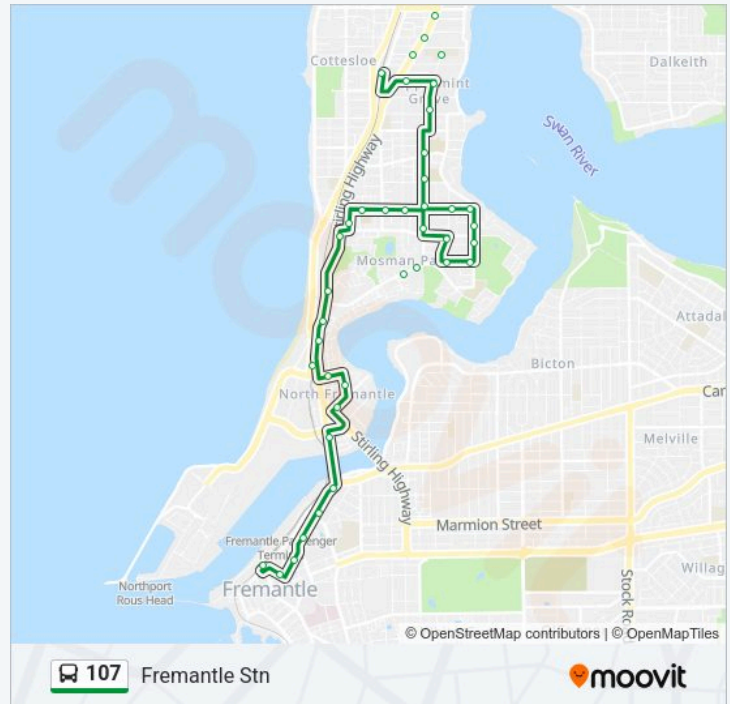

Use the Moovit App to find the closest 107 bus station near you and find out when is the next 107 bus arriving.

Direction: Cottesloe Stn

35 stops

[VIEW LINE SCHEDULE](#)

- Fremantle Stn
- Adelaide St After Queen St
- Adelaide St Before Parry St
- Queen Victoria St After Parry St
- Queen Victoria St Before Burt St
- Queen Victoria St - Fremantle Traffic Bridge
- Queen Victoria St After Swan St
- Harvest Rd After Stirling Hwy
- Rule St After Ainslie Rd
- Alfred Rd Before Stirling Hwy
- North Fremantle Stn
- Stirling Hwy Before Stone St
- Stirling Hwy Before Coventry Pde
- Stirling Hwy Before Vlamingh Pde
- Gibbon St After Wellington
- Victoria St Before Buckland Av
- Victoria St After Cooksey Lane
- Victoria St Before Hope St
- Victoria St After Manning St
- Victoria St Before Owston St
- Owston St After Sheila St

Palmerston St Before Rhodes Pl

Victoria St Before Solomon St

Victoria St After Albert St

Victoria St After Thelma St

Gibbon St Before Kamman Lane

Stirling Hwy After Wellington St

Stirling Hwy After Vlamingh Pde

Stirling Hwy Before Pamment St

Stirling Hwy After Christina Pde

Friday	07:14-17:22
Saturday	07:40-16:36
Sunday	10:44-16:44

107 bus Info

Direction: Fremantle Stn

Stops: 46

Trip Duration: 40 min

Line Summary:

North Fremantle Stn

Alfred Rd After Stirling Hwy

Rule St After Fay St

Harvest Rd Before Stirling Hwy

Queen Victoria St After Tydeman Rd

Queen Victoria St - Fremantle Traffic Bridge

Queen Victoria St Before James St