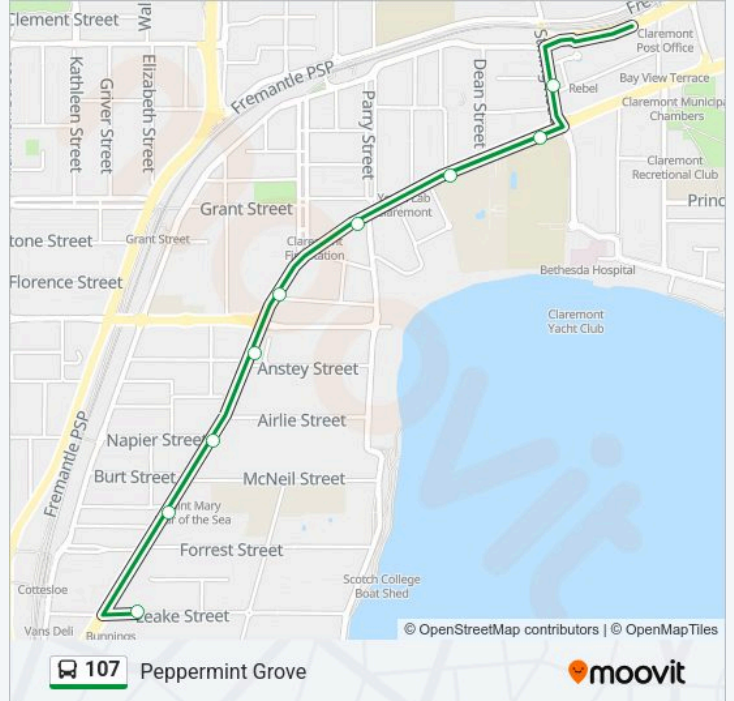

107 bus Info

Direction: Cottesloe Stn

Stops: 35

Trip Duration: 31 min

Line Summary:

Owston St Before Samson St
 Beagle St Before Sanctuary L
 Beagle St After Glenn Av
 Manning St Before Wellington St
 Palmerston St Before Rhodes Pl
 Palmerston St After Victoria St
 Palmerston St After Lochee St
 Palmerston St After Memorial Dr
 Palmerston St After Swan St
 View St After Keane St
 View St Before Leake St
 Leake St Before Stirling Hwy
 Stirling Hwy After Leake St
 Cottesloe Stn

Direction: Peppermint Grove

10 stops

[VIEW LINE SCHEDULE](#)

Claremont Stn
 Stirling Rd After Mount St
 Stirling Hwy After Queenslea Dr
 Stirling Hwy After Dean St
 Stirling Hwy After Richardson Av
 Stirling Hwy Before Wilson St
 Stirling Hwy Before Boreham St
 Stirling Hwy After Airlie St
 Stirling Hwy Before Vera St
 Leake St After Stirling Hwy

Stops: 10

Trip Duration: 10 min

Line Summary:

Direction: Claremont Stn

46 stops

[VIEW LINE SCHEDULE](#)

- Fremantle Stn
- Adelaide St After Queen St
- Adelaide St Before Parry St
- Queen Victoria St After Parry St
- Queen Victoria St Before Burt St
- Queen Victoria St - Fremantle Traffic Bridge
- Queen Victoria St After Swan St
- Harvest Rd After Stirling Hwy
- Rule St After Ainslie Rd
- Alfred Rd Before Stirling Hwy
- North Fremantle Stn
- Stirling Hwy Before Stone St
- Stirling Hwy Before Coventry Pde
- Stirling Hwy Before Vlamingh Pde
- Gibbon St After Wellington
- Victoria St Before Buckland Av
- Buckland Av Iona Prim Sch
- Victoria St After Cooksey Lane