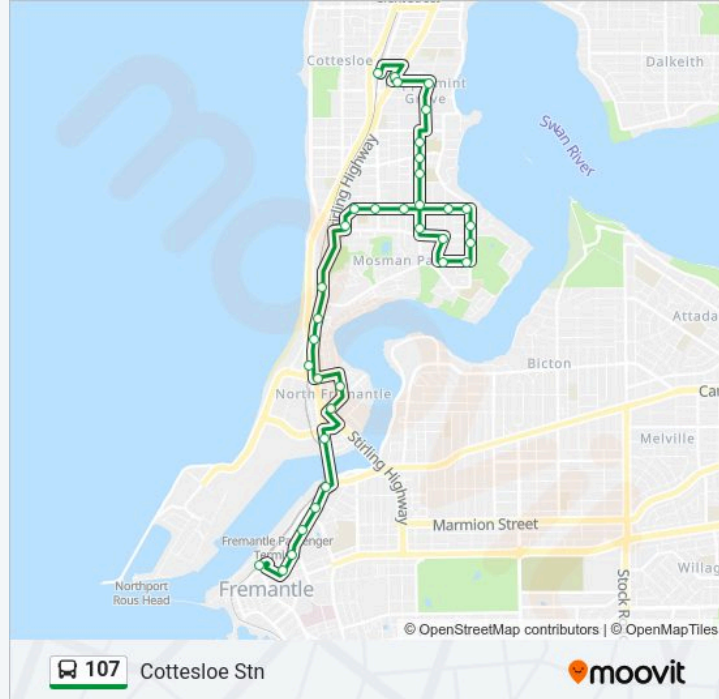

Use the Moovit App to find the closest 107 bus station near you and find out when is the next 107 bus arriving.

Direction: Cottesloe Stn

35 stops

[VIEW LINE SCHEDULE](#)

- Fremantle Stn
- Adelaide St After Queen St
- Adelaide St Before Parry St
- Queen Victoria St After Parry St
- Queen Victoria St Before Burt St
- Queen Victoria St - Fremantle Traffic Bridge
- Queen Victoria St After Swan St
- Harvest Rd After Stirling Hwy
- Rule St After Ainslie Rd
- Alfred Rd Before Stirling Hwy
- North Fremantle Stn
- Stirling Hwy Before Stone St
- Stirling Hwy Before Coventry Pde
- Stirling Hwy Before Vlamingh Pde
- Gibbon St After Wellington
- Victoria St Before Buckland Av
- Victoria St After Cooksey Lane
- Victoria St Before Hope St
- Victoria St After Manning St
- Victoria St Before Owston St
- Owston St After Sheila St

107 bus Info

Direction: Cottesloe Stn

Stops: 35

Trip Duration: 31 min

Line Summary:

Owston St Before Samson St
 Beagle St Before Sanctuary L
 Beagle St After Glenn Av
 Manning St Before Wellington St
 Palmerston St Before Rhodes Pl
 Palmerston St After Victoria St
 Palmerston St After Lochee St
 Palmerston St After Memorial Dr
 Palmerston St After Swan St
 View St After Keane St
 View St Before Leake St
 Leake St Before Stirling Hwy
 Stirling Hwy After Leake St
 Cottesloe Stn

Direction: Peppermint Grove

10 stops

[VIEW LINE SCHEDULE](#)

Claremont Stn
 Stirling Rd After Mount St
 Stirling Hwy After Queenslea Dr
 Stirling Hwy After Dean St
 Stirling Hwy After Richardson Av
 Stirling Hwy Before Wilson St
 Stirling Hwy Before Boreham St
 Stirling Hwy After Airlie St
 Stirling Hwy Before Vera St
 Leake St After Stirling Hwy