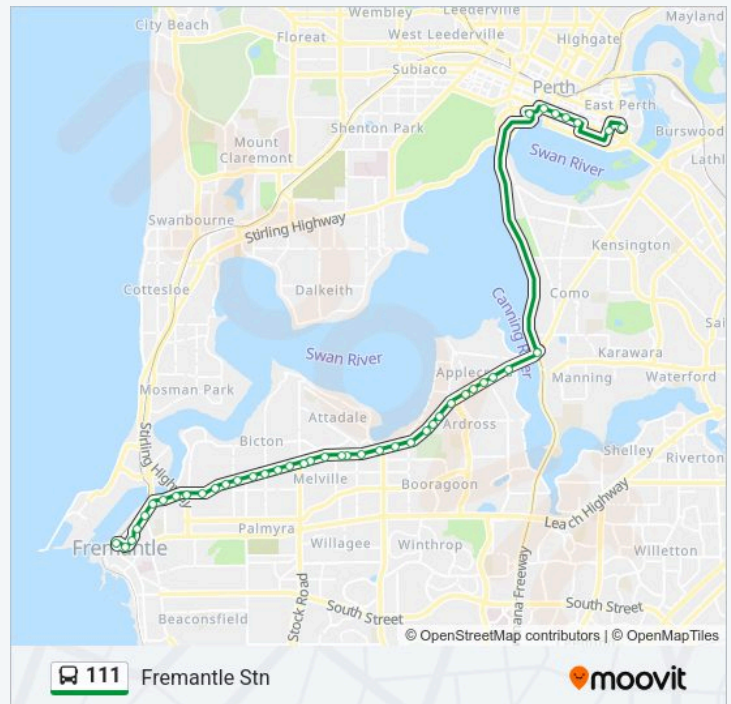

 **111 Line****East Perth**[Get The App](#)

The 111 bus line (East Perth) has 2 routes. For regular weekdays, their operation hours are:

(1) East Perth: 05:46-08:50(2) Fremantle Stn: 15:01-18:54

Use the Moovit App to find the closest 111 bus station near you and find out when is the next 111 bus arriving.

**Direction: East Perth**

47 stops

[VIEW LINE SCHEDULE](#)

Fremantle Stn

Adelaide St After Queen St

Adelaide St Before Parry St

Queen Victoria St After Parry St

Queen Victoria St Before Burt St

### 111 bus Info

**Direction:** Fremantle Stn

**Stops:** 43

**Trip Duration:** 64 min

**Line Summary:**

Canning Hwy After Stirling Hwy

Canning Hwy Before Tuckfield St

Queen Victoria St - Fremantle Traffic Bridge

Queen Victoria St Before James St

Queen Victoria St After James St

Adelaide St After Parry St

Queen St After Adelaide St

Fremantle Stn

111 bus time schedules and route maps are available in an offline PDF at [moovitapp.com](https://www.moovitapp.com). Use the Moovit App to see live bus times, train schedule or subway schedule, and step-by-step directions for all public transit in Perth.