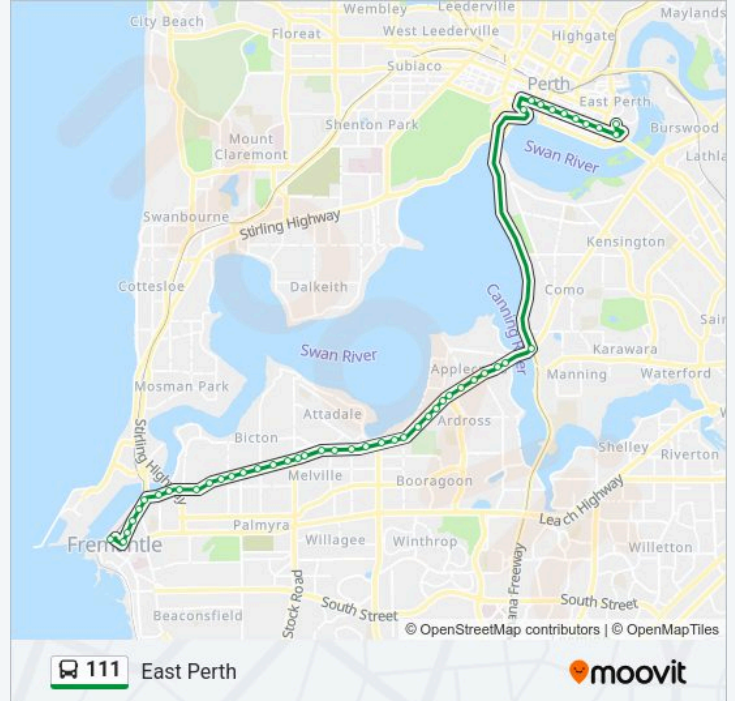

Canning Hwy Before Ullapool Rd

Canning Hwy After Sleat Rd

Canning Hwy Before Kishorn Rd

Canning Bridge Stn

Elizabeth Quay Bus Stn

St Georges Tce Before William St Eastbound

St Georges Tce After William St Eastbound

St Georges Tce Before Pier St Eastbound

St Georges Tce Before Victoria Av Eastbound

Adelaide Tce Before Hill St

Adelaide Tce Before Bennett St

Adelaide Tce Before Plain St

Adelaide Tce, Westend Causeway Eastbound

Hale St After Hay St

**Direction: Fremantle Stn**

43 stops

[VIEW LINE SCHEDULE](#)

Hale St After Hay St

Plain St After Hay St

Adelaide Tce After Hill St

**111 bus Time Schedule**

Fremantle Stn Route Timetable:

Monday	15:01-18:54
Tuesday	15:01-18:54
Wednesday	15:01-18:54
Thursday	15:01-18:54

St Georges Tce After Victoria Av  
St Georges Tce Before Barrack St Westbound  
St Georges Tce Before Howard St Westbound  
Elizabeth Quay Bus Stn