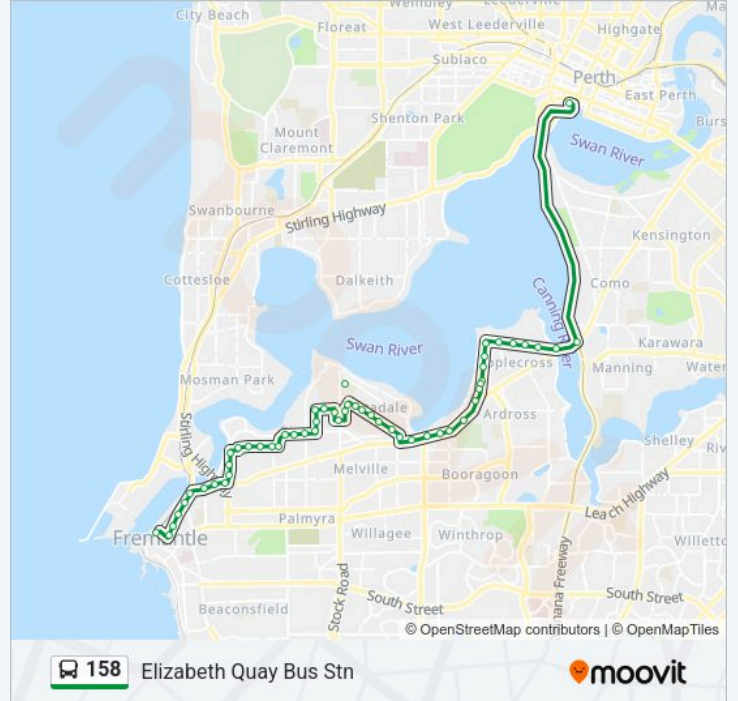

Use the Moovit App to find the closest 158 bus station near you and find out when is the next 158 bus arriving.

**Direction: Elizabeth Quay Bus Stn**

54 stops

[VIEW LINE SCHEDULE](#)

Fremantle Stn

Adelaide St After Queen St

Preston Point Rd After Durdham Cr

Preston Point Rd After Malsbury St

Preston Point Rd After Bristol Av

Harris St After Preston Point Rd

**158 bus Time Schedule**

Elizabeth Quay Bus Stn Route Timetable:

Monday	05:22-16:58
Tuesday	05:22-16:58
Wednesday	05:22-16:58
Thursday	05:22-16:58
Friday	05:22-16:58
Saturday	Not Operational
Sunday	Not Operational

**158 bus Info****Direction:** Elizabeth Quay Bus Stn**Stops:** 54**Trip Duration:** 56 min**Line Summary:**

Harris St Before Pembroke St  
Harris St Before Beach St  
Beach St Before Murray Rd  
Waddell Rd Before Davis Rd  
Lutey Rd After Waddell Rd  
Moreing Rd Before Hough Rd  
Roberts Rd Before Wichmann Rd  
Moreing Rd Santa Maria College Stand 2  
Wichmann Rd After Cawston Rd  
Wichmann Rd Before Lawlor Rd  
Wichmann Rd After Galloway St  
Wichmann Rd After Calpin Cr  
Wichmann Rd Before Bricknell Rd  
Hislop Rd Before Canning Hwy  
Canning Hwy Before Lentona Rd  
Canning Hwy Before North Lake Rd  
Canning Hwy Before Norma Rd  
Canning Hwy Before Francis Rd  
Canning Hwy Before Cantray Av  
Matheson Rd Before Collier St  
Matheson Rd After Conon Rd  
Matheson Rd Before Ness Rd  
Matheson Rd After Ness Rd  
Matheson Rd Before Spey Rd  
Matheson Rd Before Dee Rd  
Matheson Rd Before Kintail Rd  
Kintail Rd After Stack L  
Kintail Rd Before Maclennan Rd  
Kintail Rd Before Armstrong Rd  
Kintail Rd Before Forbes Rd  
Kintail Rd Before Canning Highway  
Canning Bridge Stn

**158 bus Info**

**Direction:** Fremantle Stn

**Stops:** 54

**Trip Duration:** 56 min

**Line Summary:**

Lutey Rd Before Waddell Rd

Waddell Rd After Coldwells St

Beach St Before Murray Rd