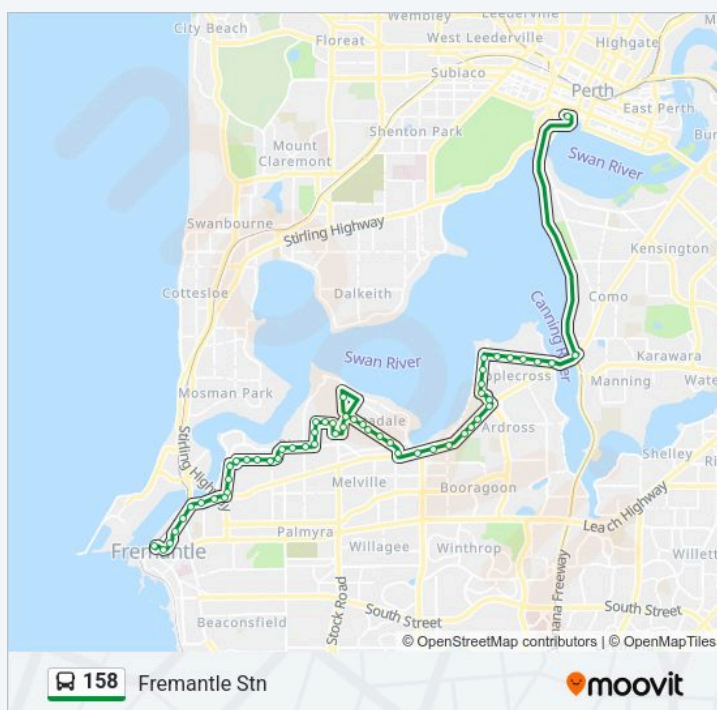

Use the Moovit App to find the closest 158 bus station near you and find out when is the next 158 bus arriving.

**Direction: Elizabeth Quay Bus Stn**

54 stops

[VIEW LINE SCHEDULE](#)

Fremantle Stn

Adelaide St After Queen St

Adelaide St Before Parry St

Queen Victoria St After Parry St

Queen Victoria St Before Burt St

Queen Victoria St - Fremantle Traffic Bridge

Canning Hwy Before East St

Canning Hwy Before Stirling Hwy

Canning Hwy Before Preston Point Rd

**158 bus Time Schedule**

Fremantle Stn Route Timetable:

Monday	07:21-19:01
Tuesday	07:21-19:01
Wednesday	07:21-19:01
Thursday	07:21-19:01
Friday	07:21-19:01
Saturday	Not Operational
Sunday	Not Operational

**158 bus Info**

**Direction:** Fremantle Stn

**Stops:** 54

**Trip Duration:** 56 min

**Line Summary:**

Lutey Rd Before Waddell Rd

Waddell Rd After Coldwells St

Beach St Before Murray Rd