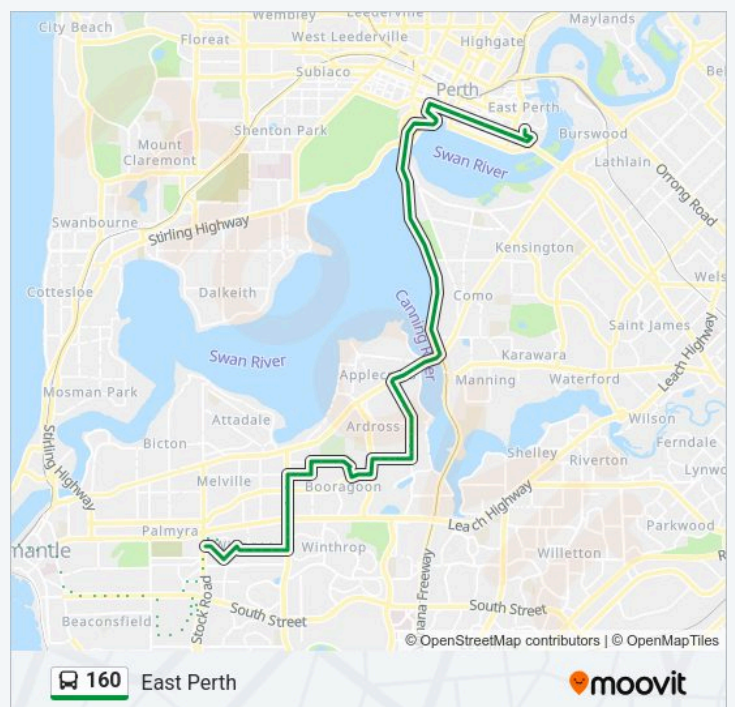

160 bus Info

Direction: Willagee

Stops: 43

Trip Duration: 68 min

Line Summary:

Archibald St After Winnacott St
 Harfoot St After Archibald St
 Milroy St After Bastian Pl
 Lucas St After Bartlett St
 Boon St Before Stock Rd

Direction: East Perth

81 stops

[VIEW LINE SCHEDULE](#)

Fremantle Stn
 Queen St Before Adelaide St
 High St After Queen St
 High St After Parry St
 Hampton Rd After Knutsford St
 Hampton Rd After Alma St
 Hampton Rd Before Wray Av
 Wray Av Before Solomon St
 South St Before Edmund St
 South St Before Davies St
 South St After Lewington St
 South St After Nannine Av
 South St After Stokes St
 South St Before Smith St
 Paget St After South St
 Paget St Before Farrell St
 Paget St Before Nicholas Cr
 Oldham Cr After Paget St
 Oldham Cr After Grigg Pl
 Oldham Cr After Sumpton St
 Collick St Before Holmes Pl
 Bennewith St After Collick St
 Collick St After Joslin St
 Bromley Rd After Bennewith St

160 bus Time Schedule

East Perth Route Timetable:

Monday	05:15-22:04
Tuesday	05:15-22:04
Wednesday	05:15-22:04
Thursday	05:15-22:04
Friday	05:15-22:04
Saturday	05:52-22:02
Sunday	06:52-20:02

160 bus Info

Direction: East Perth

Stops: 81

Trip Duration: 76 min

Line Summary:

Doust St After Bromley Rd

Collick St After Chadwick St

Stockdale Rd After South St

Peel Rd Before Jarvis St