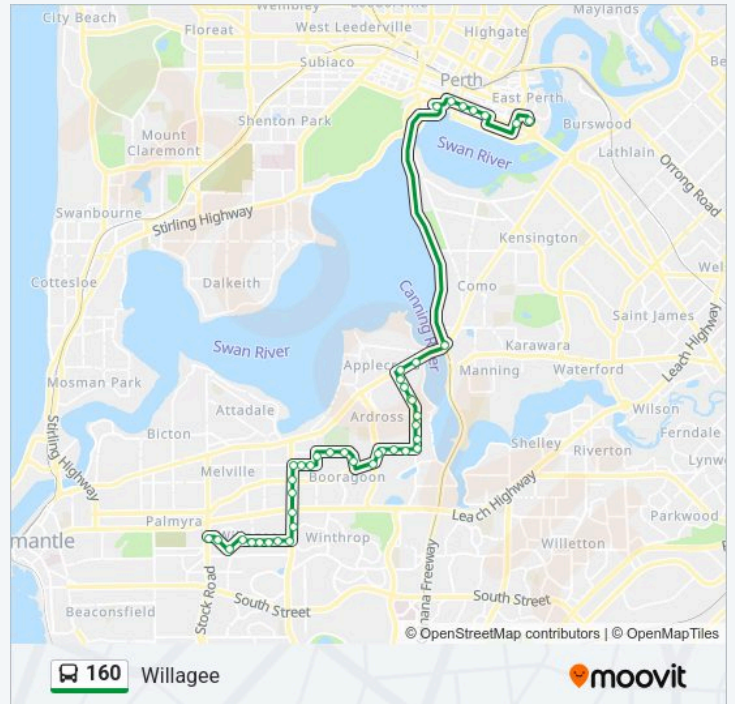

Direction: Willagee

43 stops

[VIEW LINE SCHEDULE](#)

Hale St After Hay St
Plain St After Hay St
Adelaide Tce After Hill St
St Georges Tce After Victoria Av
St Georges Tce Before Barrack St Westbound
St Georges Tce Before Howard St Westbound

North Lake Rd Before Mccoy St

North Lake Rd After Leach Hwy

North Lake Rd Before Charsley St

Archibald St After North Lake Rd

Archibald St After Tedrake St

Archibald St Before Ellison St

Archibald St Before Cummins St

160 bus Info

Direction: Willagee

Stops: 43

Trip Duration: 68 min

Line Summary:

Archibald St After Winnacott St
 Harfoot St After Archibald St
 Milroy St After Bastian Pl
 Lucas St After Bartlett St
 Boon St Before Stock Rd

Direction: East Perth

81 stops

[VIEW LINE SCHEDULE](#)

Fremantle Stn
 Queen St Before Adelaide St
 High St After Queen St
 High St After Parry St
 Hampton Rd After Knutsford St
 Hampton Rd After Alma St
 Hampton Rd Before Wray Av
 Wray Av Before Solomon St
 South St Before Edmund St
 South St Before Davies St
 South St After Lewington St
 South St After Nannine Av
 South St After Stokes St
 South St Before Smith St
 Paget St After South St
 Paget St Before Farrell St
 Paget St Before Nicholas Cr
 Oldham Cr After Paget St
 Oldham Cr After Grigg Pl
 Oldham Cr After Sumpton St
 Collick St Before Holmes Pl
 Bennewith St After Collick St
 Collick St After Joslin St
 Bromley Rd After Bennewith St