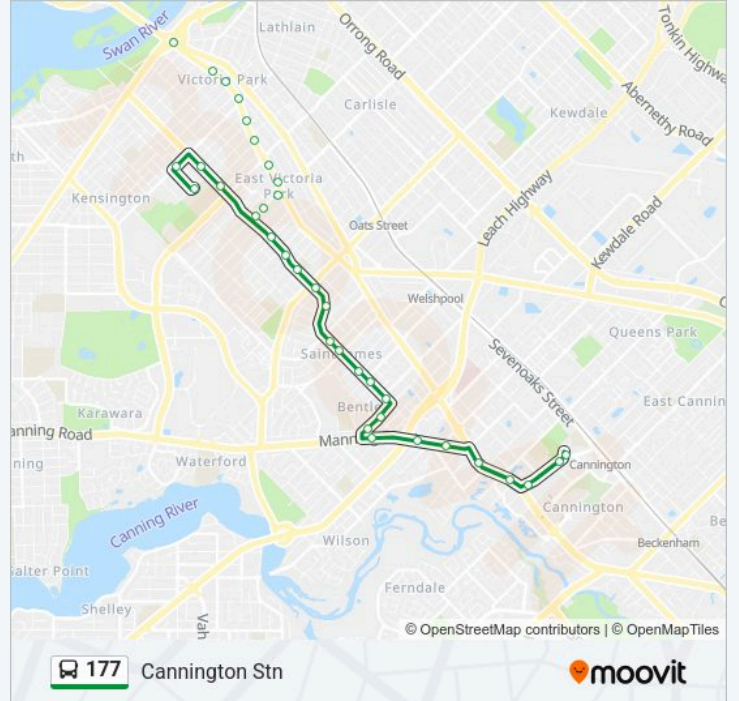

177 bus Info

Direction: Cannington Stn

Stops: 44

Trip Duration: 45 min

Line Summary:

Albany Hwy - the Park Centre Shopping Ctr

Basinghall St After Albany Hwy

Basinghall St After Moorgate St

Basinghall St After Hedland St

Rathay St Kent St Shs S3

Berwick St After State St

Berwick St After Westminster St

Berwick St After Balmoral St

Berwick St After Langer St

Berwick St After Hill View Tce

Berwick St After Leichardt St

Manning Rd After Leach Hwy

Manning Rd After Hamilton St

Albany Hwy Before George Wy

Albany Hwy Before Fletcher St

Cecil Av After Albany Hwy

Cecil Av After Carousel Rd

Cannington Stn

Direction: Elizabeth Quay Bus Stn

41 stops

[VIEW LINE SCHEDULE](#)

Cannington Stn

Cecil Av Before Carousel Rd

Cecil Av After Pattie St

177 bus Time Schedule

Elizabeth Quay Bus Stn Route Timetable:

Monday	06:17-22:36
Tuesday	06:17-22:36
Wednesday	06:17-22:36
Thursday	06:17-22:36