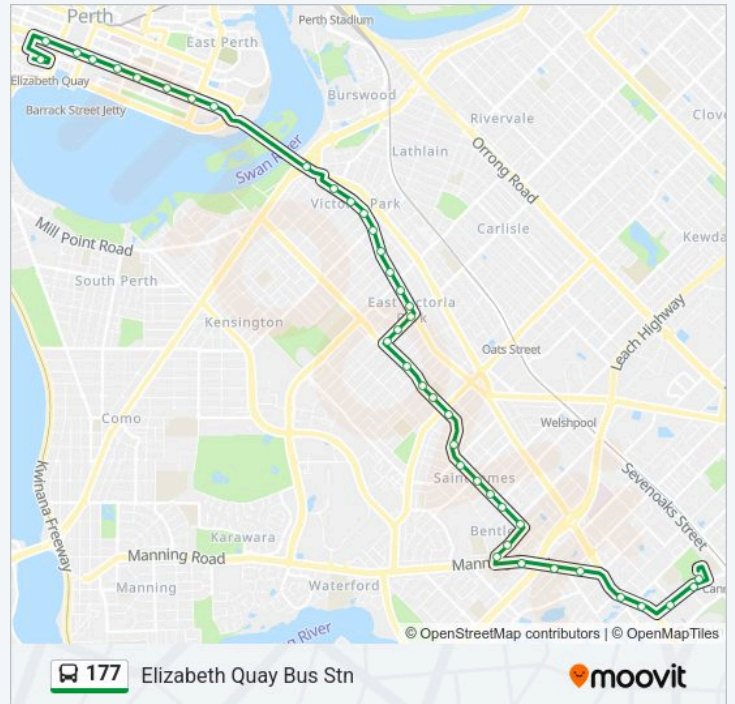

Chapman Rd Before Walpole St

Chapman Rd After Palmerston St

Chapman Rd After Ashburton St

Chapman Rd After Bedford St

Wyong Rd Before York Av

Wyong Rd After York Av

Direction: Cannington Stn

44 stops

177 bus Info

Direction: Cannington Stn

Stops: 44

Trip Duration: 45 min

Line Summary:

Albany Hwy - the Park Centre Shopping Ctr

Basinghall St After Albany Hwy

Basinghall St After Moorgate St

Manning Rd After Leach Hwy

Manning Rd After Hamilton St

Albany Hwy Before George Wy

Albany Hwy Before Fletcher St

Cecil Av After Albany Hwy

Cecil Av After Carousel Rd

Cannington Stn

Direction: Elizabeth Quay Bus Stn

Adelaide Tce After Bennett St

Friday	06:17-22:36
Saturday	06:31-22:34
Sunday	07:27-20:33

177 bus Info

Direction: Elizabeth Quay Bus Stn

Stops: 41

Trip Duration: 43 min

Line Summary:

Adelaide Tce After Hill St