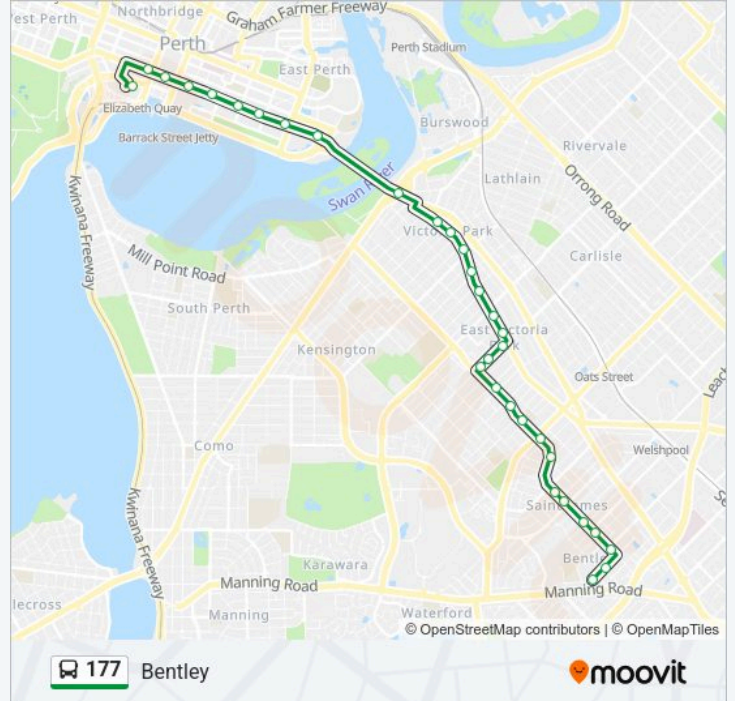

Chapman Rd Before Walpole St

Chapman Rd After Palmerston St

Chapman Rd After Ashburton St

Chapman Rd After Bedford St

Wyong Rd Before York Av

Wyong Rd After York Av

Direction: Cannington Stn

44 stops

[VIEW LINE SCHEDULE](#)

Elizabeth Quay Bus Stn

St Georges Tce Before William St Eastbound

St Georges Tce After William St Eastbound

St Georges Tce Before Pier St Eastbound

St Georges Tce Before Victoria Av Eastbound

177 bus Info

Direction: Cannington Stn

Stops: 44

Trip Duration: 45 min

Line Summary:

Albany Hwy - the Park Centre Shopping Ctr

Basinghall St After Albany Hwy

Basinghall St After Moorgate St

Manning Rd After Leach Hwy

Manning Rd After Hamilton St

Albany Hwy Before George Wy

Albany Hwy Before Fletcher St

Cecil Av After Albany Hwy

Cecil Av After Carousel Rd

Cannington Stn

Direction: Elizabeth Quay Bus Stn