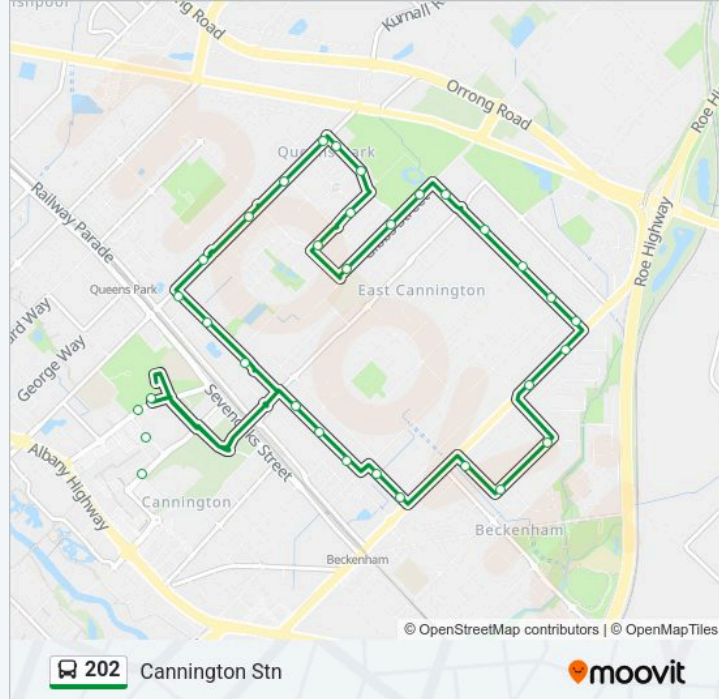

Direction: Cannington Stn

Stops: 33

Trip Duration: 26 min

Line Summary:

Elizabeth St After Lacey St

Elizabeth St Before William St

William St After Egerton St

William St After Annear St

Faversham St After Tooting St

Faversham St Before Lynstead St

Lynstead St After Appledore St

Lena St After William St

Lena St Before Lacey St

Renou St After Lacey St

Renou St Before Station St

Renou St Before Gerard St

Direction: Carousel Shop Ctr

36 stops

[VIEW LINE SCHEDULE](#)

Carousel Rd Before Cecil Av

Cecil Av After Carousel Rd

Cannington Stn

Renou St After Gibbs St

Renou St After Wellington St

Renou St Before Wharf St

Wharf St Before Centre St

Wharf St After Forman Ct

Wharf St Before Ayer Rd

Wharf St Before Elshaw St

Whitlock Rd After Wharf St

Whitlock Rd After Serisier Pwy

Reginald St After Cooloon Ct