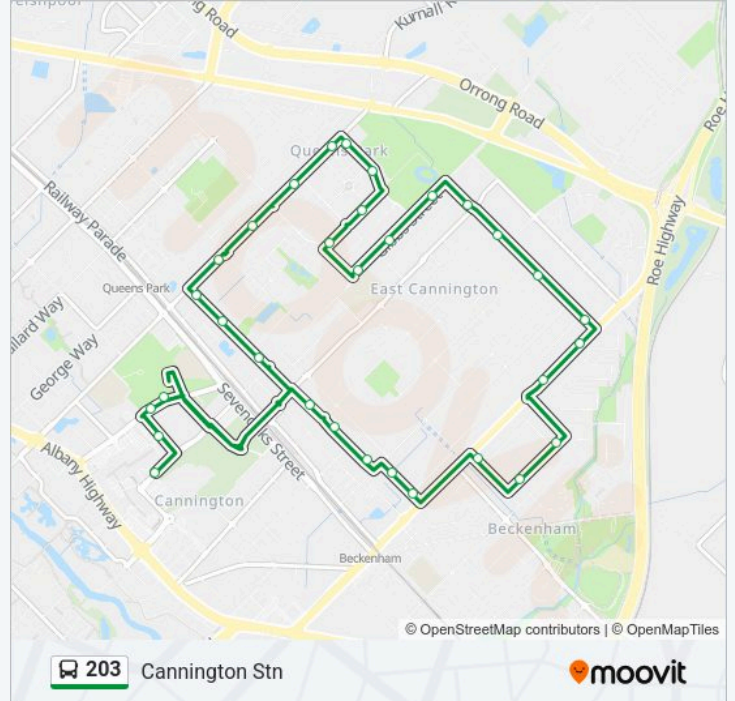

Direction: Carousel Shop Ctr

Stops: 35

Trip Duration: 36 min

Line Summary:

Whitlock Rd After Blacksmith St

Whitlock Rd Before Wharf St

Wharf St After Elshaw St

Renou St After Wharf St

203 bus Info

Direction: Cannington Stn

Stops: 32

Trip Duration: 27 min

Line Summary:

Elizabeth St After Lacey St

Elizabeth St After Station St

Elizabeth St After Gerard St

Gibbs St After Elizabeth St

Gibbs St Russell Park

Gibbs St Before Stephen St

Reginald St After Stephen St

Reginald St After Ayer Rd

Whitlock Rd After Blacksmith St

Whitlock Rd Before Wharf St

Wharf St After Elshaw St

Wharf St Before Ayer Rd

Wharf St After Stephen St

Wharf St After Centre St

Renou St After Wharf St

Renou St Before Wellington St

Renou St Before Gibbs St

203 bus time schedules and route maps are available in an offline PDF at moovitapp.com. Use the Moovit App to see live bus times, train schedule or subway schedule, and step-by-step directions for all public transit in Perth.