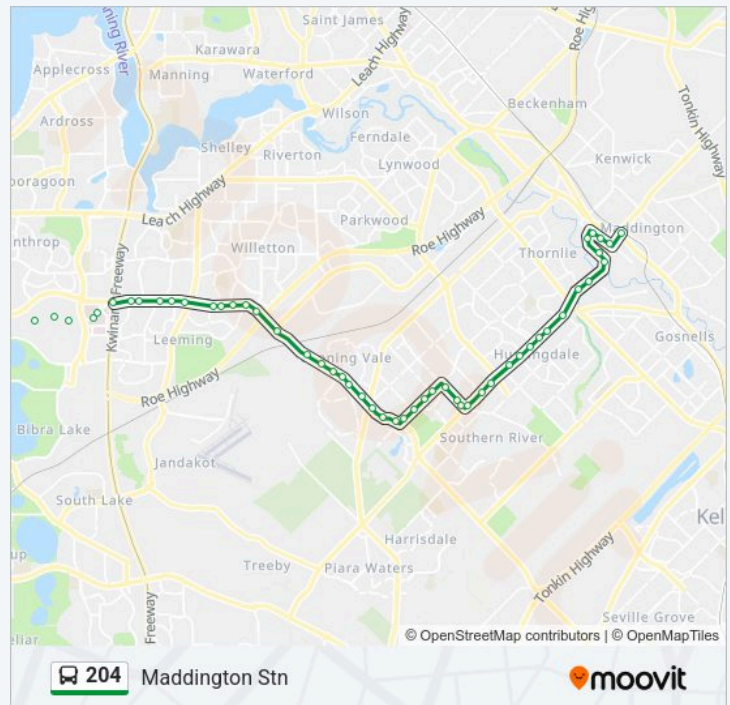

Use the Moovit App to find the closest 204 bus station near you and find out when is the next 204 bus arriving.

**Direction: Murdoch University**

50 stops

[VIEW LINE SCHEDULE](#)

- Kelvin Rd After the Crescent
- Attfield St After Blackburn St
- Attfield St Before Burslem Dr
- Burslem Dr After Heron Pl
- Burslem Dr Before Olga Rd
- Burslem Dr After Olga Rd
- Burslem Dr Before Bardwell St
- Burslem Dr After Bardwell St
- Warton Rd After Moss St
- Warton Rd After Matilda St
- Warton Rd After Mildenhall St
- Warton Rd After Huntingdale Rd
- Warton Rd After Timbercrest Rd
- Warton Rd Before Gay St
- Warton Rd Before Tincurrin Dr
- Warton Rd Before Shreeve Rd
- Warton Rd Before Holmes St
- Amherst Rd After Warton Rd
- Amherst Rd After Greenland Bvd
- Amherst Rd Before Corsham Gdns
- Campbell Rd After Sandringham Prom

**Direction: Maddington Stn**

51 stops

[VIEW LINE SCHEDULE](#)

Ranford Rd After Wilfred Rd

Ranford Rd Before Banksia Esp

Ranford Rd - Livingston Marketplace

Ranford Rd Before Grand Bvd

Ranford Rd After Glenariff Bvd

Ranford Rd Before Campbell Rd

Campbell Rd Before Atlantic Bvd

### 204 bus Info

**Direction:** Maddington Stn

**Stops:** 51

**Trip Duration:** 46 min

**Line Summary:**

Amherst Rd Before Warton Rd

Warton Rd After Amherst Rd

Warton Rd After Shreeve Rd