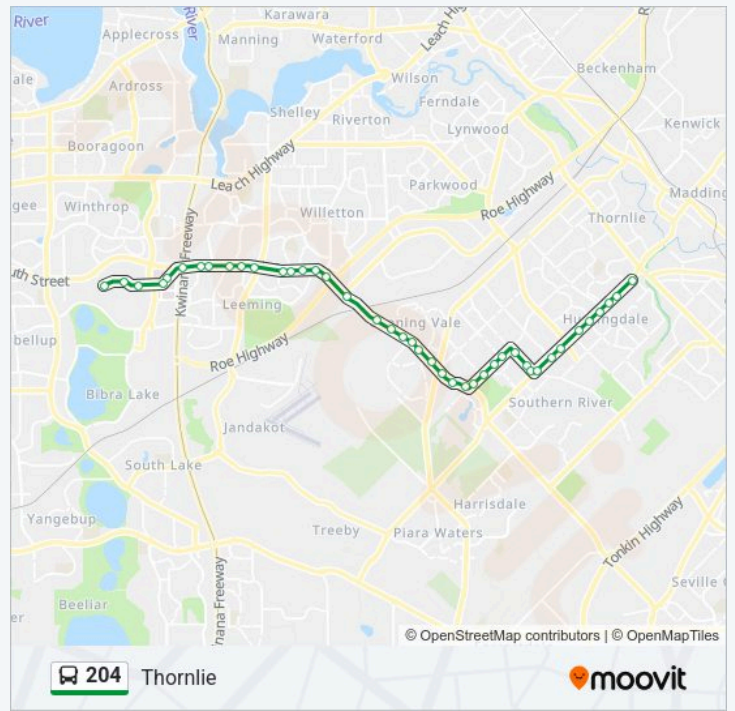

Line Summary:

- South St Before Karel Av
- South St After Gracechurch Cr
- South St After Pinetree Gully Rd
- South St After Darian Dr
- South St After Beasley Rd
- South St After Vahland Av
- Ranford Rd After Bannister Rd
- Ranford Rd Before Livingstone Dr
- Ranford Rd Before Waratah Bvd
- Ranford Rd Before Wilfred Rd
- Ranford Rd After Wilfred Rd
- Ranford Rd Before Banksia Esp
- Ranford Rd - Livingston Marketplace
- Ranford Rd Before Grand Bvd
- Ranford Rd After Glenariff Bvd
- Ranford Rd Before Campbell Rd
- Campbell Rd Before Atlantic Bvd
- Campbell Rd After Dumbarton Rd
- Campbell Rd After Comrie Rd
- Campbell Rd Before Sandringham Prom
- Amherst Rd After Corsham Gdns
- Amherst Rd After Rousham St
- Amherst Rd Before Warton Rd
- Warton Rd After Amherst Rd
- Warton Rd After Shreeve Rd
- Warton Rd After Tincurrin Dr
- Warton Rd Before Bluegum Rd
- Warton Rd After Bronzewing St
- Warton Rd Before Forest Lakes Dr
- Warton Rd After Forest Lakes Dr
- Warton Rd Before Cook St
- Warton Rd Before Spencer Rd