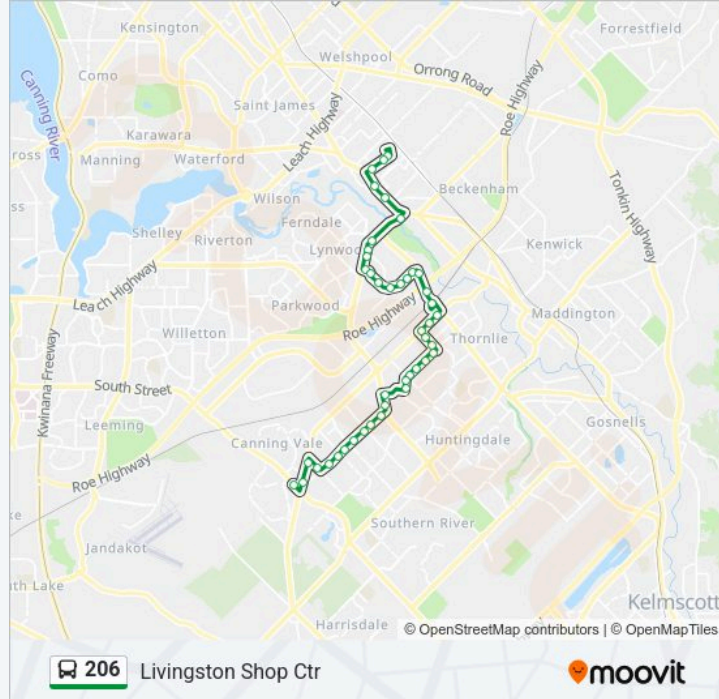

**206 bus Info**

**Direction:** Livingston Shop Ctr

**Stops:** 43

**Trip Duration:** 30 min

**Line Summary:**

Thornlie Stn

Yale Rd After Spencer Rd

Yale Rd Before Malone Ct

Towncentre Dr Before Sugarwood Dr

Sugarwood Dr After Kurrajong Dr

Garden St After Figtree Dr

Boardman Rd After Garden St

Boardman Rd After Stiletto Wy

Boardman Rd After Shreeve Rd

Boardman Rd Before Amherst Rd

Boardman Rd After Amherst Rd

Boardman Rd After Birnam Rd

Boardman Rd Before Dumbarton Rd

Dumbarton Rd After Fraser Rd North

Nicholson Rd After Dumbarton Rd

Nicholson Rd After Eucalyptus Bvd

Ranford Rd - Livingston Marketplace

**Direction: Thornlie Stn**

51 stops

[VIEW LINE SCHEDULE](#)

Discovery Way Murdoch University

Discovery Way - Amenities Building

Discovery Way After Nyarrie Dr

Barry Marshall Pde Fiona Stanley Hospital

**206 bus Time Schedule**