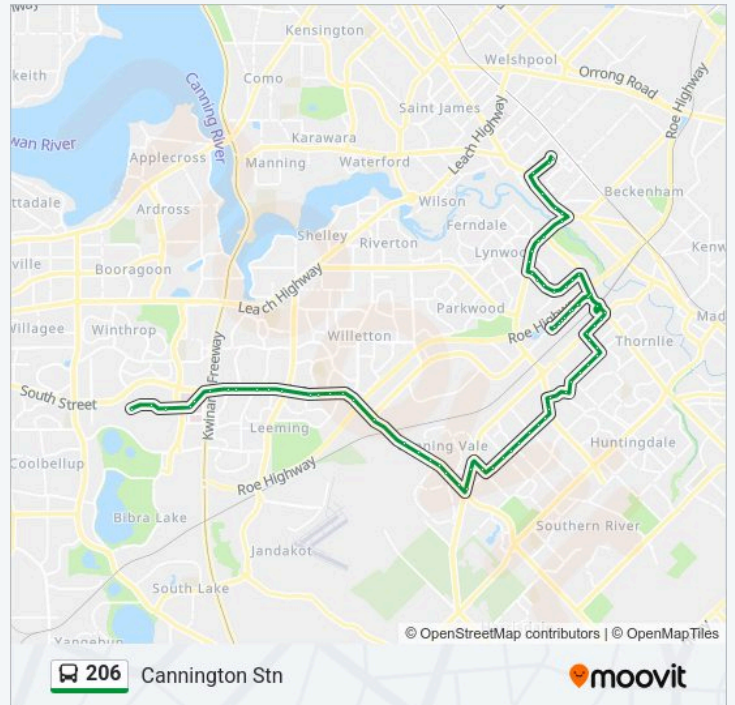

**206 bus Info**

**Direction:** Cannington Stn

**Stops:** 77

**Trip Duration:** 53 min

**Line Summary:**

Boardman Rd Before Garden St

Garden St Before Figtree Dr

Sugarwood Dr After Garden St