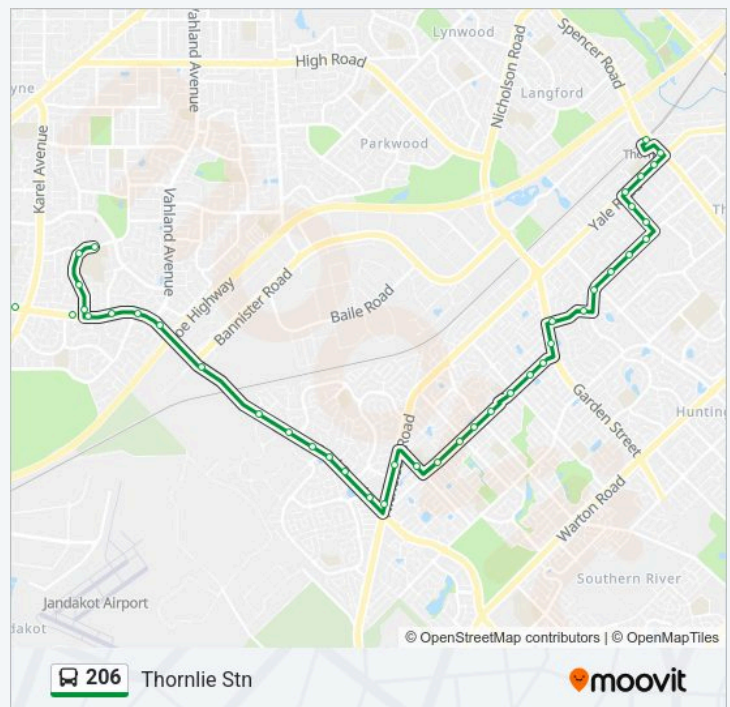

**206 bus Info**

**Direction:** Livingston Shop Ctr

**Stops:** 43

**Trip Duration:** 30 min

**Line Summary:**

Thornlie Stn

Yale Rd After Spencer Rd

Yale Rd Before Malone Ct

Boardman Rd After Amherst Rd

Boardman Rd After Bushy Gr

Boardman Rd After Gamenya St

Saturday

Not Operational

Sunday

04:37

**206 bus Info**

**Direction:** Thornlie Stn

**Stops:** 51

**Trip Duration:** 37 min

**Line Summary:**

Boardman Rd Before Garden St

Garden St Before Figtree Dr

Sugarwood Dr After Garden St

Sugarwood Dr After Brunswick Rd