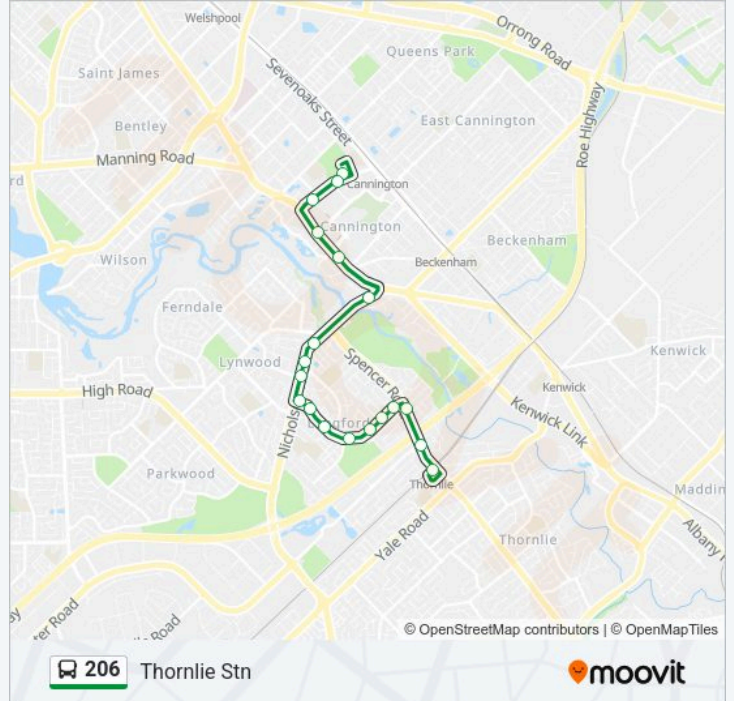

Use the Moovit App to find the closest 206 bus station near you and find out when is the next 206 bus arriving.

**Direction: Thornlie Stn**

19 stops

[VIEW LINE SCHEDULE](#)

- Cannington Stn
- Cecil Av Before Carousel Rd
- Cecil Av After Pattie St
- Albany Hwy Carousel Shop Ctr
- Albany Hwy Before Station St
- Nicholson Rd Before Highbury Cr
- Nicholson Rd After Ruby Av
- Nicholson Rd Before Brookman Av
- Nicholson Rd After Brookman Av
- Langford Av Before Gale St
- Langford Av Before Turley Wy
- Langford Av After Powis Ct
- Langford Av After Wingrove Rd
- Langford Av Before Avocet St
- Langford Av After Ranmere Wy
- Langford Av After Cortis Wy
- Spencer Rd After Langford Av
- Spencer Rd After Roe Hwy
- Thornlie Stn

**206 bus Time Schedule**

Thornlie Stn Route Timetable:

|           |             |
|-----------|-------------|
| Monday    | 18:40-00:25 |
| Tuesday   | 18:40-00:25 |
| Wednesday | 18:40-00:25 |
| Thursday  | 18:40-00:25 |
| Friday    | 18:40-00:25 |
| Saturday  | 06:01-17:52 |
| Sunday    | 07:32-22:19 |

**206 bus Info**

**Direction:** Thornlie Stn

**Stops:** 19

**Trip Duration:** 17 min

**Line Summary:**

**Direction: Livingston Shop Ctr**

43 stops

[VIEW LINE SCHEDULE](#)

**206 bus Info**

**Direction:** Livingston Shop Ctr

**Stops:** 43

**Trip Duration:** 30 min

**Line Summary:**

Thornlie Stn

Yale Rd After Spencer Rd

Yale Rd Before Malone Ct