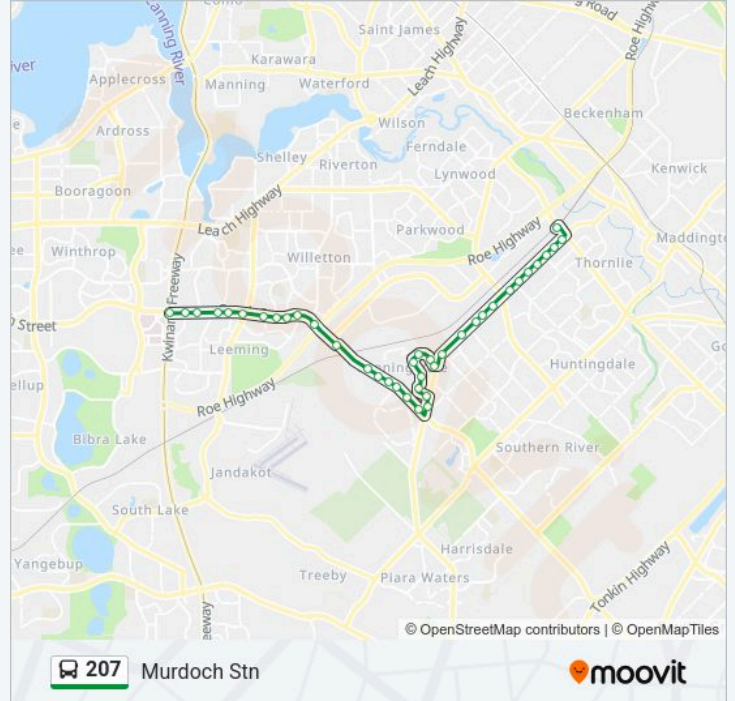

Use the Moovit App to find the closest 207 bus station near you and find out when is the next 207 bus arriving.

Direction: Canning Vale

22 stops

[VIEW LINE SCHEDULE](#)

Pinetree Gully Rd Willetton Shs Stand 3

207 bus Info

Direction: Livingston Shop Ctr

Stops: 22

Trip Duration: 20 min

Line Summary:

Eucalyptus Bvd Before Prunella Cr

Eucalyptus Bvd After Akania Wy

Eucalyptus Bvd Before Arrowgrass Rd

Eucalyptus Bvd After Akania Wy

Eucalyptus Bvd Before Arrowgrass Rd

Eucalyptus Bvd Before Hakea Plza

207 bus Time Schedule

Murdoch Stn Route Timetable:

Monday	07:13-18:48
Tuesday	07:13-18:48
Wednesday	07:13-18:48
Thursday	07:13-18:48
Friday	07:13-18:48
Saturday	Not Operational
Sunday	Not Operational

207 bus Info

Direction: Murdoch Stn

Stops: 39

Trip Duration: 33 min

Line Summary:

Eucalyptus Bvd Before Karri Av
 Eucalyptus Bvd Before Nicholson Rd
 Nicholson Rd After Eucalyptus Bvd
 Ranford Rd - Livingston Marketplace
 Ranford Rd Before Brennan Av
 Ranford Rd Before Wilfred Rd
 Ranford Rd After Wilfred Rd
 Ranford Rd After Waratah Bvd
 Ranford Rd Before Livingstone Dr
 Ranford Rd Before Bannister Rd
 South St Before Vahland Av
 South St After Beasley Rd
 South St After Darian Dr
 South St Before Pinetree Gully Rd
 South St After Gracechurch Cr
 South St After Karel Av
 South St After Westmorland Dr
 South St Before Findlay Rd
 South St Before Calley Dr
 South St After Calley Dr
 Murdoch Stn