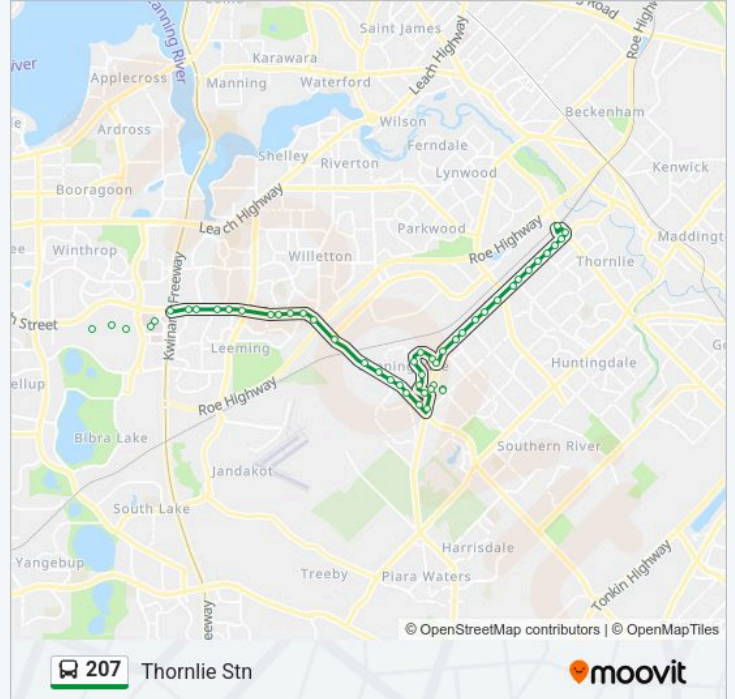

Nicholson Rd Before Amherst Rd

Nicholson Rd Before Bengalla Bvd

Nicholson Rd Before Hughes St

Nicholson Rd After Tulloch Wy

Nicholson Rd After Vostan Rd

Yale Rd Before Murdoch Dr

Yale Rd Before Joolen Wy

Yale Rd Before Elliot Pl

Yale Rd After McMahon St

Yale Rd After Storey Rd

Yale Rd After Malone Ct

Yale Rd After Sage Rd

Spencer Rd After Yale Rd

Thornlie Stn

Direction: Murdoch University

44 stops

[VIEW LINE SCHEDULE](#)

Thornlie Stn
Yale Rd After Spencer Rd
Yale Rd Before Malone Ct
Yale Rd Before Storey Rd
Yale Rd Before McMahon St
Yale Rd After Elliot Pl
Yale Rd After Jooleen Wy
Yale Rd After Wilby Pl
Nicholson Rd After Garden St
Nicholson Rd After Panama St
Nicholson Rd After Hughes St
Nicholson Rd After Bengalla Bvd
Nicholson Rd After Birnam Rd
Eucalyptus Bvd Before Bromus Wy
Eucalyptus Bvd Before Prunella Cr
Eucalyptus Bvd After Akania Wy
Eucalyptus Bvd Before Arrowgrass Rd
Eucalyptus Bvd Before Hakea Plza
Eucalyptus Bvd Before Karri Av
Eucalyptus Bvd Before Nicholson Rd
Nicholson Rd After Eucalyptus Bvd
Ranford Rd - Livingston Marketplace
Ranford Rd Before Brennan Av
Ranford Rd Before Wilfred Rd
Ranford Rd After Wilfred Rd
Ranford Rd After Waratah Bvd
Ranford Rd Before Livingstone Dr
Ranford Rd Before Bannister Rd
South St Before Vahland Av

207 bus Info

Direction: Murdoch University

Stops: 44

Trip Duration: 41 min

Line Summary:

South St After Beasley Rd
South St After Darian Dr
South St Before Pinetree Gully Rd
South St After Gracechurch Cr
South St After Karel Av
South St After Westmorland Dr
South St Before Findlay Rd
South St Before Calley Dr
South St After Calley Dr
Murdoch Stn
Barry Marshall Pde After Fiona Wood Rd
Barry Marshall Pde Fiona Stanley Hospital
Discovery Way Before Nyarrie Dr
Discovery Way - Amenities Building
Discovery Way Murdoch University