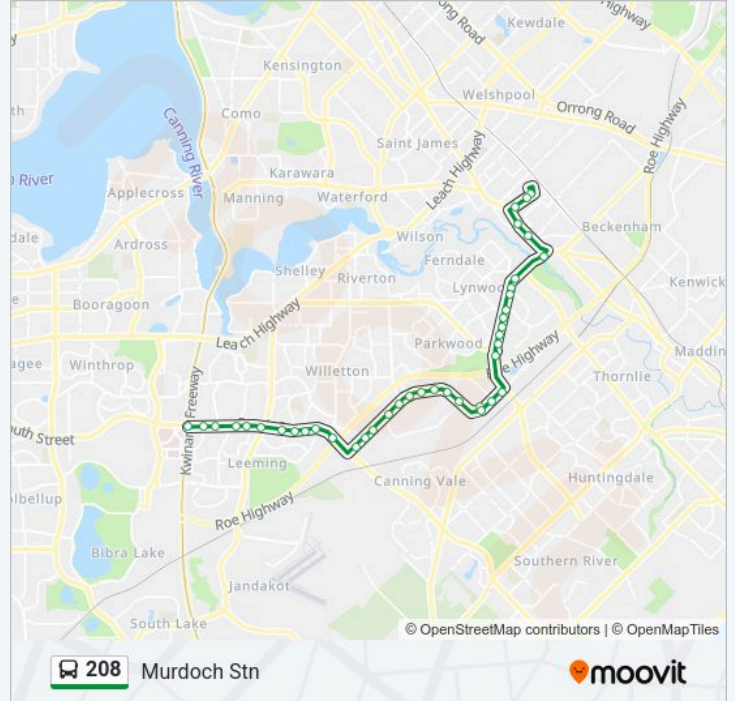

Direction: Murdoch Stn

40 stops

[VIEW LINE SCHEDULE](#)

Cannington Stn
Cecil Av Before Carousel Rd
Cecil Av After Pattie St
Albany Hwy Carousel Shop Ctr
Albany Hwy Before Station St
Nicholson Rd Before Highbury Cr
Nicholson Rd After Ruby Av
Nicholson Rd Before Brookman Av
Nicholson Rd After Brookman Av
Nicholson Rd After Langford Av
Nicholson Rd After Lynwood Av
Nicholson Rd After Petry St
Nicholson Rd After Cameron St
Nicholson Rd Before High Rd
Nicholson Rd Before Roe Hwy
Bannister Rd After Nicholson Rd
Bannister Rd After Vulcan Rd
Magnet Rd After Bannister Rd
Bannister Rd After Magnet Rd
Bannister Rd After Baile Rd
Bannister Rd Before Hopewell St

Direction: Murdoch Stn

Stops: 40

Trip Duration: 37 min

Line Summary:

Bannister Rd Before Cook St
 Bannister Rd Before Sherman St
 Bannister Rd Before Hurley St
 Bannister Rd After Willeri Dr
 Bannister Rd Before Baile Rd
 Bannister Rd Before Zanni St
 Bannister Rd Before Forum Av
 Bannister Rd Canning Vale Markets
 South St Before Vahland Av
 South St After Beasley Rd
 South St After Darian Dr
 South St Before Pinetree Gully Rd
 South St After Gracechurch Cr
 South St After Karel Av
 South St After Westmorland Dr
 South St Before Findlay Rd
 South St Before Calley Dr
 South St After Calley Dr
 Murdoch Stn

Direction: Cannington Stn

42 stops

[VIEW LINE SCHEDULE](#)

Murdoch Stn
 South St After Kwinana Fwy
 South St After Calley Dr
 South St After Findlay Rd
 South St After Wheatley Dr
 South St Before Karel Av
 South St After Gracechurch Cr
 South St After Pinetree Gully Rd
 South St After Darian Dr
 South St After Beasley Rd

208 bus Info

Direction: Cannington Stn

Stops: 42

Trip Duration: 35 min

Line Summary:

South St After Vahland Av

Bannister Rd Canning Vale Markets

Bannister Rd After Forum Av