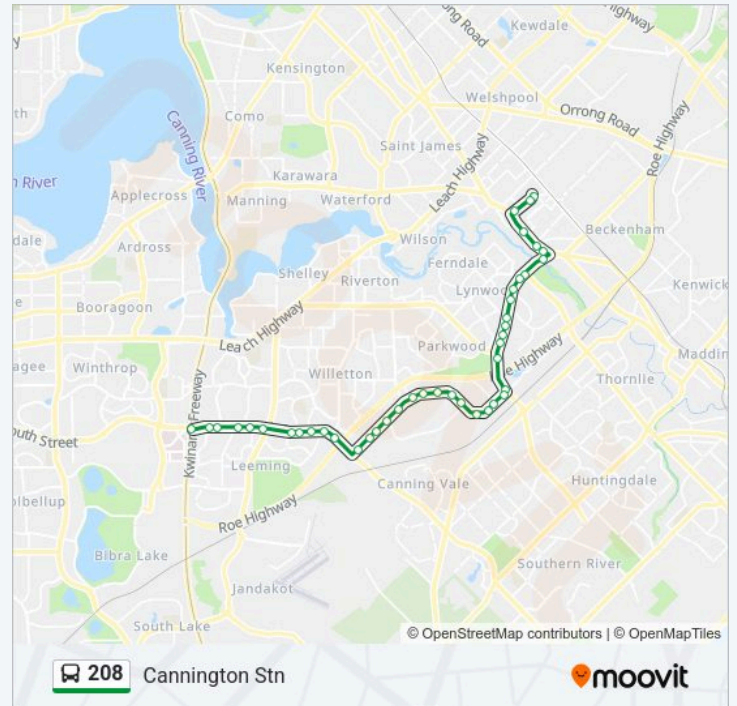

Direction: Murdoch Stn

40 stops

[VIEW LINE SCHEDULE](#)

Cannington Stn
Cecil Av Before Carousel Rd
Cecil Av After Pattie St
Albany Hwy Carousel Shop Ctr
Albany Hwy Before Station St
Nicholson Rd Before Highbury Cr
Nicholson Rd After Ruby Av
Nicholson Rd Before Brookman Av
Nicholson Rd After Brookman Av
Nicholson Rd After Langford Av
Nicholson Rd After Lynwood Av
Nicholson Rd After Petry St
Nicholson Rd After Cameron St
Nicholson Rd Before High Rd
Nicholson Rd Before Roe Hwy
Bannister Rd After Nicholson Rd
Bannister Rd After Vulcan Rd
Magnet Rd After Bannister Rd
Bannister Rd After Magnet Rd
Bannister Rd After Baile Rd
Bannister Rd Before Hopewell St

Direction: Cannington Stn

42 stops

[VIEW LINE SCHEDULE](#)

Murdoch Stn
 South St After Kwinana Fwy
 South St After Calley Dr
 South St After Findlay Rd
 South St After Wheatley Dr
 South St Before Karel Av
 South St After Gracechurch Cr
 South St After Pinetree Gully Rd
 South St After Darian Dr
 South St After Beasley Rd

208 bus Info

Direction: Cannington Stn

Stops: 42

Trip Duration: 35 min

Line Summary:

South St After Vahland Av

Bannister Rd Canning Vale Markets

Bannister Rd After Forum Av

Nicholson Rd Before Woodloes St

Albany Hwy After Nicholson Rd

Albany Hwy Before River Rd

Albany Hwy After Liege St

Cecil Av After Albany Hwy

Cecil Av After Carousel Rd

Cannington Stn

208 bus time schedules and route maps are available in an offline PDF at moovitapp.com. Use the Moovit App to see live bus times, train schedule or subway schedule, and step-by-step directions for all public transit in Perth.