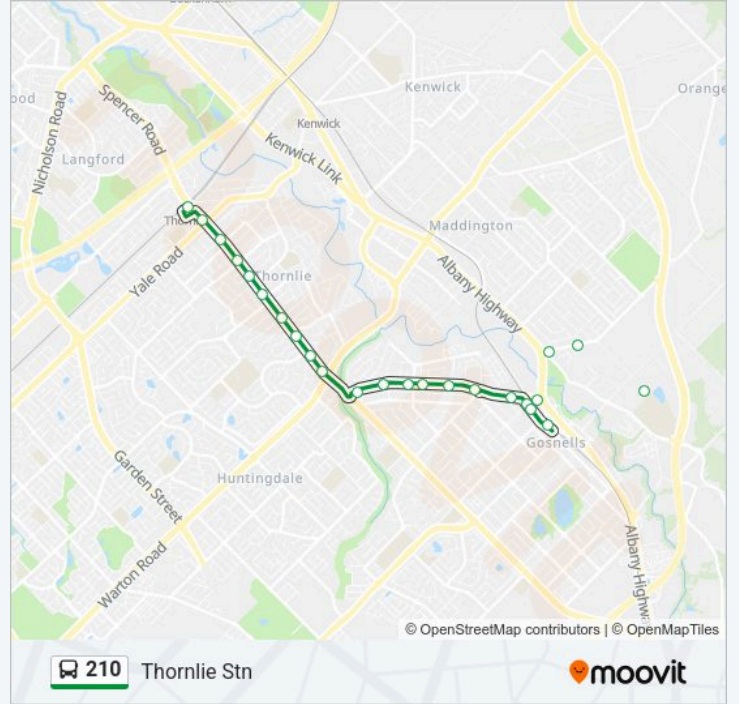

Spencer Rd After Hume Rd

Spencer Rd After Sandon Rd

Spencer Rd After Berehaven Av

Spencer Rd After Pembury Rd

Spencer Rd After Yale Rd

Thornlie Stn

210 bus time schedules and route maps are available in an offline PDF at moovitapp.com. Use the Moovit App to see live bus times, train schedule or subway schedule, and step-by-step directions for all public transit in Perth.

© 2025 Moovit - All Rights Reserved