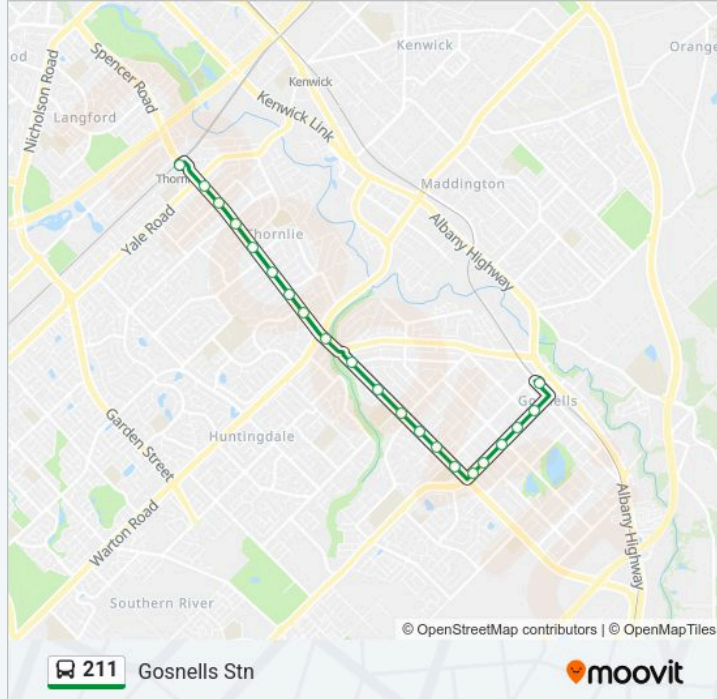

**Stops:** 28

**Trip Duration:** 33 min

**Line Summary:**

Dorothy St After Eudoria St

Dorothy St After Terence St

Gosnells Stn

Albany Hwy After Main St

Gosnells Rd After Mills Rd

Gosnells Rd Before Nantellis Rd

College Access Stand 3

**Direction: Gosnells Stn**

21 stops

[VIEW LINE SCHEDULE](#)

Thornlie Stn

Spencer Rd After Yale Rd

Spencer Rd After Vance St

**211 bus Info**

**Direction:** Gosnells Stn

**Stops:** 21

**Trip Duration:** 17 min

**Line Summary:**

Dorothy St After Eudoria St

Dorothy St After Terence St

Gosnells Stn

### Direction: Thornlie Stn

30 stops

[VIEW LINE SCHEDULE](#)

College Access Stand 1

Gosnells Rd After Nantellis Rd

Gosnells Rd Before Mills Rd

Fremantle Rd After Albany Hwy

Wheatley St Before Walter St