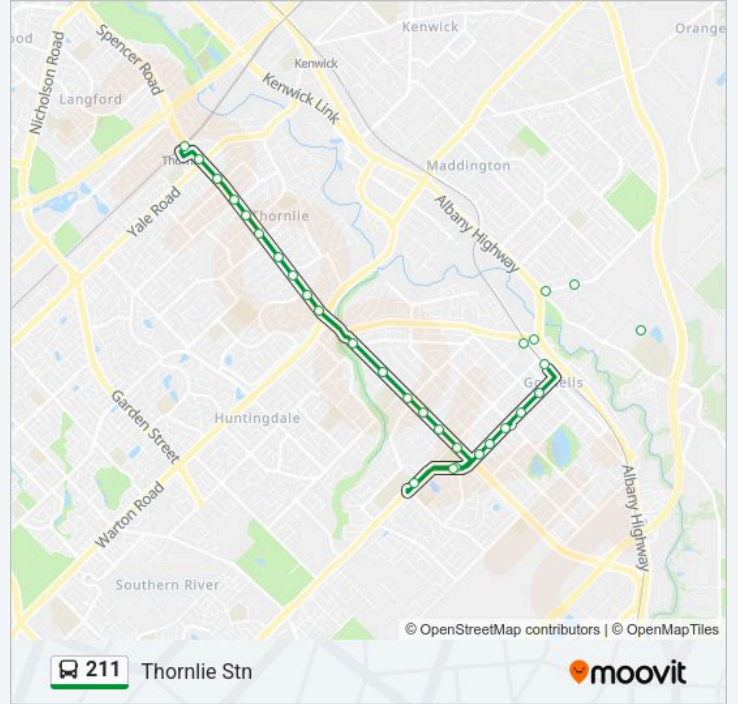

**Stops:** 28

**Trip Duration:** 33 min

**Line Summary:**

Dorothy St After Eudoria St

Dorothy St After Terence St

Gosnells Stn

Albany Hwy After Main St

Gosnells Rd After Mills Rd

Gosnells Rd Before Nantellis Rd

College Access Stand 3

**Direction: Gosnells Stn**

21 stops

[VIEW LINE SCHEDULE](#)

Thornlie Stn

Spencer Rd After Yale Rd

Spencer Rd After Vance St

### Direction: Thornlie Stn

30 stops

[VIEW LINE SCHEDULE](#)

College Access Stand 1

Gosnells Rd After Nantellis Rd

Gosnells Rd Before Mills Rd

Fremantle Rd After Albany Hwy

Wheatley St Before Walter St

### 211 bus Info

**Direction:** Thornlie Stn

**Stops:** 30

**Trip Duration:** 19 min

**Line Summary:**

Corfield St After Bardon Wy  
Corfield St After Kindred Pl  
Spencer Rd After Warton Rd  
Spencer Rd Before Regal Dr  
Spencer Rd After Grenadier Dr  
Spencer Rd After Princeton Ct  
Spencer Rd After Hume Rd  
Spencer Rd After Sandon Rd  
Spencer Rd After Berehaven Av  
Spencer Rd After Pembury Rd  
Spencer Rd After Yale Rd  
Thornlie Stn