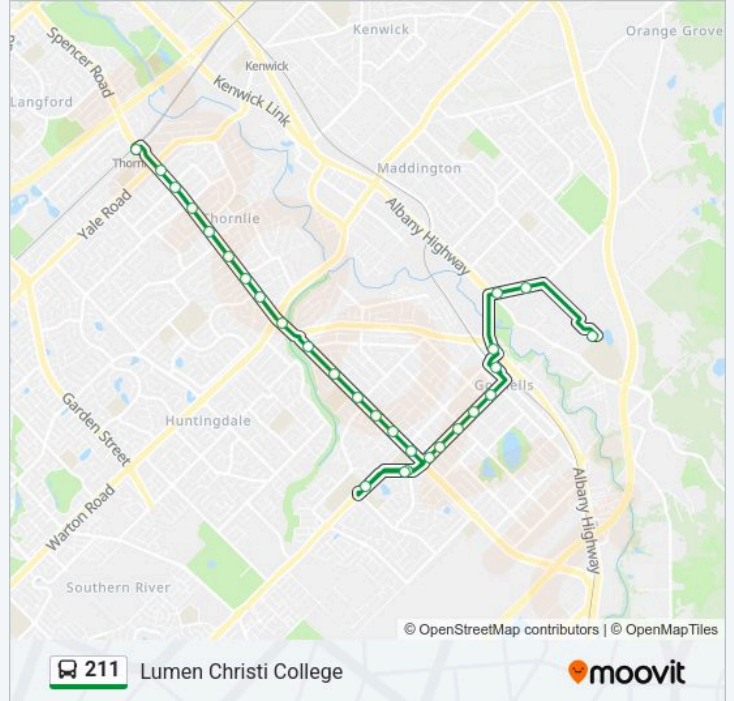

Use the Moovit App to find the closest 211 bus station near you and find out when is the next 211 bus arriving.

**Direction: Lumen Christi College**

28 stops

[VIEW LINE SCHEDULE](#)

- Thornlie Stn
- Spencer Rd After Yale Rd
- Spencer Rd After Vance St
- Spencer Rd Before Hughenden Dr
- Spencer Rd After Thornlie Av
- Spencer Rd Before Kenmare Av
- Spencer Rd After Glyndebourne Av
- Spencer Rd After Regal Dr
- Corfield St After Burslem Dr
- Corfield St After Fremantle Rd
- Corfield St Before Lyne St
- Corfield St After Lydd St
- Corfield St Before Glennis Cl
- Corfield St Before Astinal Dr
- Corfield St After Astinal Dr
- Southern River Rd After Stennett St
- Southern River Rd Southern River College
- Southern River Rd Before Stennett St
- Dorothy St After Corfield St
- Dorothy St Before Lewin Ct
- Dorothy St After Keston Pl

**Stops:** 28

**Trip Duration:** 33 min

**Line Summary:**

Dorothy St After Eudoria St

Dorothy St After Terence St

Gosnells Stn

Albany Hwy After Main St

Gosnells Rd After Mills Rd

Gosnells Rd Before Nantellis Rd

College Access Stand 3

**Direction: Gosnells Stn**

21 stops

[VIEW LINE SCHEDULE](#)

Thornlie Stn

Spencer Rd After Yale Rd

Spencer Rd After Vance St

### Direction: Thornlie Stn

30 stops

[VIEW LINE SCHEDULE](#)

College Access Stand 1

Gosnells Rd After Nantellis Rd

Gosnells Rd Before Mills Rd

Fremantle Rd After Albany Hwy

Wheatley St Before Walter St