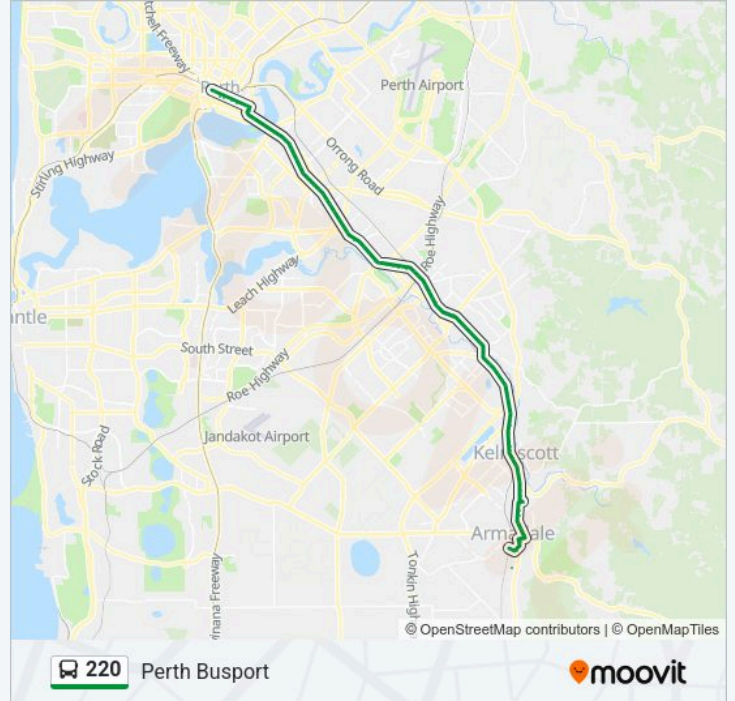

Use the Moovit App to find the closest 220 bus station near you and find out when is the next 220 bus arriving.

Direction: Perth Busport

90 stops

[VIEW LINE SCHEDULE](#)

School Rd Armadale Snr High Sch
Armadale Stn
Fourth Rd - Armadale City Shop Cntr
Church Av After Thomas St
Church Av After Prospect Rd
Armadale Rd After Church Av
Albany Hwy After Armadale Rd
Albany Hwy After Frys L
Albany Hwy After Clarence Rd
Albany Hwy After Rogers L
Albany Hwy After Galliers Av
Albany Hwy Armadale Kelmscott Hospital
Hospital Rd Armadale Health Service
Albany Hwy After Lilian Av
Albany Hwy After Valentine Rd
Albany Hwy After Foster Rd
Albany Hwy After Church St
Albany Hwy After Davis Rd
Albany Hwy Kelmscott Stargate Shopping Ctr
Albany Hwy After Page Rd
Albany Hwy After Turner Pl

Direction: Perth Busport

Stops: 90

Trip Duration: 84 min

Line Summary:

Albany Hwy After Centre Rd
Albany Hwy Before Lake Rd
Albany Hwy After Lake Rd
Albany Hwy Before Tonkin Hwy
Albany Hwy After Tonkin Hwy
Albany Hwy After Manning Av
Albany Hwy After Ferres Dr
Albany Hwy Before Verna Street
Albany Hwy Before Clara St
Albany Hwy After Gerald St
Albany Hwy After Dorothy St
Albany Hwy After Main St
Albany Hwy After Gosnells Rd
Albany Hwy Before Pitchford Av
Albany Hwy After Helm St
Albany Hwy Before the Crescent
Albany Hwy After River Av
Albany Hwy Before Dalziell St
Maddington Stn
Albany Hwy After Herbert St
Albany Hwy After Kenwick Link
Albany Hwy After Ozich Ct
Albany Hwy Before Liddelow St
Albany Hwy After Cooper Av
Albany Hwy After Royal St
Albany Hwy After Roe Hwy
Albany Hwy After Ladywell St
Albany Hwy After Harris St
Albany Hwy After Beckenham St
Albany Hwy After Clapham St
Albany Hwy Before Highbury Cr
Albany Hwy After Nicholson Rd

Albany Hwy Before River Rd

Albany Hwy After Liege St

Albany Hwy - Carousel Shopping Ctr

Albany Hwy After Mason St

Albany Hwy After Wharf St

Albany Hwy After Manning Rd

Albany Hwy After Hamilton St

Albany Hwy After Burton St