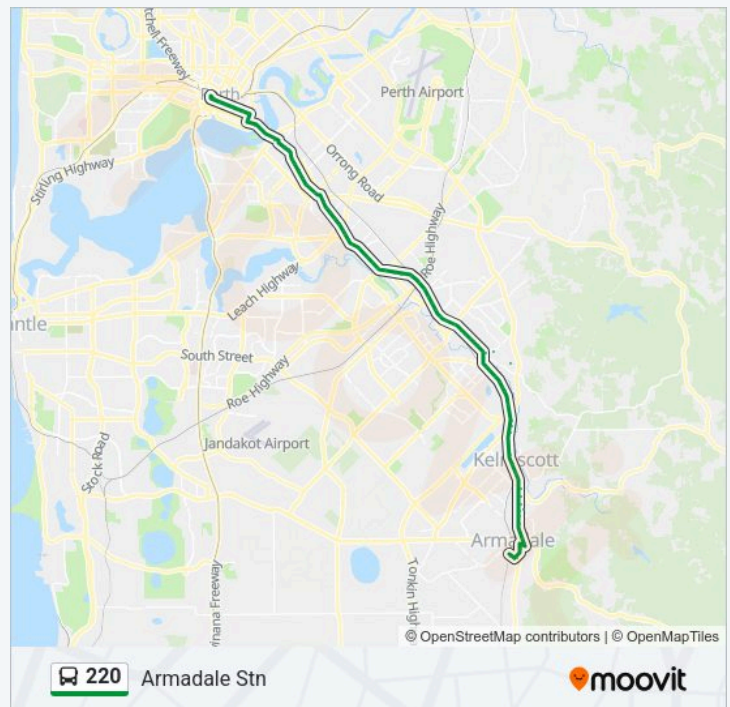

Adelaide Tce, Westend Causeway Eastbound

Causeway Bus Stn

Albany Hwy After Teddington Rd

Albany Hwy After McMaster St

Albany Hwy Before Duncan St

Albany Hwy After Temple St

Albany Hwy After Gresham St

Albany Hwy After Kent St

Albany Hwy After Tate St

Albany Hwy After John St

Albany Hwy After Alexandra Pl

Albany Hwy Before Mills St

Albany Hwy Before Hamilton St

Albany Hwy Before Mallard Wy

Albany Hwy Before George Wy

Albany Hwy Before Fletcher St

Albany Hwy Carousel Shop Ctr

Albany Hwy Before Station St

Wednesday	06:33-18:32
Thursday	06:33-18:32
Friday	06:33-18:32
Saturday	08:18-18:32
Sunday	08:20-18:20

220 bus Info

Direction: Armadale Stn

Stops: 89

Trip Duration: 82 min

Line Summary:

Albany Hwy After Station St

Albany Hwy After Nicholson Rd

Albany Hwy Before Clapham St

Albany Hwy After Beckenham St

Albany Hwy Before Peckham St

Albany Hwy After Sydenham St