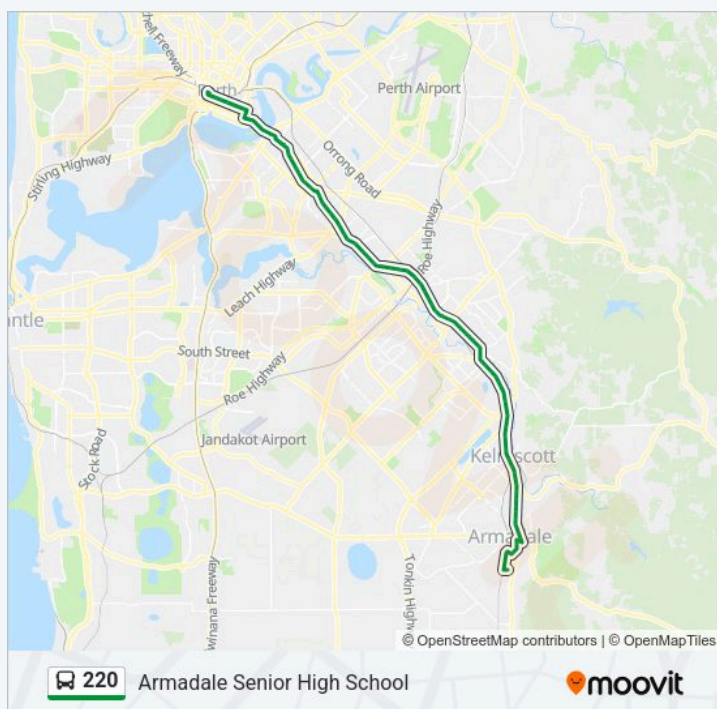

Albany Hwy After Baillie Av

Albany Hwy After Wyndham St

Albany Hwy Before Walpole St

Albany Hwy After Tate St

220 bus Time Schedule

Armadale Senior High School Route Timetable:

Monday	07:10
Tuesday	07:10
Wednesday	07:10
Thursday	07:10
Friday	07:10
Saturday	Not Operational
Sunday	Not Operational

220 bus Info

Direction: Armadale Senior High School

Stops: 84

Trip Duration: 85 min

Line Summary:

Albany Hwy After John St
Albany Hwy After Alexandra Pl
Albany Hwy Before Mills St
Albany Hwy Before Hamilton St
Albany Hwy Before Mallard Wy
Albany Hwy Before George Wy
Albany Hwy Before Fletcher St
Albany Hwy Carousel Shop Ctr
Albany Hwy Before Station St
Albany Hwy After Station St
Albany Hwy After Nicholson Rd
Albany Hwy Before Clapham St
Albany Hwy After Beckenham St
Albany Hwy Before Peckham St
Albany Hwy After Sydenham St
Albany Hwy After Ladywell St
Albany Hwy Before Apperley St
Albany Hwy After Wanaping Rd
Albany Hwy Before Liddelow St
Albany Hwy Before Ozich Ct
Albany Hwy After Austin Av
Albany Hwy After Herbert St
Albany Hwy Before Kelvin Rd
Albany Hwy Before Dalziell St
Albany Hwy Before Burwash Pl
Albany Hwy After the Crescent
Albany Hwy Before Helm St
Albany Hwy Before Pitchford Av
Albany Hwy Before Gosnells Rd
Albany Hwy After Fremantle Rd
Albany Hwy Before Dorothy St
Albany Hwy Before Gerald St