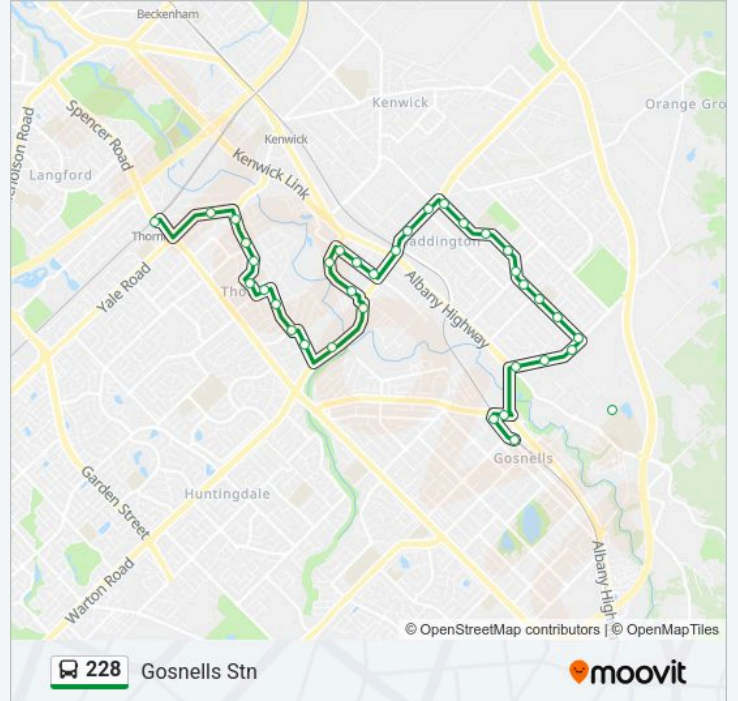

Direction: Thornlie Stn

Stops: 35

Trip Duration: 32 min

Line Summary:

Burslem Dr After Heron Pl

Burslem Dr Before Olga Rd

Burslem Dr After Olga Rd

Burslem Dr Before Bardwell St

228 bus Info

Direction: Maddington Stn

Stops: 17

Trip Duration: 14 min

Line Summary:

Kelvin Rd Before Canning Park Av

Kelvin Rd After the Crescent

Direction: Gosnells Stn

Attfield St After Burslem Dr

Attfield St After Herbert St

Attfield St Before Olga Rd

Kelvin Rd After Albany Hwy

228 bus Time Schedule

Gosnells Stn Route Timetable:

Monday	07:35-19:04
Tuesday	07:35-19:04
Wednesday	07:35-19:04
Thursday	07:35-19:04
Friday	07:35-19:04
Saturday	09:24-18:25
Sunday	11:33-17:33

228 bus Info

Direction: Gosnells Stn

Stops: 36

Trip Duration: 27 min

Line Summary:

Kelvin Rd After Canning Park Av
Kelvin Rd After Lower Park Rd
Westfield St After Kelvin Rd
Westfield St Before Haffner Ct
Westfield St After Nola Pl
Westfield St After Rayne St
Westfield St After Carabeen Rd
Westfield St After Vanda Pl
Westfield St After Pitchford Av
Westfield St After Watsonia St
Westfield St Before Gosnells Rd
Gosnells Rd Before Teak Wy
College Access Stand 4
Gosnells Rd After Nantellis Rd
Gosnells Rd Before Mills Rd
Fremantle Rd After Albany Hwy
Wheatley St Before Walter St
Gosnells Stn