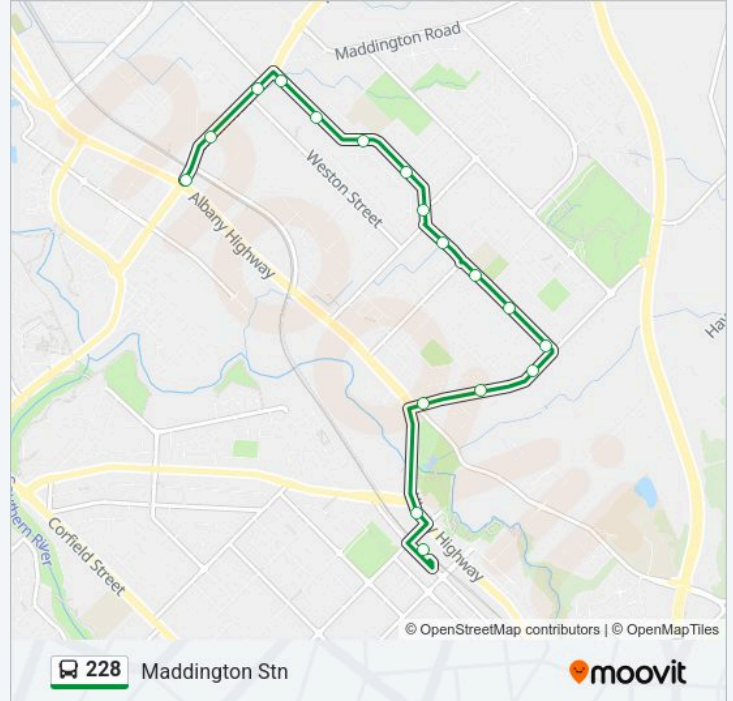

Direction: Thornlie Stn

Stops: 35

Trip Duration: 32 min

Line Summary:

Burslem Dr After Heron Pl

Burslem Dr Before Olga Rd

Burslem Dr After Olga Rd

Burslem Dr Before Bardwell St

Spring Rd Before Yale Rd

Spencer Rd After Yale Rd

Thornlie Stn

Direction: Maddington Stn

17 stops

[VIEW LINE SCHEDULE](#)

Gosnells Stn

Albany Hwy After Main St

228 bus Info

Direction: Maddington Stn

Stops: 17

Trip Duration: 14 min

Line Summary:

Kelvin Rd Before Canning Park Av

Kelvin Rd After the Crescent

Direction: Gosnells Stn

36 stops

[VIEW LINE SCHEDULE](#)

Thornlie Stn

Spring Rd Before Coops Av

Thornlie Av After Spring Rd

Thornlie Av After Bernice Wy

Thornlie Av After Ravenhill Rd

Culross Av Before Churchdown St