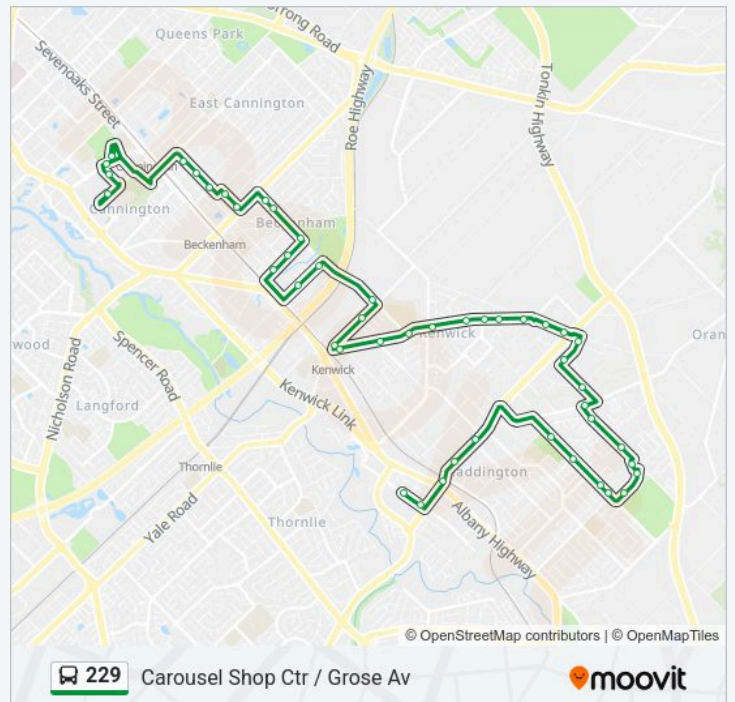

Kenwick Rd Before Brixton St

Kenwick Rd Before Park Rd

Kenwick Rd After Stafford Rd

Direction: Carousel Shop Ctr / Grose Av

47 stops

[VIEW LINE SCHEDULE](#)

Attfield St After Herbert St

Attfield St Before Olga Rd

Kelvin Rd After Albany Hwy

Kelvin Rd After Canning Park Av

Kelvin Rd After Lower Park Rd

Alcock St After Yule St

Alcock St After Foxton St

Alcock St After Rangeview Ct

Alcock St Before Pitchford Av

Dellar Rd Before Carter St

Dellar Rd Before Lancaster Pl

Access Rd Yule Brook College

Dellar Rd After Kirin Wy

Dellar Rd After Winterbourne Gld

Maddington Rd After Dellar Rd

Eva St After Maddington Rd

Emerald Rd After Eva St

Emerald Rd Before Bickley Rd

Bickley Rd After Kelvin Rd

Bickley Rd After Valencia Wy

Kenwick Rd Before Phoenix Dr

Kenwick Rd After Oakley Ct

Kenwick Rd Before Myola Rd

Kenwick Rd Before Lalor Rd

Kenwick Rd After Gaskin Rd

Kenwick Rd Before Brixton St

229 bus Time Schedule

Carousel Shop Ctr / Grose Av Route Timetable:

Monday	06:57-17:22
Tuesday	06:57-17:22
Wednesday	06:57-17:22
Thursday	06:57-17:22
Friday	06:57-17:22
Saturday	08:49-18:25
Sunday	Not Operational

229 bus Info

Direction: Carousel Shop Ctr / Grose Av

Stops: 47

Trip Duration: 44 min

Line Summary: