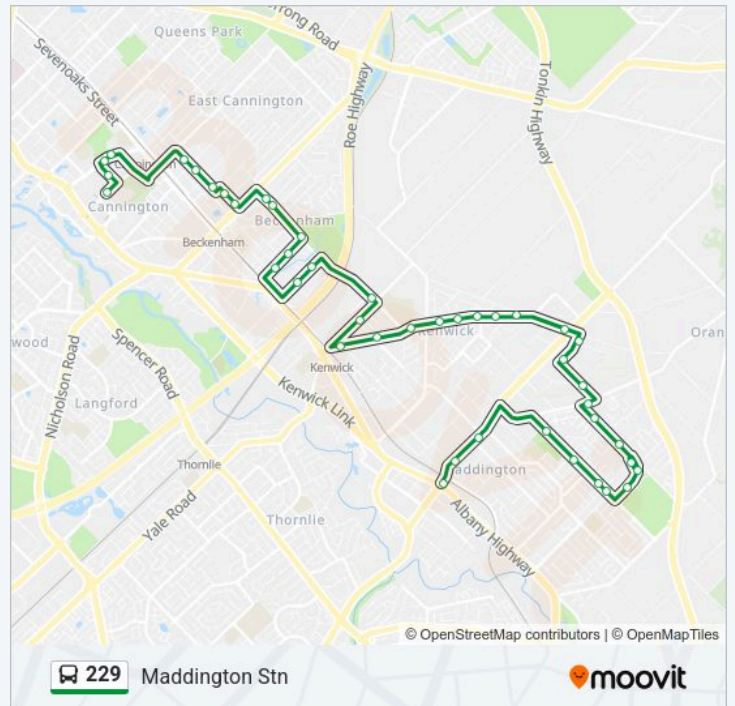

Direction: Maddington Stn

Stops: 43

Trip Duration: 39 min

Line Summary:

- Lena St Before William St
- Brixton St After Carcoo Ct
- Brixton St Before Edelweiss Wy
- Brixton St Before Sydenham St
- Sydenham St After Barnsby Pl
- Sydenham St After Streatham St
- Ladywell St After Streatham St
- Ladywell St Before Brixton St
- Brixton St Before Wanaping Rd
- Wanaping Rd Before Park Rd
- Kenwick Rd After Wanaping Rd
- Kenwick Rd After Park Rd
- Kenwick Rd After Brixton St
- Kenwick Rd After Gaskin Rd
- Kenwick Rd After Gilchrist St
- Kenwick Rd Before Myola Rd
- Kenwick Rd After Myola Rd
- Kenwick Rd Before Phoenix Dr
- Bickley Rd Before Kelvin Rd
- Emerald Rd After Bickley Rd
- Emerald Rd Before Eva St
- Eva St After Reihill Rd
- Maddington Rd Before Dellar Rd
- Dellar Rd Before Winterbourne Gld
- Dellar Rd After Warrida Wy
- Access Rd Yule Brook College
- Dellar Rd After Lancaster Pl
- Dellar Rd Before Carter St
- Alcock St After Pitchford Av
- Alcock St After Sheoak Rd
- Alcock St After Borden St
- Alcock St Before Yule St