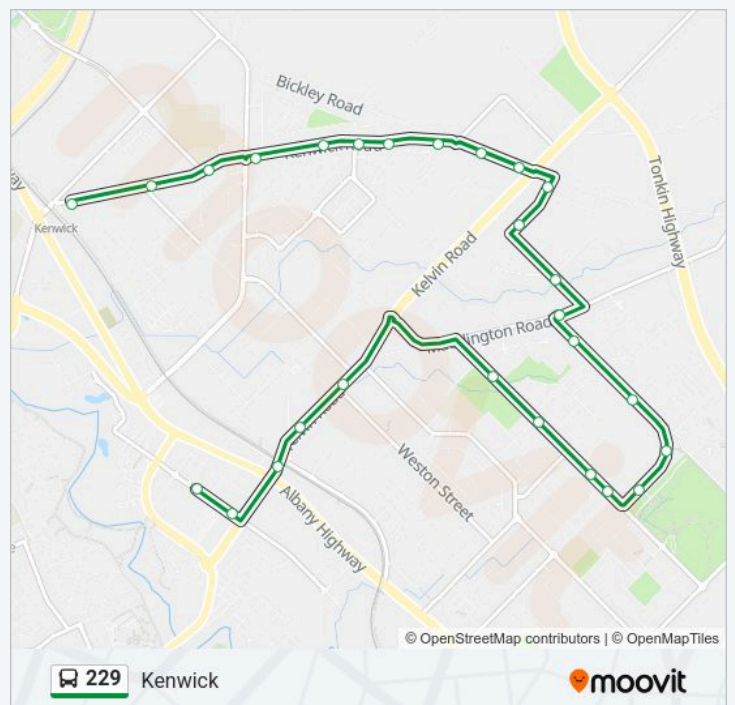

**Direction: Kenwick**

27 stops

[VIEW LINE SCHEDULE](#)

Attfield St After Herbert St  
 Attfield St Before Olga Rd  
 Kelvin Rd After Albany Hwy  
 Kelvin Rd After Canning Park Av  
 Kelvin Rd After Lower Park Rd  
 Alcock St After Yule St  
 Alcock St After Foxton St  
 Alcock St After Rangeview Ct  
 Alcock St Before Pitchford Av  
 Dellar Rd Before Carter St  
 Dellar Rd Before Lancaster Pl  
 Dellar Rd After Kirin Wy  
 Dellar Rd After Winterbourne Gld  
 Maddington Rd After Dellar Rd  
 Eva St After Maddington Rd  
 Emerald Rd After Eva St  
 Emerald Rd Before Bickley Rd  
 Bickley Rd After Kelvin Rd  
 Bickley Rd After Valencia Wy  
 Kenwick Rd Before Phoenix Dr  
 Kenwick Rd After Oakley Ct  
 Kenwick Rd Before Myola Rd  
 Kenwick Rd Before Lalor Rd  
 Kenwick Rd After Gaskin Rd

**Direction:** Kenwick

**Stops:** 27

**Trip Duration:** 20 min

**Line Summary:**

Kenwick Rd Before Brixton St

Kenwick Rd Before Park Rd

Kenwick Rd After Stafford Rd

**Direction: Carousel Shop Ctr / Grose Av**

47 stops

[VIEW LINE SCHEDULE](#)

Attfield St After Herbert St

Attfield St Before Olga Rd

Kelvin Rd After Albany Hwy

Kelvin Rd After Canning Park Av

Kelvin Rd After Lower Park Rd

Alcock St After Yule St