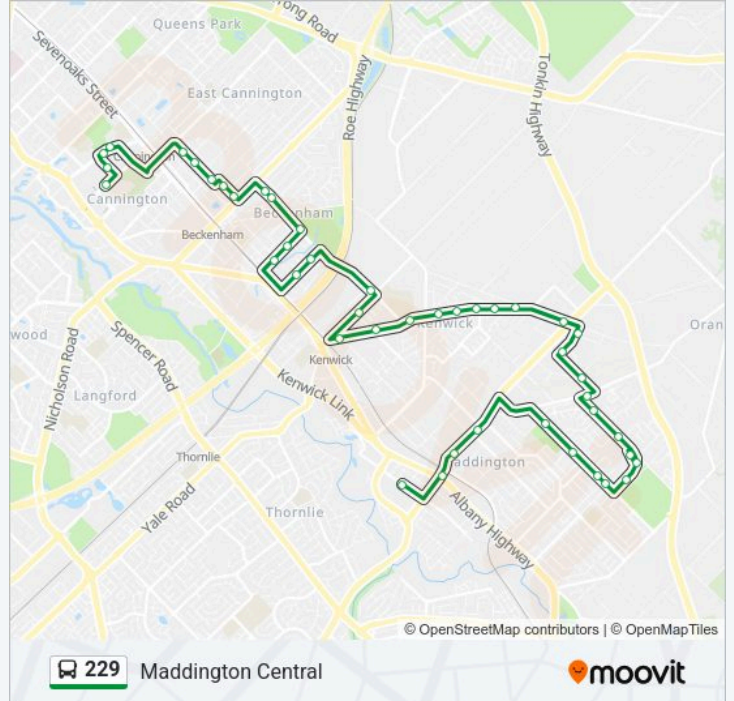

Use the Moovit App to find the closest 229 bus station near you and find out when is the next 229 bus arriving.

**Direction: Maddington Central**

44 stops

[VIEW LINE SCHEDULE](#)

- Grose Av Before Carousel Rd
- Carousel Rd Before Cecil Av
- Cecil Av After Carousel Rd
- Cannington Stn
- Renou St After Gerard St
- Renou St After Station St
- Renou St After Crawford St
- Lena St Before Temby St
- Lena St Before William St
- Brixton St After Carcoo Ct
- Brixton St Before Edelweiss Wy
- Brixton St Before Sydenham St
- Sydenham St After Barnsby Pl
- Sydenham St After Streatham St
- Ladywell St After Streatham St
- Ladywell St Before Brixton St
- Brixton St Before Wanaping Rd
- Wanaping Rd Before Park Rd
- Kenwick Rd After Wanaping Rd
- Kenwick Rd After Park Rd
- Kenwick Rd After Brixton St

**229 bus Info**

**Direction:** Maddington Central

**Stops:** 44

**Trip Duration:** 37 min

**Line Summary:**

Kenwick Rd After Gaskin Rd  
 Kenwick Rd After Gilchrist St  
 Kenwick Rd Before Myola Rd  
 Kenwick Rd After Myola Rd  
 Kenwick Rd Before Phoenix Dr  
 Bickley Rd Before Kelvin Rd  
 Emerald Rd After Bickley Rd  
 Emerald Rd Before Eva St  
 Eva St After Reihill Rd  
 Maddington Rd Before Dellar Rd  
 Dellar Rd Before Winterbourne Gld  
 Dellar Rd After Warrida Wy  
 Access Rd Yule Brook College  
 Dellar Rd After Lancaster Pl  
 Dellar Rd Before Carter St  
 Alcock St After Pitchford Av  
 Alcock St After Sheoak Rd  
 Alcock St After Borden St  
 Alcock St Before Yule St  
 Kelvin Rd After Davison St  
 Kelvin Rd Before Canning Park Av  
 Kelvin Rd After the Crescent  
 Attfield St After Blackburn St

**Direction: Cannington Stn**

43 stops

[VIEW LINE SCHEDULE](#)

Attfield St After Herbert St  
 Attfield St Before Olga Rd  
 Kelvin Rd After Albany Hwy  
 Kelvin Rd After Canning Park Av  
 Kelvin Rd After Lower Park Rd  
 Alcock St After Yule St