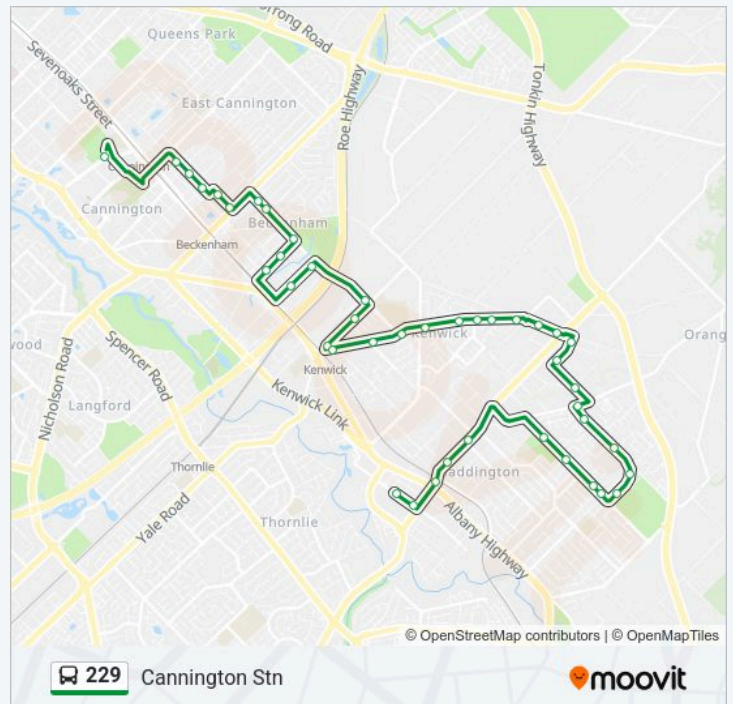

Ladywell St After Brixton St

Ladywell St After Brenchley St

Sydenham St Before Streatham St

Sydenham St Before Barnsby Pl

Brixton St After Sydenham St

Brixton St After Edelweiss Wy

Brixton St Before Carcoo Ct

Lena St After William St

## 229 bus Info

**Direction:** Cannington Stn

**Stops:** 43

**Trip Duration:** 35 min

**Line Summary:**

Lena St Before Lacey St  
 Renou St After Lacey St  
 Renou St Before Station St  
 Renou St Before Gerard St  
 Cannington Stn

**Direction:** Kenwick

**Stops:** 27

**Trip Duration:** 20 min

**Line Summary:**

Kenwick Rd Before Brixton St

Kenwick Rd Before Park Rd

Kenwick Rd After Stafford Rd

**Direction: Carousel Shop Ctr / Grose Av**