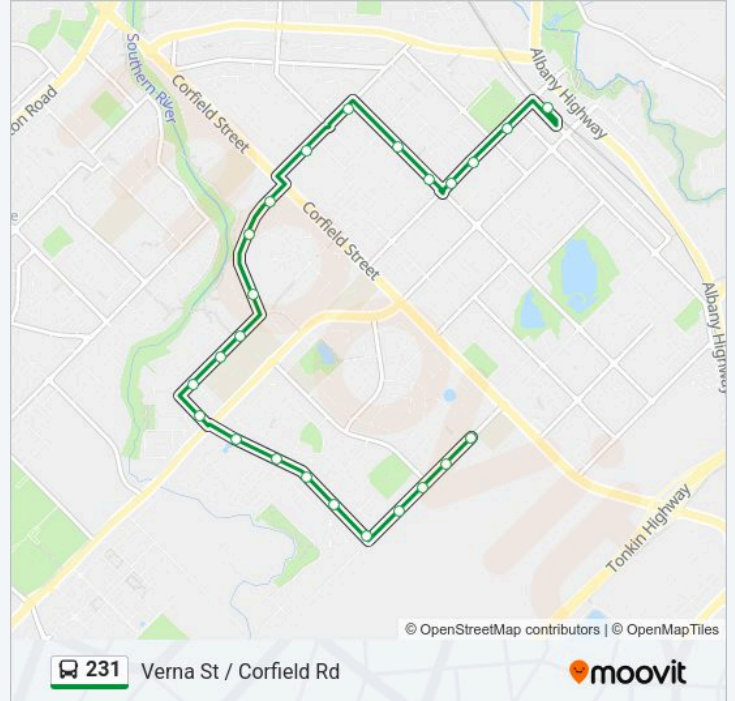

Use the Moovit App to find the closest 231 bus station near you and find out when is the next 231 bus arriving.

Direction: Verna St / Corfield Rd

24 stops

[VIEW LINE SCHEDULE](#)

Gosnells Stn
Stalker Rd After Hicks St
Stalker Rd Before Watson St
Stalker Rd Before Eudoria St
Eudoria St After Stalker St
Eudoria St After Walter St
King St After Eudoria St
King St After Bray St
Anaconda Dr After Corfield St
Anaconda Dr Before Cue Ct
Anaconda Dr After Omaha Cl
Anaconda Dr Before Shearwater Wy
Anaconda Dr Before Rainbird Rd
Anaconda Dr After Greenhood Ct
Chamberlain St Before Southern River Rd
Chamberlain St Before Blackwood St
Chamberlain St Before Drysdale St
Chamberlain St After Jacana Pl
Chamberlain St After Gascoyne Dr
Chamberlain St Before Verna St
Verna St After Chamberlain St

231 bus Info

Direction: Verna St / Corfield Rd

Stops: 24

Trip Duration: 14 min

Line Summary:

Verna St Before Ashburton Dr

Verna St After Ashburton Dr

Verna St Before Wilkinson St

Direction: Gosnells Stn

33 stops

[VIEW LINE SCHEDULE](#)

Stalker Rd Before Eudoria St

Eudoria St After Stalker St

Eudoria St After Walter St

King St After Eudoria St

Anaconda Dr After Corfield St

Anaconda Dr Before Cue Ct

Anaconda Dr After Omaha Cl

Anaconda Dr Before Shearwater Wy

Anaconda Dr Before Rainbird Rd

Anaconda Dr After Greenhood Ct

Verna St After Chamberlain St

Verna St Before Ashburton Dr