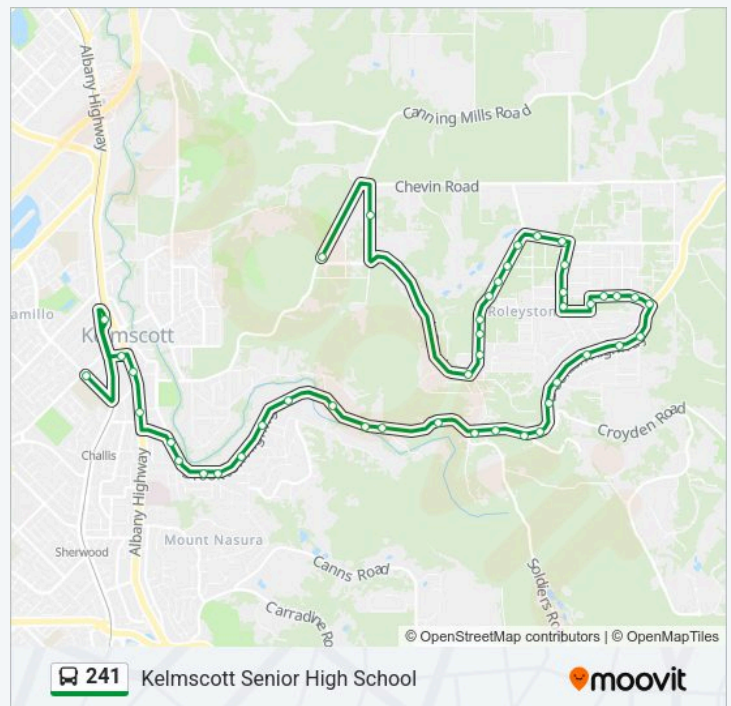

Brookton Hwy Before Thompson Rd

**241 bus Time Schedule**

Kelmscott Senior High School Route Timetable:

Monday	07:20
Tuesday	07:20
Wednesday	07:20
Thursday	07:20
Friday	07:20
Saturday	Not Operational
Sunday	Not Operational

**241 bus Info**

**Direction:** Kelmscott Senior High School

**Stops:** 45

**Trip Duration:** 42 min

**Line Summary:**

Brookton Hwy Between Thompson Rd And Peet Rd

Brookton Hwy Before Peet Rd

Brookton Hwy Before Old Coach Pl