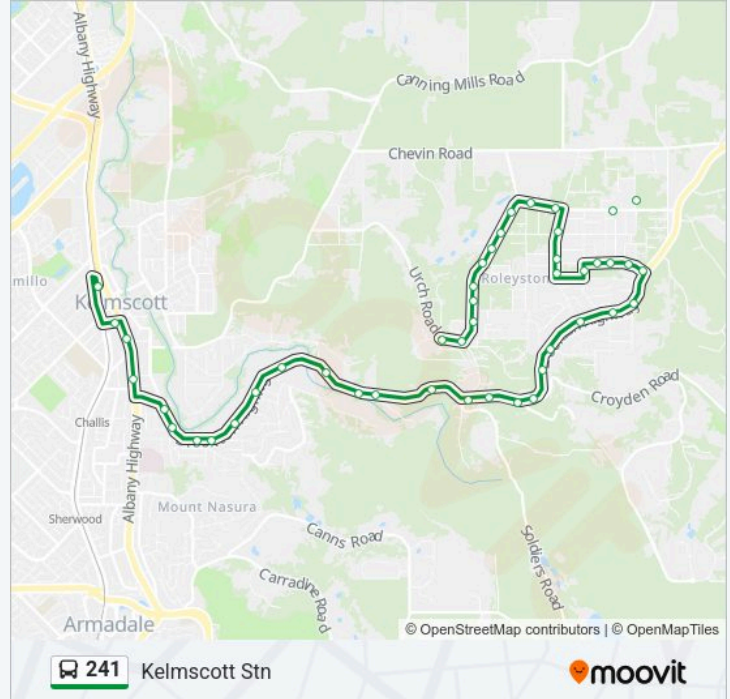

Brookton Hwy After Bernard St

Brookton Hwy Before Ranford St

Brookton Hwy After Hill St

Brookton Hwy Before Ellen St

Brookton Hwy After Ecko Rd

Brookton Hwy Before River Rd

Albany Hwy After Foster Rd

Albany Hwy After Church St

Davis Rd After Albany Hwy

Kelmscott Stn

**Direction: Kelmscott Senior High School**

45 stops

[VIEW LINE SCHEDULE](#)

Canning Mills Rd After Urch Rd

Coventry Rd After Chevin Rd

Urch Rd Before Peet Rd