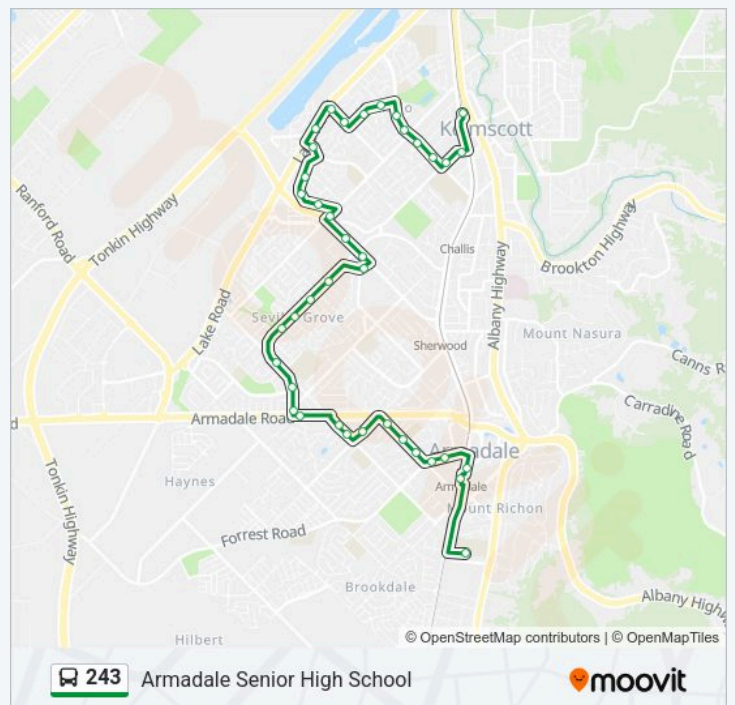

243 bus Time Schedule

Armadale Senior High School Route Timetable:

Monday	08:02
Tuesday	08:02
Wednesday	08:02
Thursday	08:02
Friday	08:02
Saturday	Not Operational
Sunday	Not Operational

243 bus Info

Direction: Armadale Senior High School

Stops: 39

Trip Duration: 33 min

Line Summary:

Seville Dr Before Strawberry Dr

Seville Dr Before Armadale Rd

Armadale Rd After Seville Dr

Seventh Rd After Tarrawan Rd

Seventh Rd After Cudal Pl