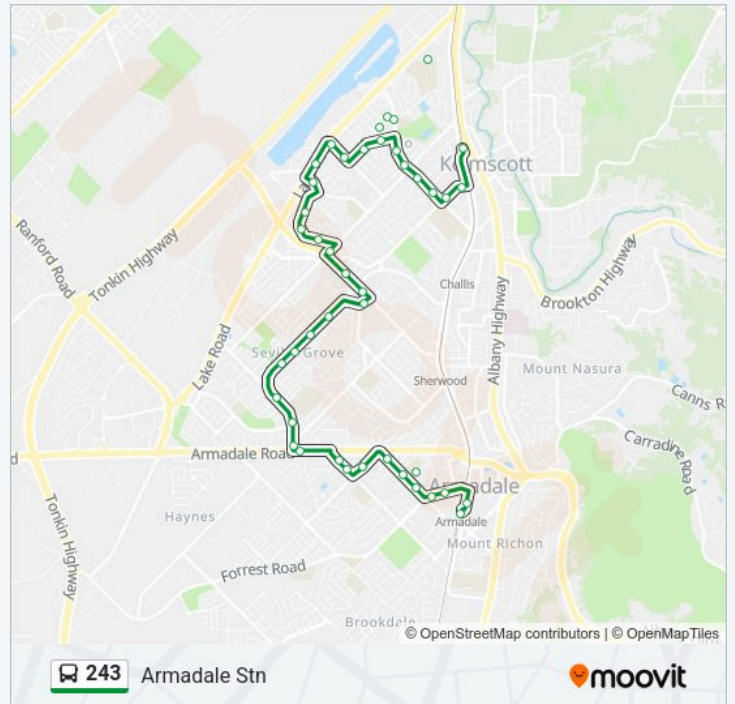

Seville Dr Before Strawberry Dr

Seville Dr Before Armadale Rd

Armadale Rd After Seville Dr

Seventh Rd After Tarrawan Rd

Seventh Rd After Cudal Pl

Gribble Av After Cohuna Dr

Fifth Rd After Dale Rd

Fifth Rd Before Robin Hood Av

Robin Hood Av After Fifth Rd

Fifth Rd After Locksley Av

243 bus Info

Direction: Armadale Stn

Stops: 43

Trip Duration: 27 min

Line Summary:

Forrest Rd After Fifth Rd

Forrest Rd After Dale Rd

Commerce Av After Third Rd

Armadale Stn

Direction: Armadale Senior High School

39 stops

[VIEW LINE SCHEDULE](#)

Kelmscott Stn

Third Av After Railway Av