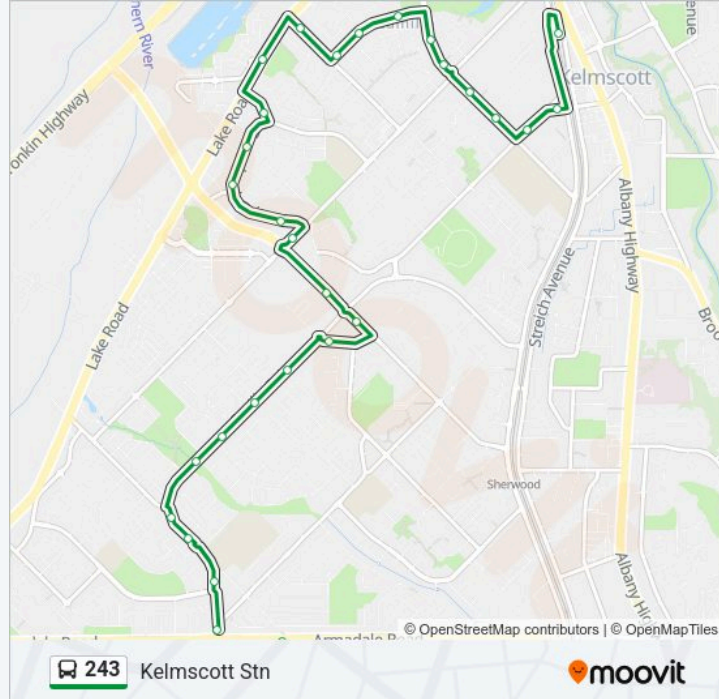

Direction: Kelmscott Stn

Stops: 43

Trip Duration: 26 min

Line Summary:

Westfield Rd After Grovelands Wy

Grovelands Dr After Berala Ct

Grovelands Dr After Shetland Rd

Grovelands Dr After Beechcroft Pl

Baxendale Wy Before Huxley Ct

Lake Rd After Regatta Bvd

Ypres Rd After Lake Rd

O'Sullivan Dr After Ypres Rd

O'Sullivan Dr After Waratah Dr

O'Sullivan Dr After Amanda Dr

Banksia Rd After Community Dr

Banksia Rd Before Lantana Wy

Cammillo Rd After Osullivan Dr

Centre Rd John Wollaston High Sch

Cammillo Rd After Hemingway Dr

Cammillo Rd After Guinivere Wy

Cammillo Rd Before Westfield Rd

Cammillo Rd After Banyard Av

Cammillo Rd After Merrifield Av

Third Av After Cammillo Rd

Third Av Before Railway Av

Kelmscott Stn

Direction: Armadale Stn

43 stops

[VIEW LINE SCHEDULE](#)

Kelmscott Stn

Third Av After Railway Av