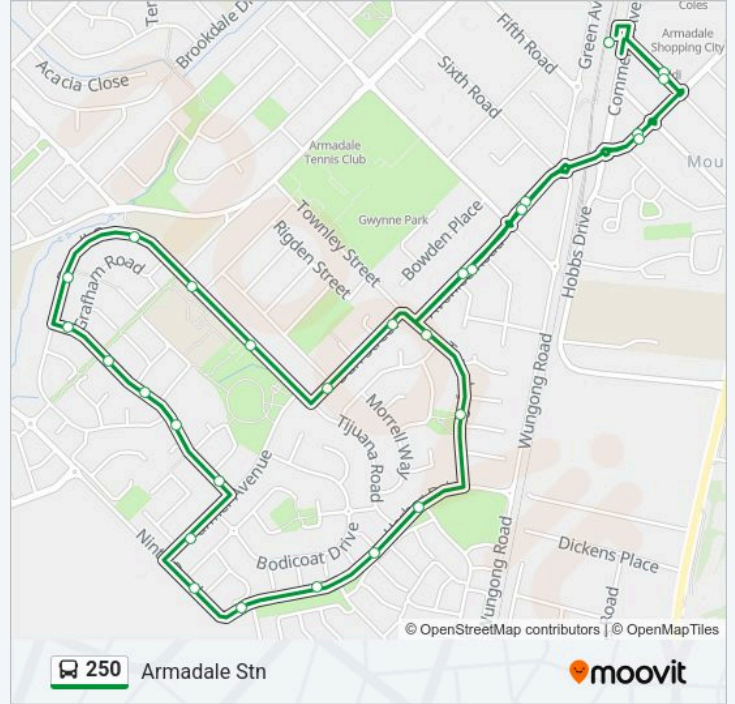

250 Line

Armadale Stn

Get The App

The 250 bus line Armadale Stn has one route. For regular weekdays, their operation hours are:

(1) Armadale Stn: 05:28-04:50

Use the Moovit App to find the closest 250 bus station near you and find out when is the next 250 bus arriving.

Direction: Armadale Stn

29 stops

[VIEW LINE SCHEDULE](#)

Armadale Stn
Fourth Rd - Armadale City Shop Cntr
Church Av After William St
Church Av Before Seventh Rd
Avonlee Rd After Stepney Rd
Duri St After Townley St
Duri St After Pelham St
Tijuana Rd After Farmer Av
Tijuana Rd After Mornington St
Powell Cr After Grafham Rd
Powell Cr Before Chadwick Pde
Chadwick Pde After Powell Cr
Chadwick Pde After Grafham Rd
Chadwick Pde After Emu Rd
Chadwick Pde After Powell Cr
Chadwick Pde After Kestrel Cir
Farmer Av Before Wallaby Pl
Ninth Rd Before Harber Dr
Harber Dr After Ninth Rd
Harber Dr After Avocet St
Harber Dr Before Tijuana Rd

250 bus Time Schedule

Armadale Stn Route Timetable:

Monday	05:28-04:50
Tuesday	05:28-04:50
Wednesday	05:28-04:50
Thursday	05:28-04:50
Friday	05:28-20:57
Saturday	07:45-20:42
Sunday	08:18-04:50

250 bus Info

Direction: Armadale Stn

Stops: 29

Trip Duration: 21 min

Line Summary:

Harber Dr After Tijuana Rd
Townley St After Brixey Ct
Townley St After Cambell Rd
Avonlee Rd After Anton St
Church Av After Seventh Rd
Church Av After John St
Fourth Rd After Church Av
Armadale Stn