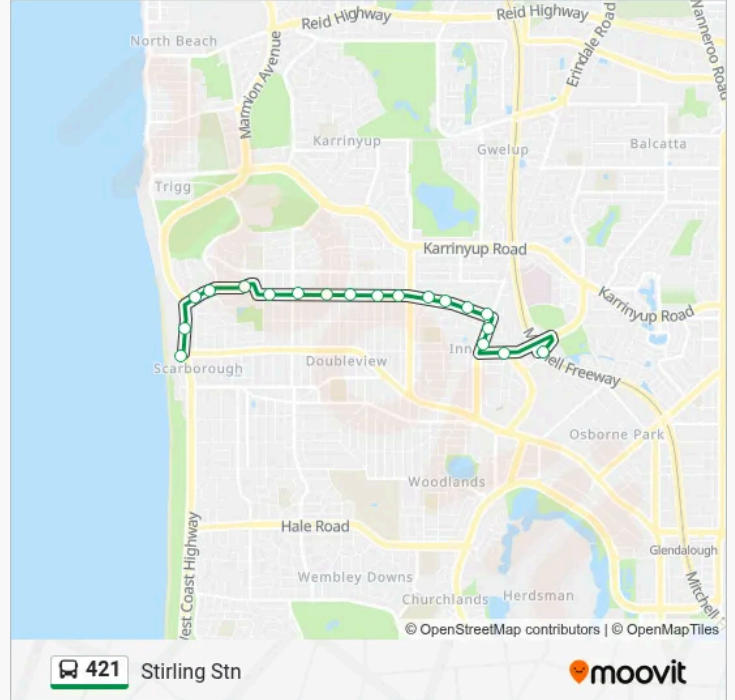

Use the Moovit App to find the closest 421 bus station near you and find out when is the next 421 bus arriving.

Direction: Stirling Stn

19 stops

[VIEW LINE SCHEDULE](#)

- Scarborough Beach Bus Stn
- West Coast Hwy After Manning St
- Pearl Pde Before Ozone Pde
- Pearl Pde After Ozone Pde
- Pearl Pde Before Coral St
- Sackville Tce Before Abbett St
- Sackville Tce Before Northstead St
- Sackville Tce Before Grand Prom
- Sackville Tce After Flamborough St
- Sackville Tce After Wilding St
- Sackville Tce After Holbeck St
- Barnes St Before Farris St
- Barnes St Before Morris Rd
- Barnes St Before Shaw Rd
- Barnes St After Bates Rd
- Odin Rd Before Geneff St
- Odin Rd Before Kyarra St
- Cedric St Before Ellen Stirling Bvd
- Stirling Stn

Direction: Stirling Stn

Stops: 19

Trip Duration: 19 min

Line Summary:

Direction: Scarborough Beach Bus Stn

20 stops

[VIEW LINE SCHEDULE](#)

- Stirling Stn
- Cedric St After Ellen Stirling Bvd
- Odin Rd After Beatrice St
- Odin Rd After Geneff St
- Barnes St Before Crocker Rd
- Barnes St Before Morris Rd
- Barnes St Before Parsons Wy
- Barnes St Before Huntriss Rd
- Sackville Tce After Ravenscar St
- Sackville Tce After Wilding St
- Sackville Tce After Gritten L
- Sackville Tce After Grand Prom
- Sackville Tce After Motteram Ln
- Sackville Tce Before Abbett St
- Coral St After Sackville Tce
- Pearl Pde Before Neptune St
- Pearl Pde After Neptune St
- Pearl Pde Nautilus Reserve

421 bus Info

Direction: Scarborough Beach Bus Stn

Stops: 20

Trip Duration: 20 min

Line Summary:

West Coast Hwy After Pearl Pde

Scarborough Beach Bus Stn

421 bus time schedules and route maps are available in an offline PDF at moovitapp.com. Use the Moovit App to see live bus times, train schedule or subway schedule, and step-by-step directions for all public transit in Perth.