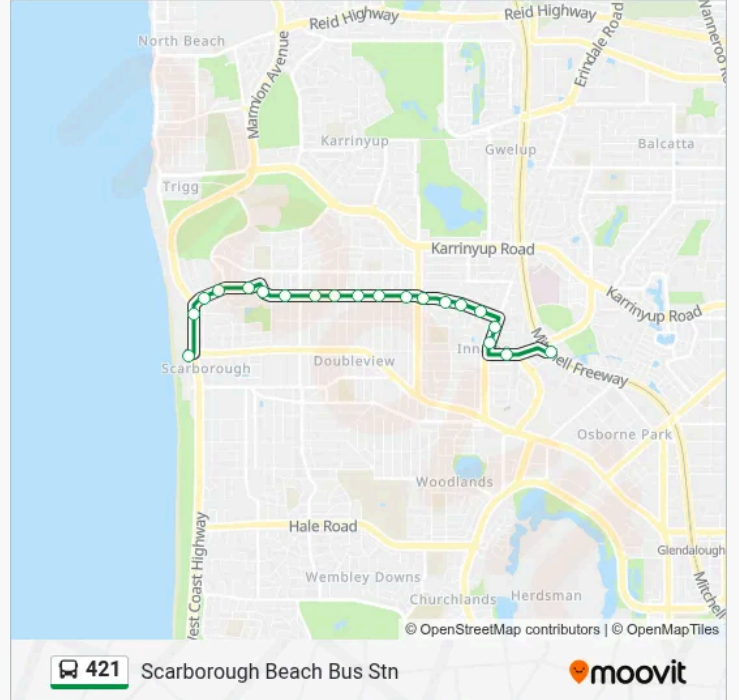

Use the Moovit App to find the closest 421 bus station near you and find out when is the next 421 bus arriving.

Direction: Stirling Stn

19 stops

[VIEW LINE SCHEDULE](#)

- Scarborough Beach Bus Stn
- West Coast Hwy After Manning St
- Pearl Pde Before Ozone Pde
- Pearl Pde After Ozone Pde
- Pearl Pde Before Coral St
- Sackville Tce Before Abbett St
- Sackville Tce Before Northstead St
- Sackville Tce Before Grand Prom
- Sackville Tce After Flamborough St
- Sackville Tce After Wilding St
- Sackville Tce After Holbeck St
- Barnes St Before Farris St
- Barnes St Before Morris Rd
- Barnes St Before Shaw Rd
- Barnes St After Bates Rd
- Odin Rd Before Geneff St
- Odin Rd Before Kyarra St
- Cedric St Before Ellen Stirling Bvd
- Stirling Stn

Direction: Stirling Stn

Stops: 19

Trip Duration: 19 min

Line Summary:

Direction: Scarborough Beach Bus Stn

20 stops

[VIEW LINE SCHEDULE](#)

- Stirling Stn
- Cedric St After Ellen Stirling Bvd
- Odin Rd After Beatrice St
- Odin Rd After Geneff St
- Barnes St Before Crocker Rd
- Barnes St Before Morris Rd
- Barnes St Before Parsons Wy
- Barnes St Before Huntriss Rd
- Sackville Tce After Ravenscar St
- Sackville Tce After Wilding St
- Sackville Tce After Gritten L
- Sackville Tce After Grand Prom
- Sackville Tce After Motteram Ln
- Sackville Tce Before Abbett St
- Coral St After Sackville Tce
- Pearl Pde Before Neptune St
- Pearl Pde After Neptune St
- Pearl Pde Nautilus Reserve

421 bus Info

Direction: Scarborough Beach Bus Stn

Stops: 20

Trip Duration: 20 min

Line Summary:

West Coast Hwy After Pearl Pde

Scarborough Beach Bus Stn

421 bus time schedules and route maps are available in an offline PDF at moovitapp.com. Use the Moovit App to see live bus times, train schedule or subway schedule, and step-by-step directions for all public transit in Perth.

© 2026 Moovit - All Rights Reserved