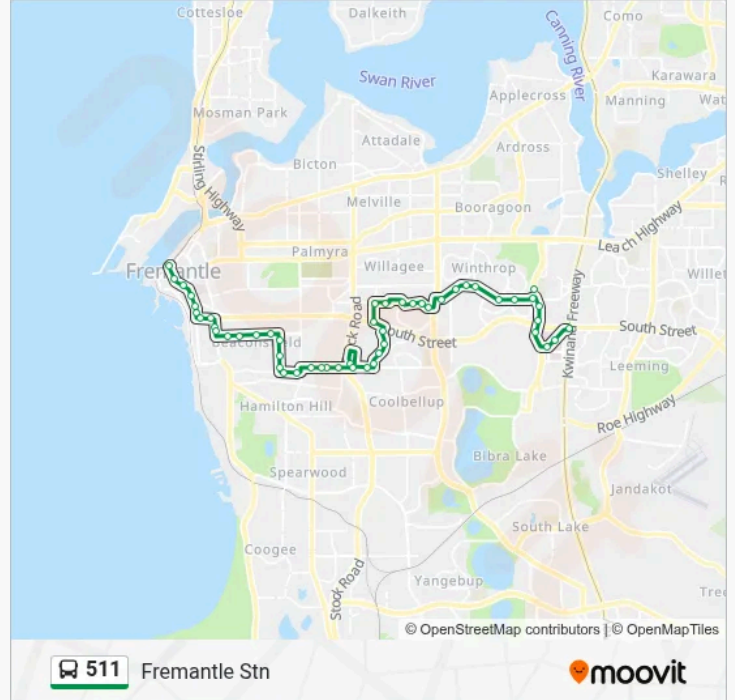

**Direction:** Fremantle Stn

**Stops:** 51

**Trip Duration:** 40 min

**Line Summary:**

Mccombe Av After South St  
 Mccombe Av After Bradley Ct  
 Mccombe Av Before Mckenzie Rd  
 Mccombe Av Before Pioneer Ct  
 Winterfold Rd Before Thorsager St  
 Marchant Rd Seton College  
 Winterfold Rd After Letchford St  
 Winterfold Rd Before Aberle St  
 Winterfold Rd After Davon St  
 Winterfold Rd After Butson St  
 Winterfold Rd After Instone St  
 Clontarf Rd After Carrington St  
 Clontarf Rd Before York St  
 York St Before Jean St  
 York St Before Warren St  
 York St Before Michael St  
 Lefroy Rd After Fifth Av  
 Lefroy Rd Fremantle College Stand 1  
 Lefroy Rd After Longford Rd  
 Lefroy Rd After Livingstone St  
 Hampton Rd After Lefroy Rd  
 Hampton Rd After Martha St  
 South St After Hampton Rd  
 South St After Carnac Wy  
 South Tce After Price St  
 South Tce After Grey St  
 South Tce Before Arundel St  
 South Tce Fremantle Markets  
 Market St Before High St  
 Fremantle Stn

**Direction: Murdoch Stn**

46 stops

[VIEW LINE SCHEDULE](#)

Fremantle Stn  
South Tce After Market St  
South Tce - Fremantle Markets  
South Tce - Fremantle Hospital  
Wray Av Before Attfield St  
Wray Av Before Hampton Rd