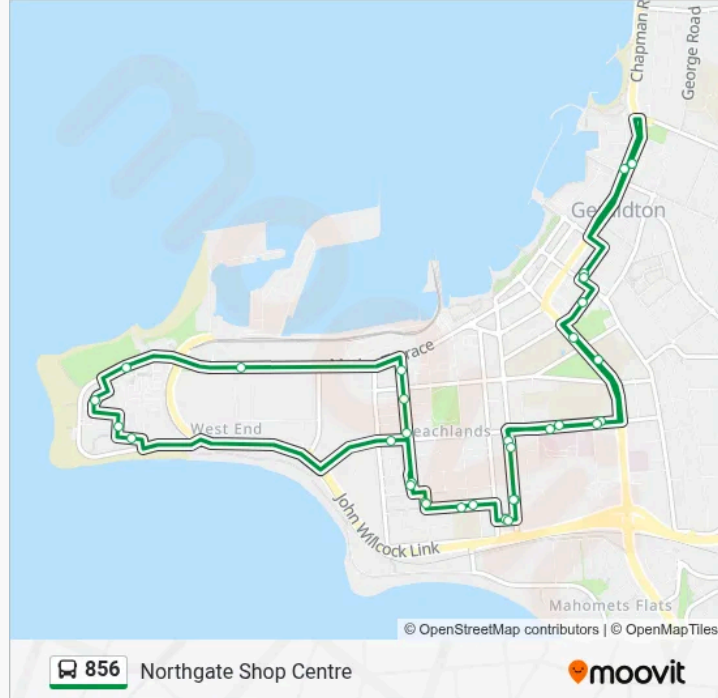

Direction: Northgate Shop Centre

33 stops

[VIEW LINE SCHEDULE](#)

- Chapman Rd Before Bayly St
- Anzac Tce Before Durlacher St
- Cathedral Av After Maitland St
- Shenton St After Onslow St
- Shenton St Geraldton Regional Hospital
- Fitzgerald St After Shenton St
- Fitzgerald St Tafe Geraldton Campus
- Cutler St After Fitzgerald St
- Whitfield St After Francis St
- Whitfield PI After Whitfield St
- Burges St After Fraser St
- Burges St After Shenton St
- Burges St After Conway St
- Burges St Before Marine Tce
- Marine Tce After Point Street
- Marine Tce Before Buccaneers Wy
- Bosuns Cr After Buccaneers Wy
- Sextant L After Marines L
- Astrolabe L After Zodiac L
- Shenton St Before Burges St
- Burges St After Stroud St

856 bus Info

Direction: Northgate Shop Centre

Stops: 33

Trip Duration: 34 min

Line Summary:

Whitfield Pl After Fraser St

Whitfield St After Francis St

Cutler St After Gregory St

Fitzgerald St Tafe Geraldton Campus

Fitzgerald St Before Shenton St

Shenton St Geraldton Regional Hospital

Shenton St Before Onslow St

Cathedral Av After Maitland St

Sanford St Stirlings Central Shop Ctr

Anzac Tce After Durlacher St

Chapman Rd After Bayly St

Chapman Rd Before Bayly St

856 bus time schedules and route maps are available in an offline PDF at moovitapp.com. Use the Moovit App to see live bus times, train schedule or subway schedule, and step-by-step directions for all public transit in Perth.