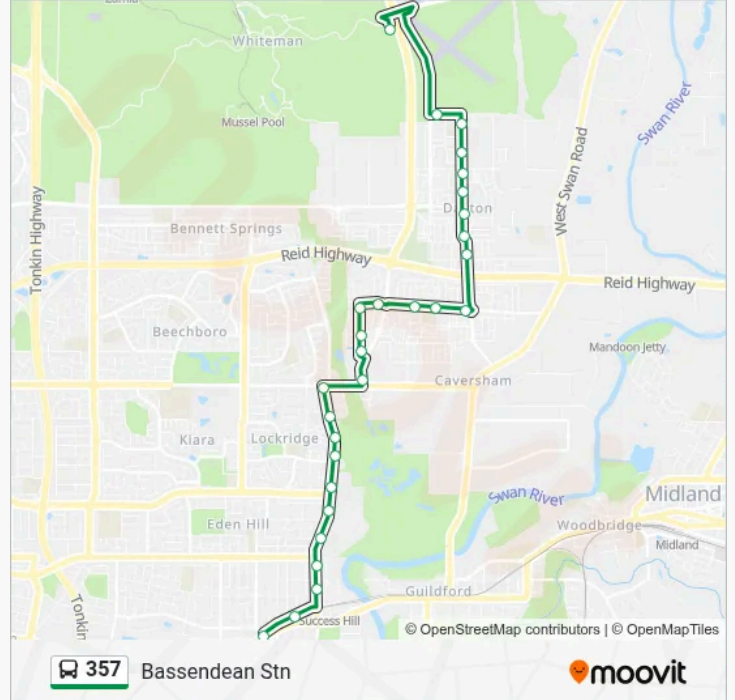

Use the Moovit App to find the closest 357 bus station near you and find out when is the next 357 bus arriving.

**Direction: Bassendean Stn**

28 stops

[VIEW LINE SCHEDULE](#)

- Whiteman Park Stn
- Harrow St After Isoodon St
- Arthur St After Harrow St
- Arthur St After Platinum Rd
- Arthur St After Cranleigh St
- Arthur St After Olivina Pwy
- Arthur St After Dayton Bvd
- Arthur St After Floribunda Gate
- Arthur St Before Victoria Rd
- Suffolk St After Arthur St
- Suffolk St Before Colorino Av
- Suffolk St Before Kerner Av
- Patricia St After Carignan Av
- Bennett St Before Patricia St
- Bennett St After Simla Pl
- Bennett St Before Benara Rd
- Daviot Rd Before Benara Rd
- Benara Rd Before Lord St
- Lord St After Thorley Wy
- Lord St After Sunridge Cl
- Lord St Before Rosher Rd

**357 bus Time Schedule**

Bassendean Stn Route Timetable:

Monday	05:33-04:57
Tuesday	05:33-04:57
Wednesday	05:33-04:57
Thursday	05:33-04:57
Friday	05:33-22:01
Saturday	06:59-20:00
Sunday	07:59-04:57

**357 bus Info**

**Direction:** Bassendean Stn

**Stops:** 28

**Trip Duration:** 24 min

**Line Summary:**

Lord St Before Morley Dr East  
 Lord St After Gallagher St  
 Lord St Before Bradshaw St  
 Lord St After Walter Rd East  
 Lord St After Eighth Av  
 Railway Pde After Fourth Av  
 Bassendean Stn

**Direction:** Whiteman Park Stn

**Stops:** 28

**Trip Duration:** 23 min

**Line Summary:**

Suffolk St Before Arthur St

Arthur St After Grandis Rd

Arthur St Before Floribunda Gate

Arthur St After St Leonards Bvd