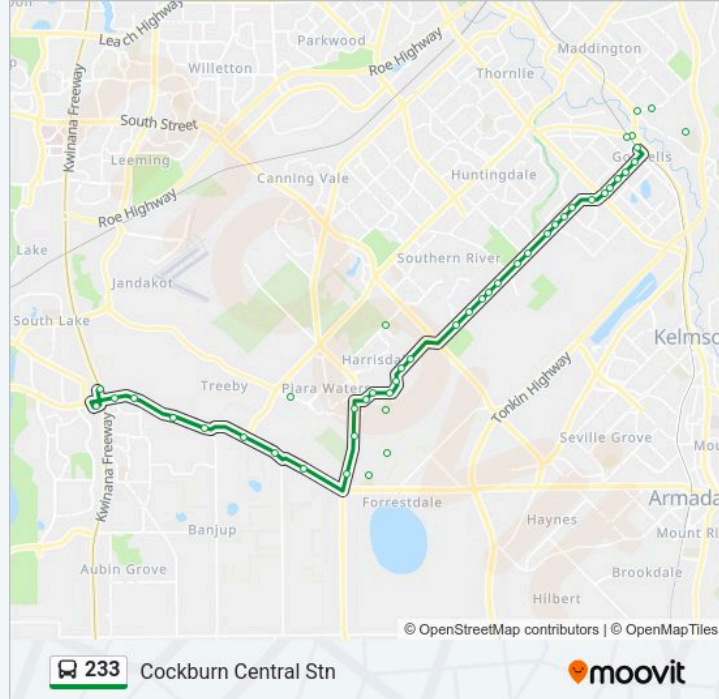

Southern River Rd Before Streamside St

Southern River Rd After Aldenham Dr

Mason Rd Piara Waters Shs

School Access Rd Carey Baptist College

Gracefield Bvd After Reilly Rd

Gracefield Bvd Before Silvershot Av

Gracefield Bvd After Woodleigh Wy

Gracefield Bvd Before Laverton Cr

Gracefield Bvd After Pyramid Rd

Keane Rd Stand 1

Yellowwood Av Harrisdale Shop Ctr

Nicholson Rd Before Exchange Av

Nicholson Rd Before Riva Ent

Monticello Pwy After Aleria Wy

Monticello Pwy St John Bosco College

Nicholson Rd Before Greywacke Ent

Armada Rd After Rossiter Av

Armada Rd After Wright Rd

Armada Rd After Warton Rd

Armada Rd After Liddelow Rd

Armada Rd Before Ghostgum Av

Armada Rd After Tapper Rd

Beeliar Dr After Freshwater Dr

Gateways Access Rd Cockburn Gateway Shop Ctr

Cockburn Central Stn

Direction: Lumen Christi College

40 stops

[VIEW LINE SCHEDULE](#)