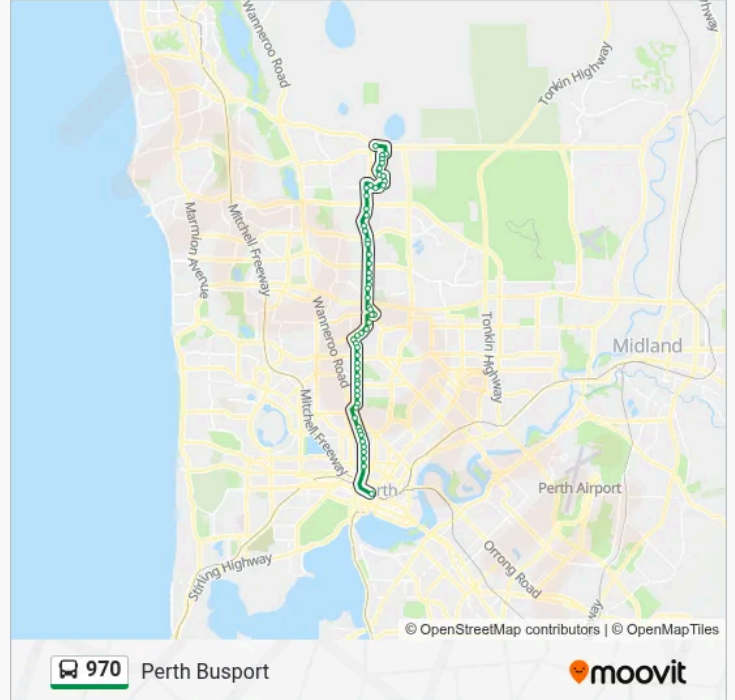

Direction: Perth Busport

Stops: 58

Trip Duration: 51 min

Line Summary:

Mirrabooka Av After Koondoola Av

Mirrabooka Av Mercy College

Mirrabooka Av After Beach Rd

Mirrabooka Av Before Heathcroft Rd

Flinders St Before Wiluna St

Wiluna St After Flinders St

Charles St After Hilda St

Charles St After Selkirk St

Charles St After Paddington St

Charles St After Elizabeth St

Charles St After Waugh St

Charles St After Angove St

Charles St After Albert St

Charles St After Alma Rd

Charles St After Vincent St

Perth Busport

Direction: Perth

60 stops

[VIEW LINE SCHEDULE](#)

Kingsway . After Hartman Dr

Kingsway Stand 2

Gnangara Rd After Sydney Rd

Coverwood Prom Before Warradale Tce

Warradale Tce Before Priest Rd

Southmead Dr After Warradale Tce

Southmead Dr Before Cantrell Cct

The Broadview After Southmead Dr