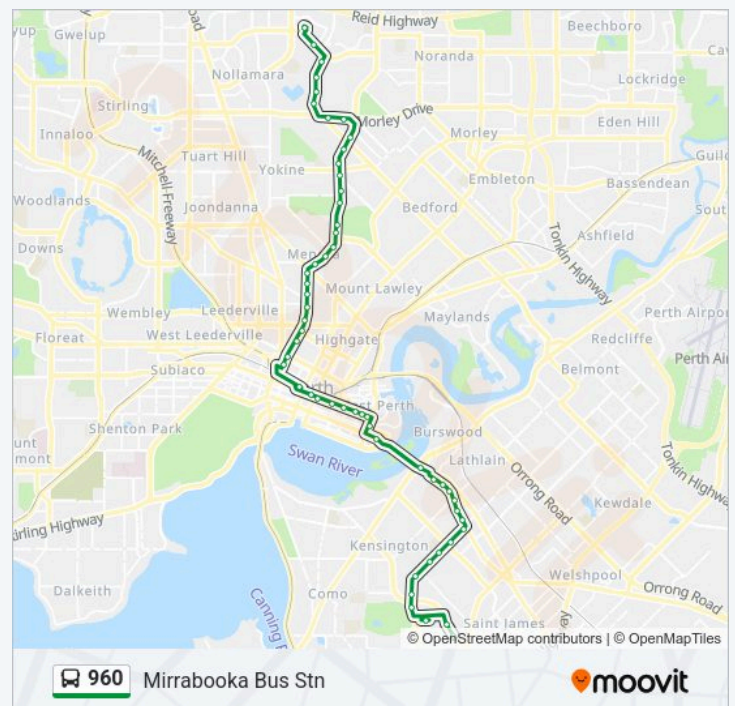

960 bus Info

Direction: Curtin University Bus Stn

Stops: 53

Trip Duration: 58 min

Line Summary:

Fitzgerald St After Marmion St
Fitzgerald St Before Forrest St
Fitzgerald St After Grosvenor Rd
Fitzgerald St After Vincent St
Fitzgerald St After Randell St
Fitzgerald St Before Aberdeen St
Fitzgerald St Fitzgerald Street Cat Id 11
Perth Busport
Wellington St Perth Stn Eastbound
Wellington St Western Power Cat Id 68
Wellington St Royal Perth Hospital Cat Id 69
Wellington St Hill Street Cat Id 70
Wellington St Wellington Square Cat Id 71
Wellington St Old Girls School Cat Id 72
Plain St After Hay St
Adelaide Tce, Westend Causeway Eastbound
Causeway Bus Stn
Albany Hwy After Teddington Rd
Albany Hwy After McMaster St
Albany Hwy Before Duncan St
Albany Hwy After Temple St
Albany Hwy After Gresham St
Kent St After Albany Hwy
Kent St Before Berwick St
Kent St Before Devenish St
Kent St Before Etwell St
Kent St After Jarrah Rd
Kent St After Turner Av
Kent St After Hayman Rd
Curtin Central Bus Stn
Hayman Rd Before Adie Ct
Curtin University Bus Stn

Direction: Mirrabooka Bus Stn

Stops: 55

Trip Duration: 64 min

Line Summary:

Fitzgerald St After Cowle St
Fitzgerald St After Bulwer St
Fitzgerald St After Chelmsford Rd
Fitzgerald St Before View St
Fitzgerald St After Menzies St
Fitzgerald St After Farmer St
Fitzgerald St After Nova L
Alexander Dr After Melrose Cr
Alexander Dr Before Holmfirth St
Alexander Dr After Bradford St
Alexander Dr After Central Av
Alexander Dr Before Plantation St
Alexander Dr Inglewood Aquatic Centre
Alexander Dr After Virgil Av
Alexander Dr Before Woodrow Av
Alexander Dr After Woodrow Av
Alexander Dr After Cornwall St
Alexander Dr After Grand Prom
Morley Dr Before Otley St
Morley Dr Before Grand Promenade
Dianella Dr Before Oliver St
Dianella Dr Before Gay St
Dianella Dr After Gay St
Dianella Dr After Cottonwood Cr
Yirrigan Dr After Coralberry Cr
Mirrabooka Bus Stn