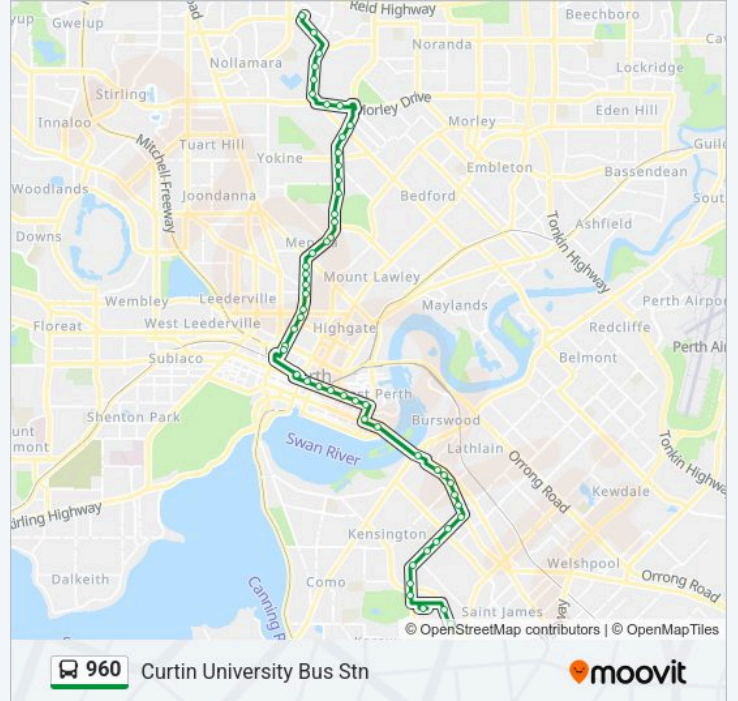

Use the Moovit App to find the closest 960 bus station near you and find out when is the next 960 bus arriving.

Direction: Curtin University Bus Stn

53 stops

[VIEW LINE SCHEDULE](#)

Mirrabooka Bus Stn
Yirrigan Dr After Farrier Rd
Dianella Dr After Majestic Pde
Dianella Dr Before Gay St
Dianella Dr Before Oliver St
Dianella Dr After Oliver St
Morley Dr After Baxter Pl
Morley Dr After Otley St
Alexander Dr After Waverley St
Alexander Dr After Grand Prom
Alexander Dr Before Woodrow Av
Alexander Dr Before Homer St
Alexander Dr After Virgil Av
Alexander Dr - Inglewood Aquatic Centre
Alexander Dr After Plantation St
Alexander Dr Before Rossiter Av
Alexander Dr Before Bradford St
Alexander Dr After Bradford St
Alexander Dr After Thongsbridge St
Fitzgerald St After Russell Av
Fitzgerald St After York St

960 bus Info

Direction: Curtin University Bus Stn

Stops: 53

Trip Duration: 58 min

Line Summary:

Fitzgerald St After Marmion St
Fitzgerald St Before Forrest St
Fitzgerald St After Grosvenor Rd
Fitzgerald St After Vincent St
Fitzgerald St After Randell St
Fitzgerald St Before Aberdeen St
Fitzgerald St Fitzgerald Street Cat Id 11
Perth Busport
Wellington St Perth Stn Eastbound
Wellington St Western Power Cat Id 68
Wellington St Royal Perth Hospital Cat Id 69
Wellington St Hill Street Cat Id 70
Wellington St Wellington Square Cat Id 71
Wellington St Old Girls School Cat Id 72
Plain St After Hay St
Adelaide Tce, Westend Causeway Eastbound
Causeway Bus Stn
Albany Hwy After Teddington Rd
Albany Hwy After McMaster St
Albany Hwy Before Duncan St
Albany Hwy After Temple St
Albany Hwy After Gresham St
Kent St After Albany Hwy
Kent St Before Berwick St
Kent St Before Devenish St
Kent St Before Etwell St
Kent St After Jarrah Rd
Kent St After Turner Av
Kent St After Hayman Rd
Curtin Central Bus Stn
Hayman Rd Before Adie Ct
Curtin University Bus Stn