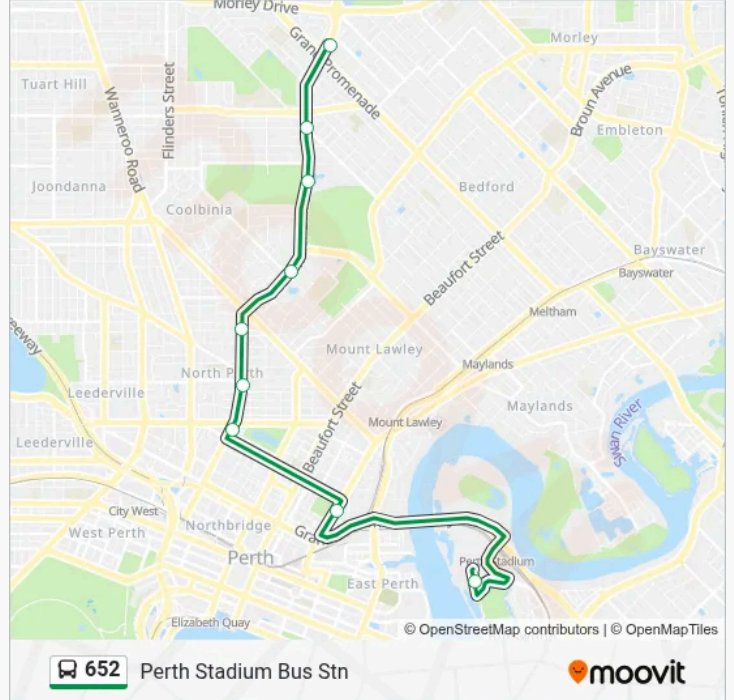

Use the Moovit App to find the closest 652 bus station near you and find out when is the next 652 bus arriving.

Direction: Perth Stadium Bus Stn

12 stops

[VIEW LINE SCHEDULE](#)

Mirrabooka Bus Stn
Dianella Dr After Majestic Pde
Dianella Dr After Oliver St
Alexander Dr After Waverley St
Alexander Dr Before Homer St
Alexander Dr - Inglewood Aquatic Centre
Alexander Dr Before Bradford St
Fitzgerald St After Russell Av
Fitzgerald St Before Forrest St
Fitzgerald St After Vincent St
Lord St After Coolgardie Tce
Perth Stadium Bus Stn

652 bus Info

Direction: Perth Stadium Bus Stn

Stops: 12

Trip Duration: 35 min

Line Summary:

Direction: Mirrabooka Bus Stn

13 stops

[VIEW LINE SCHEDULE](#)

- Perth Stadium Bus Stn
- Lord St Before Murchison Tce
- Fitzgerald St After Bulwer St
- Fitzgerald St Before View St
- Fitzgerald St After Farmer St
- Fitzgerald St After Nova L
- Alexander Dr After Bradford St
- Alexander Dr Inglewood Aquatic Centre
- Alexander Dr Before Woodrow Av
- Alexander Dr After Grand Prom
- Dianella Dr Before Oliver St
- Dianella Dr After Cottonwood Cr
- Mirrabooka Bus Stn

652 bus Info

Direction: Mirrabooka Bus Stn

Stops: 13

Trip Duration: 34 min

Line Summary:

652 bus time schedules and route maps are available in an offline PDF at moovitapp.com. Use the Moovit App to see live bus times, train schedule or subway schedule, and step-by-step directions for all public transit in Perth.