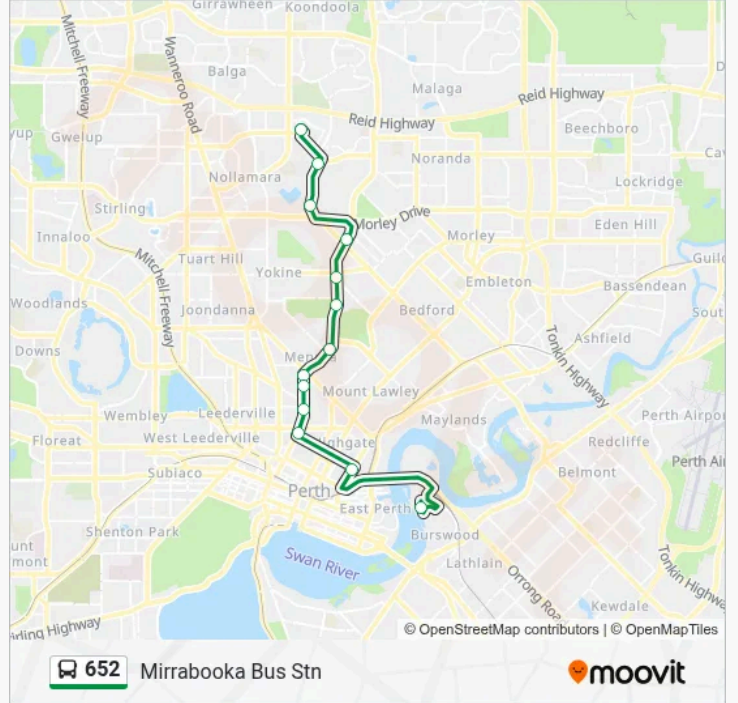

Use the Moovit App to find the closest 652 bus station near you and find out when is the next 652 bus arriving.

Direction: Perth Stadium Bus Stn

12 stops

[VIEW LINE SCHEDULE](#)

Mirrabooka Bus Stn
Dianella Dr After Majestic Pde
Dianella Dr After Oliver St
Alexander Dr After Waverley St
Alexander Dr Before Homer St
Alexander Dr - Inglewood Aquatic Centre
Alexander Dr Before Bradford St
Fitzgerald St After Russell Av
Fitzgerald St Before Forrest St
Fitzgerald St After Vincent St
Lord St After Coolgardie Tce
Perth Stadium Bus Stn

652 bus Info

Direction: Perth Stadium Bus Stn

Stops: 12

Trip Duration: 35 min

Line Summary:

Direction: Mirrabooka Bus Stn

13 stops

[VIEW LINE SCHEDULE](#)

- Perth Stadium Bus Stn
- Lord St Before Murchison Tce
- Fitzgerald St After Bulwer St
- Fitzgerald St Before View St
- Fitzgerald St After Farmer St
- Fitzgerald St After Nova L
- Alexander Dr After Bradford St
- Alexander Dr Inglewood Aquatic Centre
- Alexander Dr Before Woodrow Av
- Alexander Dr After Grand Prom
- Dianella Dr Before Oliver St
- Dianella Dr After Cottonwood Cr
- Mirrabooka Bus Stn

652 bus Info

Direction: Mirrabooka Bus Stn

Stops: 13

Trip Duration: 34 min

Line Summary:

652 bus time schedules and route maps are available in an offline PDF at moovitapp.com. Use the Moovit App to see live bus times, train schedule or subway schedule, and step-by-step directions for all public transit in Perth.