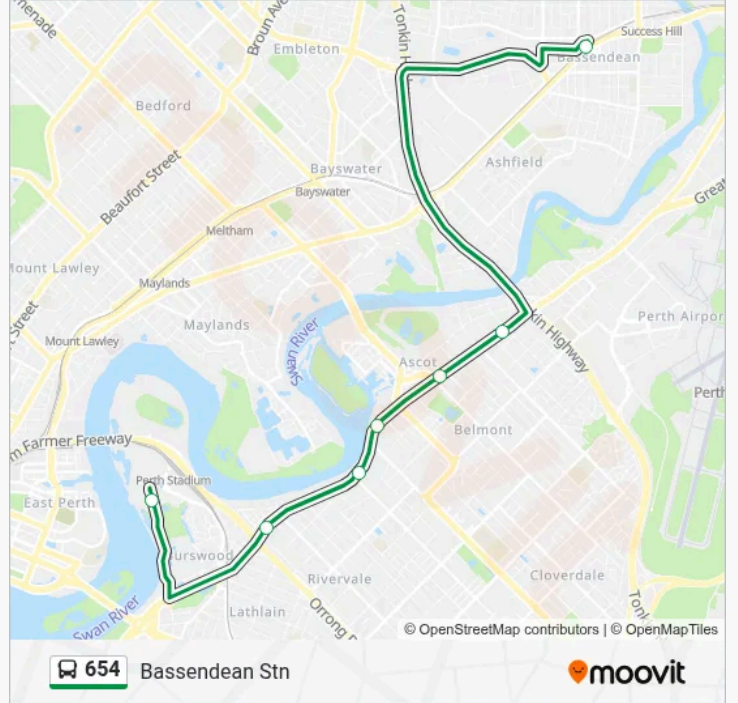

Use the Moovit App to find the closest 654 bus station near you and find out when is the next 654 bus arriving.

Direction: Perth Stadium Bus Stn

7 stops

[VIEW LINE SCHEDULE](#)

Bassendean Stn

Great Eastern Hwy Before Lyall St

654 bus Info**Direction:** Perth Stadium Bus Stn**Stops:** 7**Trip Duration:** 27 min**Line Summary:**

Direction: Bassendean Stn

7 stops

[VIEW LINE SCHEDULE](#)

- Perth Stadium Bus Stn
- Great Eastern Hwy Before Norwood Rd
- Great Eastern Hwy After Belmont Av
- Great Eastern Hwy Before Hehir St
- Great Eastern Hwy After Hardey Rd
- Great Eastern Hwy After Moreing St
- Bassendean Stn

654 bus Info

Direction: Bassendean Stn

Stops: 7

Trip Duration: 29 min

Line Summary:

654 bus time schedules and route maps are available in an offline PDF at moovitapp.com. Use the Moovit App to see live bus times, train schedule or subway schedule, and step-by-step directions for all public transit in Perth.