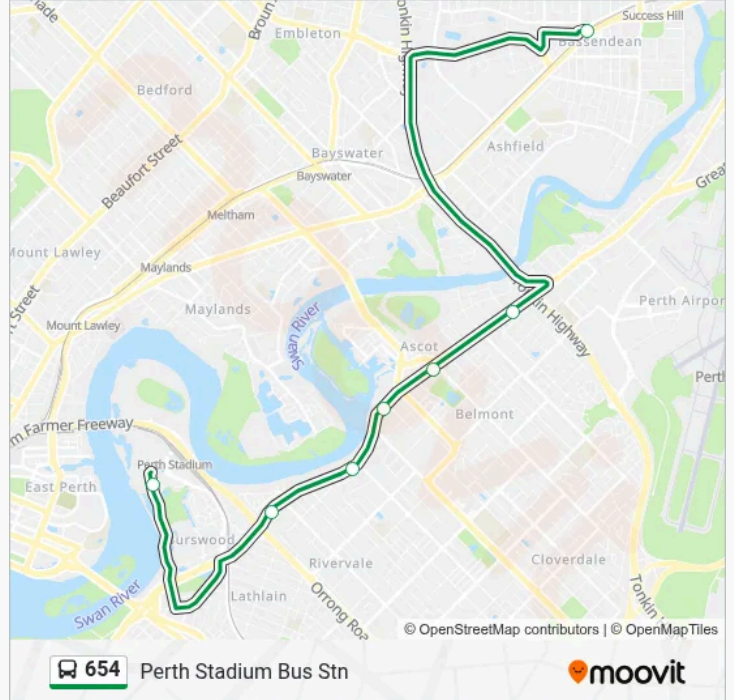

Use the Moovit App to find the closest 654 bus station near you and find out when is the next 654 bus arriving.

Direction: Perth Stadium Bus Stn

7 stops

[VIEW LINE SCHEDULE](#)

Bassendean Stn

Great Eastern Hwy Before Lyall St

Great Eastern Hwy After Hardey Rd

Great Eastern Hwy After Hehir St

Great Eastern Hwy After Belmont Av

Great Eastern Hwy Before Surrey Rd

Perth Stadium Bus Stn

654 bus Time Schedule

Perth Stadium Bus Stn Route Timetable:

654 bus Info**Direction:** Perth Stadium Bus Stn**Stops:** 7**Trip Duration:** 27 min**Line Summary:**

Direction: Bassendean Stn

7 stops

[VIEW LINE SCHEDULE](#)

- Perth Stadium Bus Stn
- Great Eastern Hwy Before Norwood Rd
- Great Eastern Hwy After Belmont Av
- Great Eastern Hwy Before Hehir St
- Great Eastern Hwy After Hardey Rd
- Great Eastern Hwy After Moreing St
- Bassendean Stn

654 bus Info

Direction: Bassendean Stn

Stops: 7

Trip Duration: 29 min

Line Summary:

654 bus time schedules and route maps are available in an offline PDF at moovitapp.com. Use the Moovit App to see live bus times, train schedule or subway schedule, and step-by-step directions for all public transit in Perth.