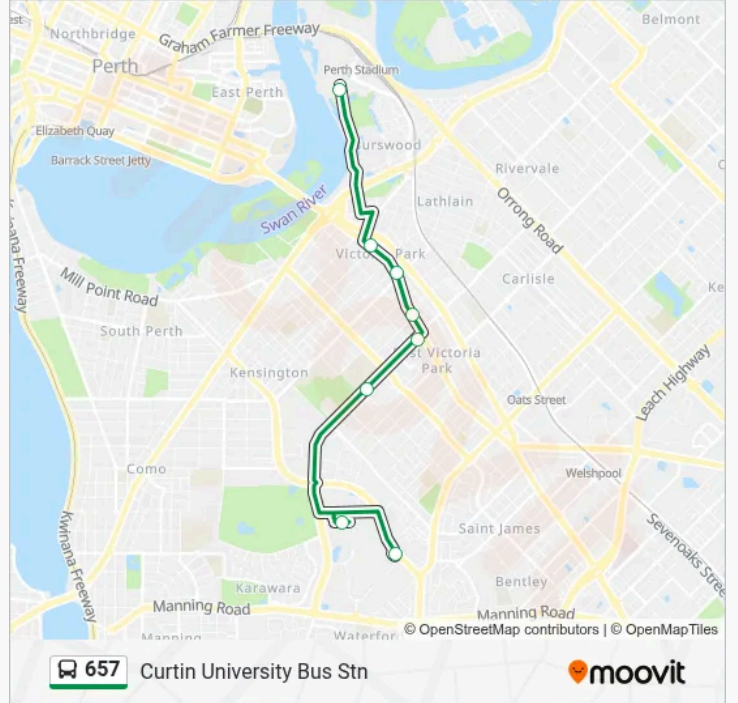

Use the Moovit App to find the closest 657 bus station near you and find out when is the next 657 bus arriving.

**Direction: Perth Stadium Bus Stn**

8 stops

[VIEW LINE SCHEDULE](#)

Curtin University Bus Stn

Curtin Central Bus Stn

Kent St After Devenish St

Kent St Before Albany Hwy

Albany Hwy After Tuam St

Albany Hwy Before Mcmillan St

Albany Hwy After McMaster St

Perth Stadium Bus Stn

**657 bus Time Schedule**

**Direction:** Perth Stadium Bus Stn

**Stops:** 8

**Trip Duration:** 27 min

**Line Summary:**

**Direction: Curtin University Bus Stn**

8 stops

[VIEW LINE SCHEDULE](#)

- Perth Stadium Bus Stn
- Albany Hwy After Teddington Rd
- Albany Hwy Before Duncan St
- Albany Hwy After Gresham St
- Kent St After Albany Hwy
- Kent St Before Devenish St
- Curtin Central Bus Stn
- Curtin University Bus Stn

**657 bus Info**

**Direction:** Curtin University Bus Stn

**Stops:** 8

**Trip Duration:** 28 min

**Line Summary:**

657 bus time schedules and route maps are available in an offline PDF at [moovitapp.com](https://moovitapp.com). Use the Moovit App to see live bus times, train schedule or subway schedule, and step-by-step directions for all public transit in Perth.