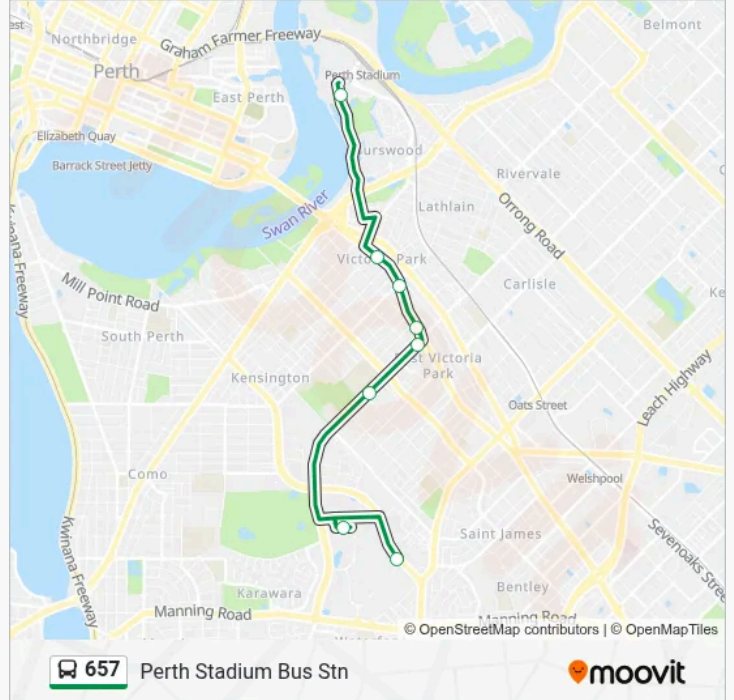

Use the Moovit App to find the closest 657 bus station near you and find out when is the next 657 bus arriving.

**Direction: Perth Stadium Bus Stn**

8 stops

[VIEW LINE SCHEDULE](#)

Curtin University Bus Stn

Curtin Central Bus Stn

Kent St After Devenish St

Kent St Before Albany Hwy

Albany Hwy After Tuam St

Albany Hwy Before Mcmillan St

Albany Hwy After McMaster St

Perth Stadium Bus Stn

**657 bus Time Schedule**

**Direction:** Perth Stadium Bus Stn

**Stops:** 8

**Trip Duration:** 27 min

**Line Summary:**

**Direction: Curtin University Bus Stn**

8 stops

[VIEW LINE SCHEDULE](#)

- Perth Stadium Bus Stn
- Albany Hwy After Teddington Rd
- Albany Hwy Before Duncan St
- Albany Hwy After Gresham St
- Kent St After Albany Hwy
- Kent St Before Devenish St
- Curtin Central Bus Stn
- Curtin University Bus Stn

**657 bus Info**

**Direction:** Curtin University Bus Stn

**Stops:** 8

**Trip Duration:** 28 min

**Line Summary:**

657 bus time schedules and route maps are available in an offline PDF at [moovitapp.com](https://moovitapp.com). Use the Moovit App to see live bus times, train schedule or subway schedule, and step-by-step directions for all public transit in Perth.