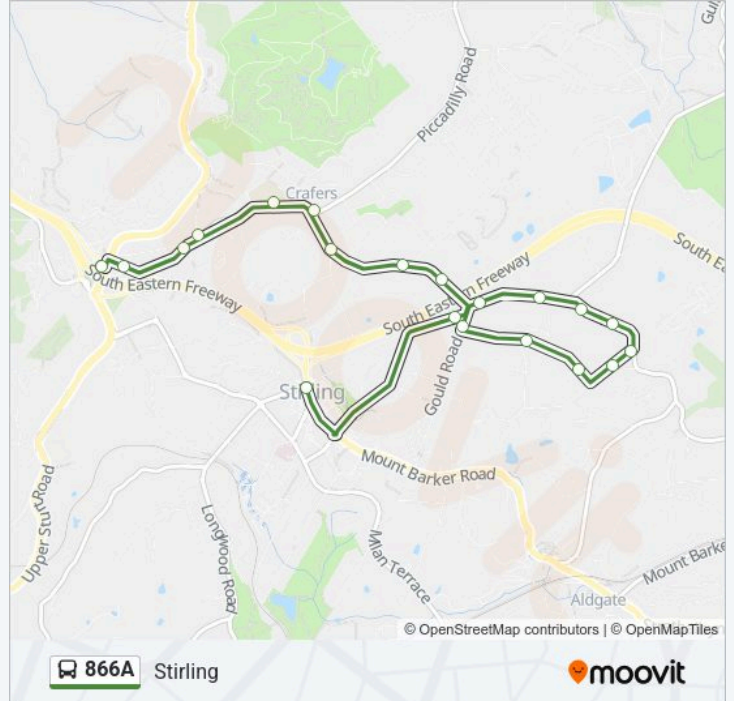

Direction: Stirling

20 stops

[VIEW LINE SCHEDULE](#)

- Stop 24A / Zone A Crafers Park N Ride
- Stop 25 Main St - North side
- Stop 26 Piccadilly Rd - North West side
- Stop 27 Piccadilly Rd - North West side
- Stop 29 Piccadilly Rd - North side
- Stop 30 Piccadilly Rd - North East side
- Stop 31 Old Mt Barker Rd - North East side
- Stop 32 Old Mt Barker Rd - North side
- Stop 33 Old Mt Barker Rd - North East side
- Stop 34 Gould Rd - East side
- Stop 34H Braeside Rd - North side
- Stop 34G Braeside Rd - North East side
- Stop 34F Paratoo Rd - North West side
- Stop 34E Paratoo Rd - North West side
- Stop 34D Old Mt Barker Rd - South side
- Stop 34C Old Mt Barker Rd - South side
- Stop 34B Old Mt Barker Rd - South side
- Stop 34A Old Mt Barker Rd - South side
- Stop 34 Pomona Rd - South side
- Stop 36 / Zone B Mt Barker Rd - West side

Trip Duration: 15 min

Line Summary:

Direction: Crafers Ramp

22 stops

[VIEW LINE SCHEDULE](#)

- Stop 36A Avenue Rd - North side
- Stop 35 Pomona Rd - North side
- Stop 34 Pomona Rd - North side
- Stop 34 Gould Rd - East side
- Stop 34H Braeside Rd - North side
- Stop 34G Braeside Rd - North East side
- Stop 34F Paratoo Rd - North West side
- Stop 34E Paratoo Rd - North West side
- Stop 34D Old Mt Barker Rd - South side
- Stop 34C Old Mt Barker Rd - South side
- Stop 34B Old Mt Barker Rd - South side
- Stop 34A Old Mt Barker Rd - South side
- Stop 33 Old Mt Barker Rd - South West side
- Stop 32 Old Mt Barker Rd - South side
- Stop 31 Old Mt Barker Rd - South West side
- Stop 30 Piccadilly Rd - South West side
- Stop 29 Piccadilly Rd - South side
- Stop 28 Piccadilly Rd - South East side