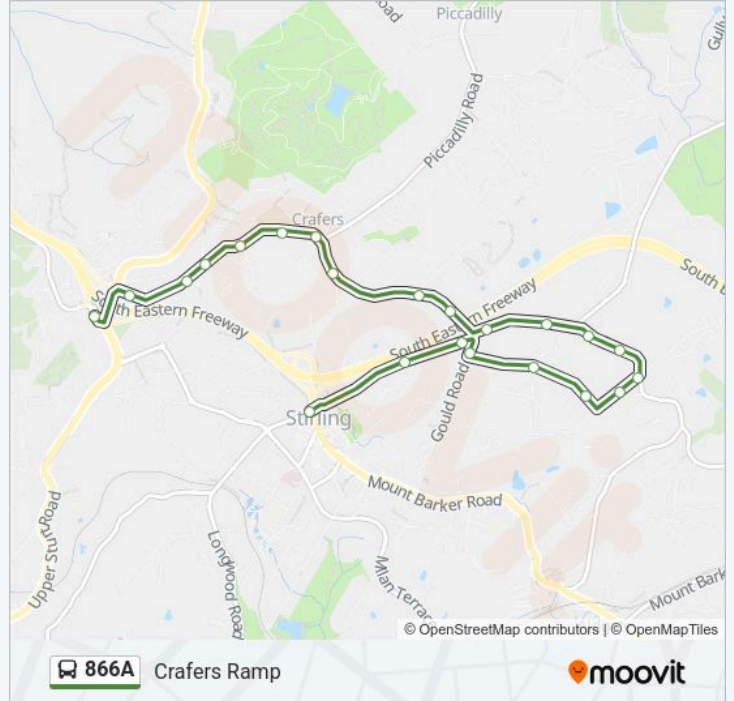

Trip Duration: 15 min

Line Summary:

Direction: Crafers Ramp

22 stops

[VIEW LINE SCHEDULE](#)

- Stop 36A Avenue Rd - North side
- Stop 35 Pomona Rd - North side
- Stop 34 Pomona Rd - North side
- Stop 34 Gould Rd - East side
- Stop 34H Braeside Rd - North side
- Stop 34G Braeside Rd - North East side
- Stop 34F Paratoo Rd - North West side
- Stop 34E Paratoo Rd - North West side
- Stop 34D Old Mt Barker Rd - South side
- Stop 34C Old Mt Barker Rd - South side
- Stop 34B Old Mt Barker Rd - South side
- Stop 34A Old Mt Barker Rd - South side
- Stop 33 Old Mt Barker Rd - South West side
- Stop 32 Old Mt Barker Rd - South side
- Stop 31 Old Mt Barker Rd - South West side
- Stop 30 Piccadilly Rd - South West side
- Stop 29 Piccadilly Rd - South side
- Stop 28 Piccadilly Rd - South East side

Stops: 22

Trip Duration: 11 min

Line Summary:

Stop 27 Piccadilly Rd - South East side

Stop 26 Piccadilly Rd - South East side

Stop 25 Main St - South side

Stop 24 Crafers Ramp - South side

866A bus time schedules and route maps are available in an offline PDF at moovitapp.com. Use the Moovit App to see live bus times, train schedule or subway schedule, and step-by-step directions for all public transit in Adelaide.