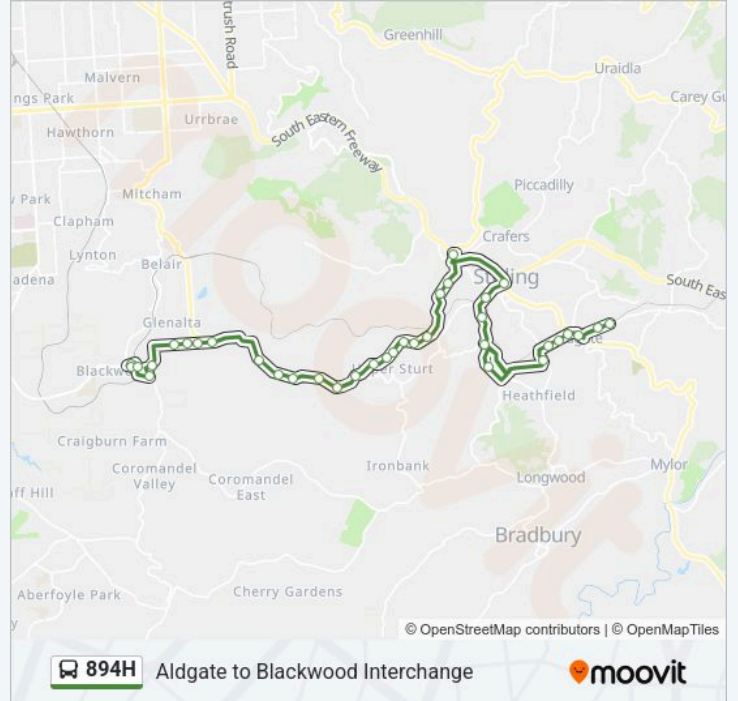

Stop 34A Waverley Ridge Rd - East side

Stop 34 Waverley Ridge Rd - South East side

Stop 33B Upper Sturt Rd - South side

Stop 33A Upper Sturt Rd - South side

Stop 33 Upper Sturt Rd - South side

Stop 32B Upper Sturt Rd - South East side

Stop 32A Upper Sturt Rd - South East side

Stop 32 Upper Sturt Rd - South side

Stop 31B Upper Sturt Rd - South East side

Stop 31A Upper Sturt Rd - South side

Stop 31 Upper Sturt Rd - South side

Stop 30B Upper Sturt Rd - South side

Stop 30A Upper Sturt Rd - South side

Stop 30 Upper Sturt Rd - South West side

Stop 29 Upper Sturt Rd - South side

Stop 36 Hawthorndene Dr - South side

Stop 35 Hawthorndene Dr - South side

Stop 34 Hawthorndene Dr - South side

Stop 44 Watahuna Ave - South East side

Stop 45 Hewett Ave - East side

Stop 33A Main Rd - South side

Stop 31A Station Rd - North side

Zone B Blackwood Interchange

894H bus time schedules and route maps are available in an offline PDF at moovitapp.com. Use the Moovit App to see live bus times, train schedule or subway schedule, and step-by-step directions for all public transit in Adelaide.

© 2025 Moovit - All Rights Reserved