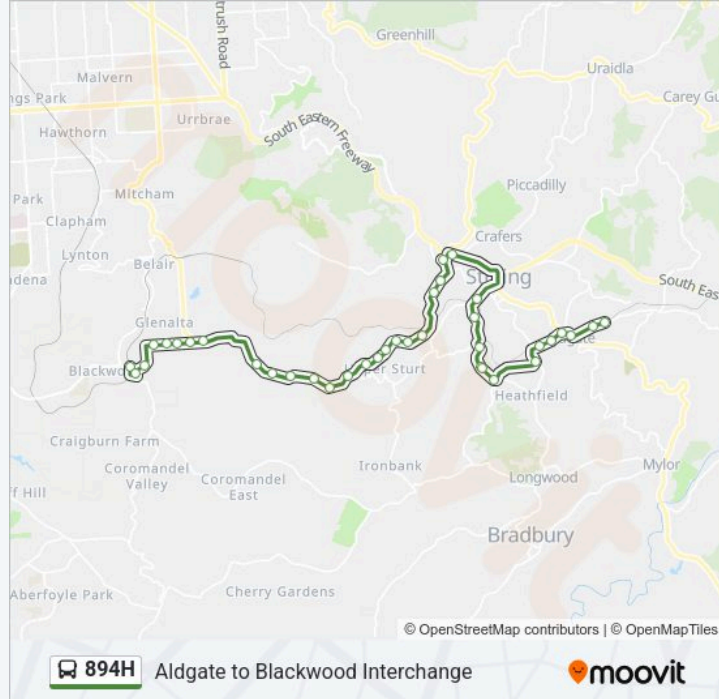

**Direction: Aldgate**

37 stops

[VIEW LINE SCHEDULE](#)

- Zone B Blackwood Interchange
- Stop 45 East Tce - West side
- Stop 44 Watahuna Ave - North West side
- Stop 33L Hawthorndene Dr - North side
- Stop 34 Hawthorndene Dr - North side
- Stop 35 Hawthorndene Dr - North side
- Stop 36 Hawthorndene Dr - North side
- Stop 29 Upper Sturt Rd - North side
- Stop 30 Upper Sturt Rd - North East side
- Stop 30A Upper Sturt Rd - North side
- Stop 30B Upper Sturt Rd - North side
- Stop 31 Upper Sturt Rd - North side
- Stop 31A Upper Sturt Rd - North side
- Stop 31B Upper Sturt Rd - North West side
- Stop 32 Upper Sturt Rd - North side
- Stop 32A Upper Sturt Rd - North West side
- Stop 32B Upper Sturt Rd - North West side
- Stop 33 Upper Sturt Rd - North side
- Stop 33A Upper Sturt Rd - North side
- Stop 33B Upper Sturt Rd - North side
- Stop 34 Waverley Ridge Rd - North West side

**Stops:** 37

**Trip Duration:** 36 min

**Line Summary:**

Stop 34A Waverley Ridge Rd - North West side

Stop 24 Crafers Ramp - South side

Stop 25 Main St - North side

Stop 36B Avenue Rd - South East side

Stop 36C Longwood Rd - North East side

Stop 37 Longwood Rd - East side

Stop 37A Longwood Rd - East side

Zone A Heathfield High School

Stop 38 Longwood Rd - North side

Stop 40 Cricklewood Rd - West side

Stop 40A Churinga Rd - North side

Stop 40B Churinga Rd - North West side

Stop 41 Euston Rd - North side

Stop 42 Mt Barker Rd - North side

Stop 43 Mt Barker Rd - North West side

Stop 44 Mt Barker Rd - North side

**Direction: Blackwood**

36 stops

[VIEW LINE SCHEDULE](#)

Stop 44 Mt Barker Rd - South side