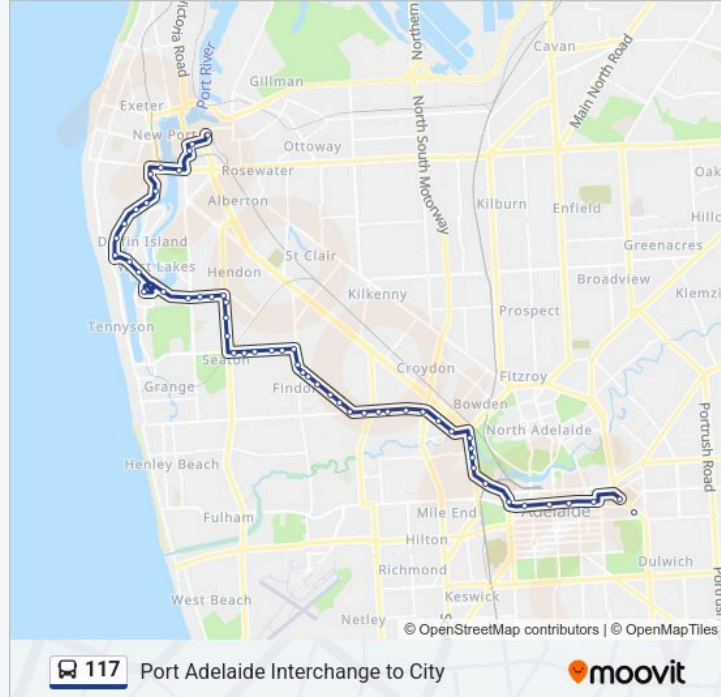

Stop 33 West Lakes Blvd - South side

Stop 33A West Lakes Blvd - South side

Stop 33C West Lakes Blvd - South side

Zone B West Lakes Interchange - West side

Stop 33E West Lakes Blvd - South side

Stop 33F West Lakes Blvd - South side

Stop 34 Bartley Tce - West side

Stop 35 Bartley Tce - West side

Stop 35A Bartley Tce - West side

Stop 35B Bartley Tce - North West side

Stop 36 Bartley Tce - West side

Stop 36A Bartley Tce - West side

Stop 36B Bartley Tce - West side

Stop 37A Bower Rd - North side

Stop 38 Bower Rd - North side

Stop 39 Church St - West side

Stop 39A Dale St - North side

Zone B Port Dock Interchange

**Direction: City**

47 stops

[VIEW LINE SCHEDULE](#)

Zone A Port Dock Interchange

Stop 39A Dale St - South side

Stop 39 Church St - East side

Stop 38 Bower Rd - South side

Stop 37A Bower Rd - South side

Stop 36B Bartley Tce - East side

Stop 36A Bartley Tce - East side