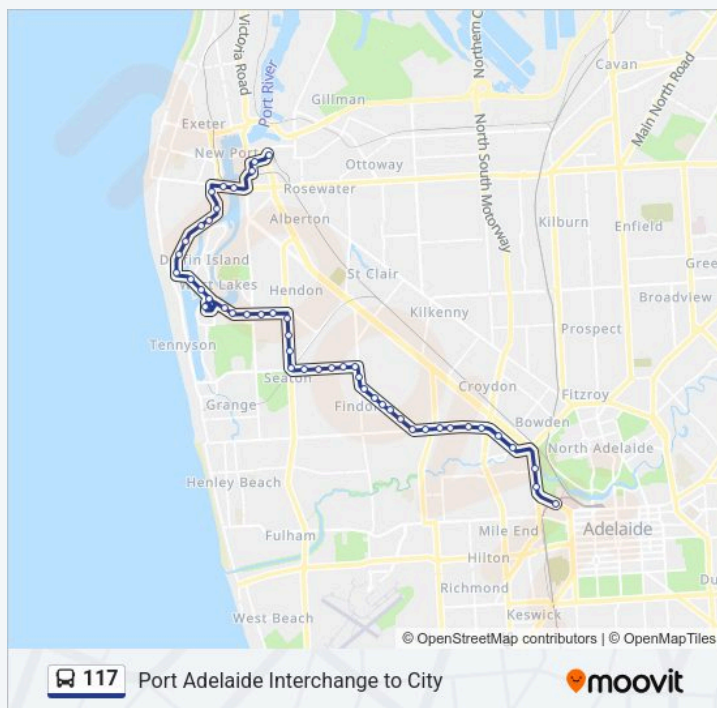

Stop 37A Bower Rd - North side

Stop 38 Bower Rd - North side

Stop 39 Church St - West side

Stop 39A Dale St - North side

Zone B Port Dock Interchange

**Direction: City**

47 stops

[VIEW LINE SCHEDULE](#)

Stop 33 West Lakes Blvd - North side

Stop 32A West Lakes Blvd - North side

Stop 32 Tapleys Hill Rd - East side

Stop 31 Tapleys Hill Rd - East side

Stop 30 Tapleys Hill Rd - East side

Stop 29 Tapleys Hill Rd - East side

Stop 28 Trimmer Pde - North side

Stop 27 Trimmer Pde - North side

**117 bus Time Schedule**

City Route Timetable:

Monday	06:14-23:02
Tuesday	06:14-23:02
Wednesday	06:14-23:02
Thursday	06:14-23:02
Friday	06:14-23:02
Saturday	07:10-22:20
Sunday	08:55-22:20

**117 bus Info**

**Direction: City**

**Stops: 47**

**Trip Duration: 44 min**

**Line Summary:**

Stop 26 Trimmer Pde - North side

Stop 25 Trimmer Pde - North side

Stop 24 Trimmer Pde - North side