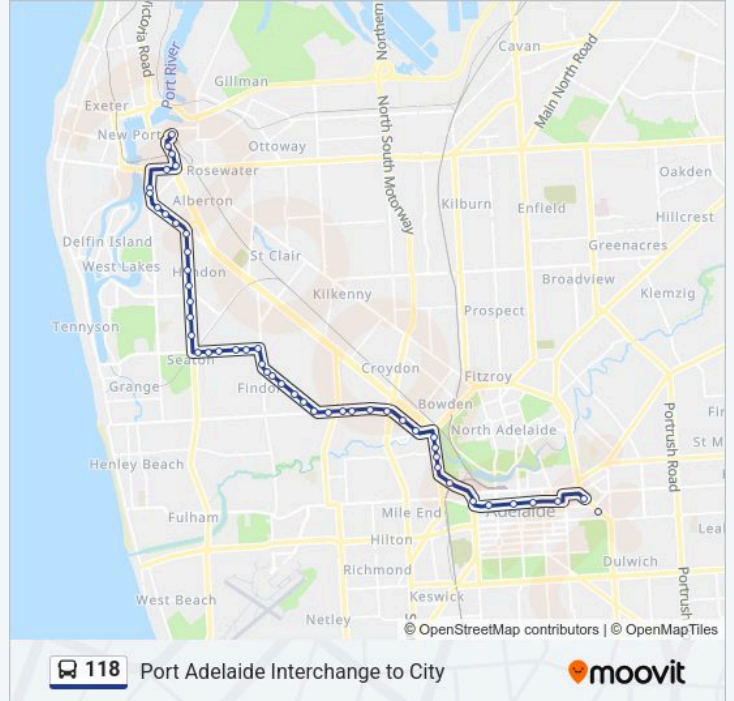

- Stop 20 Crittenden Rd - South West side
- Stop 21 Crittenden Rd - South West side
- Stop 22 Crittenden Rd - South West side
- Stop 22A Crittenden Rd - South West side
- Stop 23 Findon Rd - West side
- Stop 24 Trimmer Pde - South side
- Stop 25 Trimmer Pde - South side
- Stop 26 Trimmer Pde - South side
- Stop 27 Trimmer Pde - South side
- Stop 28 Trimmer Pde - South side
- Stop 29 Trimmer Pde - South side
- Stop 30 Tapleys Hill Rd - West side
- Stop 31 Tapleys Hill Rd - West side
- Stop 32 Tapleys Hill Rd - West side
- Stop 33 Tapleys Hill Rd - West side
- Stop 33A Tapleys Hill Rd - West side
- Stop 33B Tapleys Hill Rd - West side
- Stop 33C Tapleys Hill Rd - West side
- Stop 34 Old Port Rd - South West side
- Stop 34A Old Port Rd - South side
- Stop 35 Old Port Rd - South side
- Stop 35A Old Port Rd - West side
- Stop 35B Old Port Rd - West side
- Stop 36 Grand Junction Rd - North side
- Stop 37 Commercial Rd - West side
- Stop 38 Commercial Rd - South West side
- Stop 39 Commercial Rd - South West side
- Zone B Port Dock Interchange

Port Adelaide Interchange to City

Direction: City

40 stops

[VIEW LINE SCHEDULE](#)

Zone A Port Dock Interchange

118 bus Time Schedule

City Route Timetable:

Monday 05:53-22:29

Tuesday 05:53-22:29