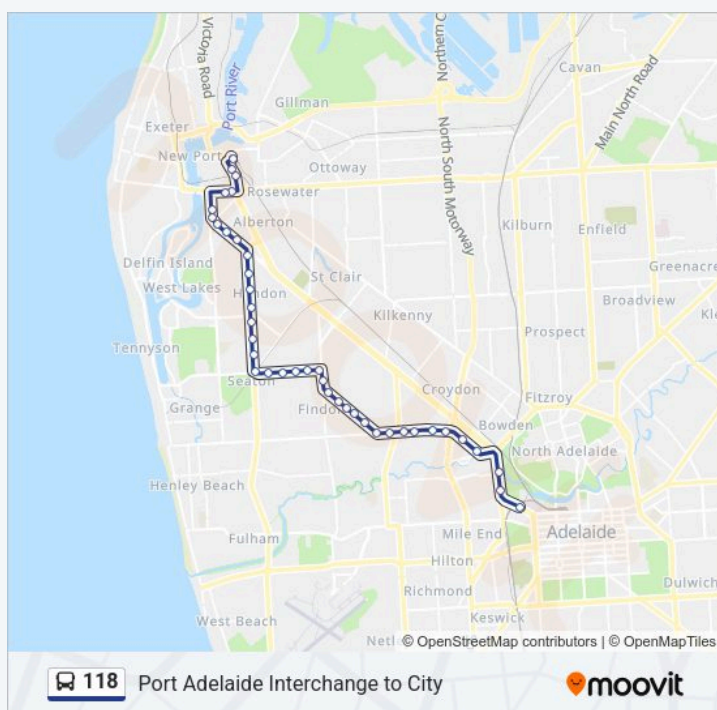

118 Line

Port Adelaide Interchange to City

[Get The App](#)

The 118 bus line (Port Adelaide Interchange to City) has 2 routes. For regular weekdays, their operation hours are:
(1) Port Adelaide: 06:25-23:13(2) City: 05:53-22:29

Use the Moovit App to find the closest 118 bus station near you and find out when is the next 118 bus arriving.

Direction: Port Adelaide

49 stops

[VIEW LINE SCHEDULE](#)

- Stop V1 Dequetteville Tce - West side
- Stop X1 Dequetteville Tce - South West side
- Stop R1 Grenfell St - South side
- Stop T2 Grenfell St - South side
- Stop V3 Currie St - South side
- Stop X1 Currie St - South side
- Stop X1 West Tce - West side
- Stop 1 Port Rd - South side
- Stop 2 Port Rd - West side
- Stop 3 Port Rd - West side
- Stop 4 Port Rd - West side
- Stop 5 Port Rd - West side
- Stop 6 Manton St - South side
- Stop 7 Manton St - South side
- Stop 12 Grange Rd - South side
- Stop 13 Grange Rd - South side
- Stop 14 Grange Rd - South side
- Stop 15 Grange Rd - South side
- Stop 16 Grange Rd - South side
- Stop 18 Crittenden Rd - South West side
- Stop 19 Crittenden Rd - South West side

Port Adelaide Interchange to City

Direction: City

40 stops

[VIEW LINE SCHEDULE](#)

Zone A Port Dock Interchange

118 bus Time Schedule

City Route Timetable:

Monday 05:53-22:29

Wednesday	05:53-22:29
Thursday	05:53-22:29
Friday	05:53-22:29
Saturday	06:49-22:47
Sunday	08:39-22:47

118 bus Info

Direction: City

Stops: 40

Trip Duration: 36 min

Line Summary:

Stop 13 Grange Rd - North side