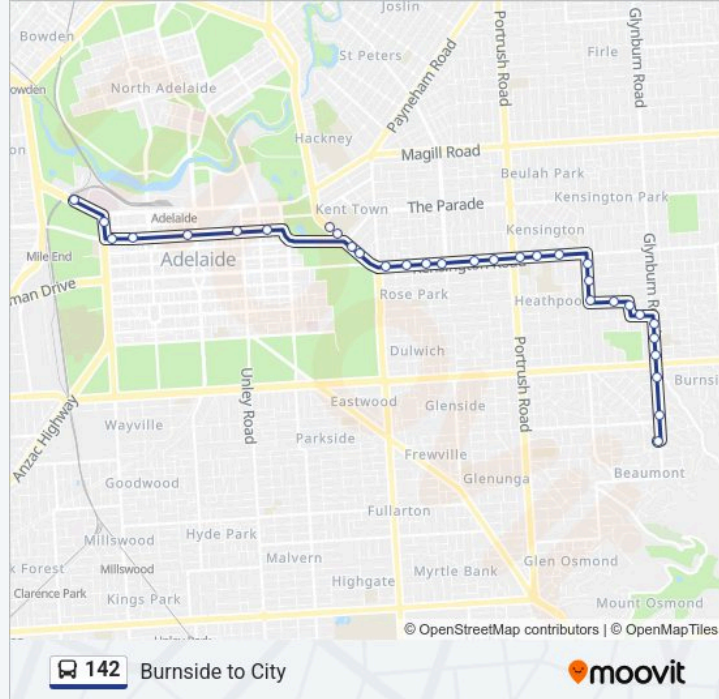

142 bus Info**Direction:** Burnside**Stops:** 32**Trip Duration:** 35 min**Line Summary:**

Stop 11 Tusmore Ave - East side

Stop 12 Tusmore Ave - East side

Stop 13 Rochester St - North side

Stop 14 Philip Ave - East side

Stop 15 Knightsbridge Rd - North side

Stop 16 Glynburn Rd - East side

Stop 17 Glynburn Rd - East side

Stop 18 Glynburn Rd - East side

Stop 19 Glynburn Rd - East side

Stop 20 Glynburn Rd - East side

Stop 21 Glynburn Rd - West side

Direction: City

28 stops

[VIEW LINE SCHEDULE](#)

Stop 21 Glynburn Rd - West side

Stop 20 Glynburn Rd - West side

Stop 19 Glynburn Rd - West side

Stop 18 Glynburn Rd - West side

Stop 17 Glynburn Rd - West side

Stop 16 Glynburn Rd - West side

Stop 15 Knightsbridge Rd - South side

Stop 14 Philip Ave - West side

Stop 13 Rochester St - South side

Stop 12 Tusmore Ave - West side

Stop 11 Tusmore Ave - West side

Stop 10 Tusmore Ave - West side