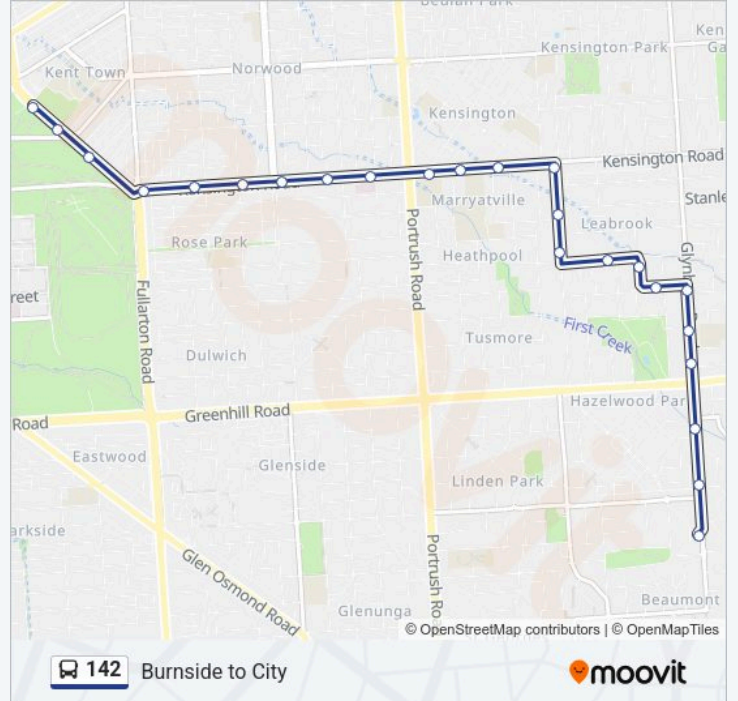

Direction: City

28 stops

[VIEW LINE SCHEDULE](#)

Stop 21 Glynburn Rd - West side

Stop 20 Glynburn Rd - West side

Stop 19 Glynburn Rd - West side

Stop 18 Glynburn Rd - West side

Stop 17 Glynburn Rd - West side

City Route Timetable:

Monday	06:10-22:59
Tuesday	06:10-22:59
Wednesday	06:10-22:59
Thursday	06:10-22:59
Friday	06:10-22:59
Saturday	06:53-22:46
Sunday	08:49-22:46

142 bus Info

Direction: City

Stops: 28

Trip Duration: 21 min

Line Summary:

Stop 3 Kensington Rd - South side

Stop 2 Kensington Rd - South side

Stop 1 Kensington Rd - South side

Stop V1 Dequetteville Tce - West side

Stop W1 Dequetteville Tce - South West side

Stop X1 Dequetteville Tce - South West side

Stop R1 Grenfell St - South side

Stop T2 Grenfell St - South side

Stop V3 Currie St - South side

Stop W1 Currie St - South side

142 bus time schedules and route maps are available in an offline PDF at moovitapp.com. Use the Moovit App to see live bus times, train schedule or subway schedule, and step-by-step directions for all public transit in Adelaide.