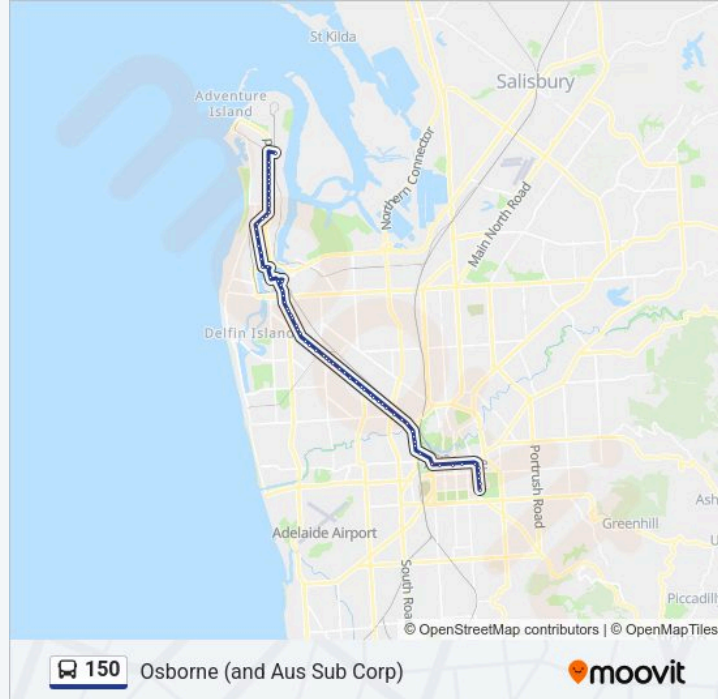

Stop 10 Port Rd - South West side

Stop 11 Port Rd - South side

Stop 12 Port Rd - South side

Stop 13 Port Rd - South West side

Stop 14 Port Rd - South side

Stop 15 Port Rd - South West side

Stop 16 Port Rd - South West side

Stop 17 Port Rd - South West side

Stop 18 Port Rd - South West side

Stop 19 Port Rd - South side

Stop 20 Port Rd - South West side

Stop 21 Port Rd - South West side

Stop 22 Port Rd - South side

Stop 23 Port Rd - South West side

Stop 24 Port Rd - South side

Stop 25 Port Rd - South West side

Stop 26 Port Rd - South West side

Stop 27 Port Rd - South West side

Stop 29 Port Rd - South West side

Stop 30 Port Rd - South West side

Stop 31 Port Rd - South West side

Stop 32 Port Rd - South West side

Stop 33 Port Rd - South West side

Stop 34 Port Rd - South West side

Stop 35 Port Rd - South West side

Stop 36 Port Rd - South West side

Stop 37 Commercial Rd - West side

Stop 38 Commercial Rd - South West side

Stop 39 Commercial Rd - South West side

Zone A Port Dock Interchange

Stop 40 Commercial Rd - West side

Stop 41 Nelson St - West side