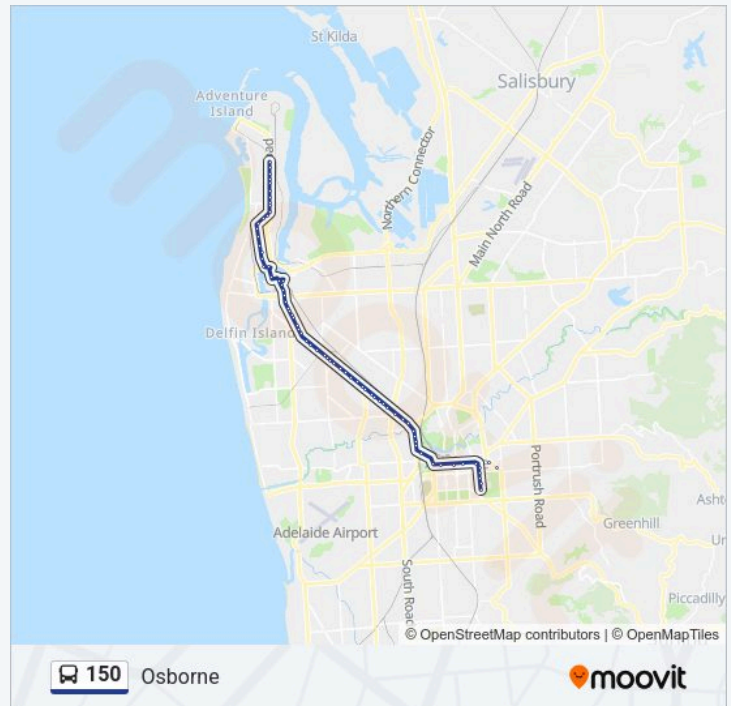

Stop 59 Victoria Rd - West side

Stop 60 Victoria Rd - West side

Stop 61 Veitch Rd - South side

Direction: Osborne

72 stops

[VIEW LINE SCHEDULE](#)

Stop V1 Dequetteville Tce - West side

Stop O3 Hutt Rd - West side

Trip Duration: 61 min

Line Summary:

Stop T2 Grenfell St - South side

Stop V3 Currie St - South side

Stop X1 Currie St - South side

Stop X1 West Tce - West side

Stop 1 Port Rd - South side

Stop 2 Port Rd - West side

Stop 19 Port Rd - South side

Stop 20 Port Rd - South West side

Stop 21 Port Rd - South West side

Stop 22 Port Rd - South side

Stop 23 Port Rd - South West side

Stop 24 Port Rd - South side

Stop 25 Port Rd - South West side

Stop 26 Port Rd - South West side

Stop 27 Port Rd - South West side

Stop 29 Port Rd - South West side

Stop 30 Port Rd - South West side

Stop 31 Port Rd - South West side

Stop 32 Port Rd - South West side

Stop 33 Port Rd - South West side