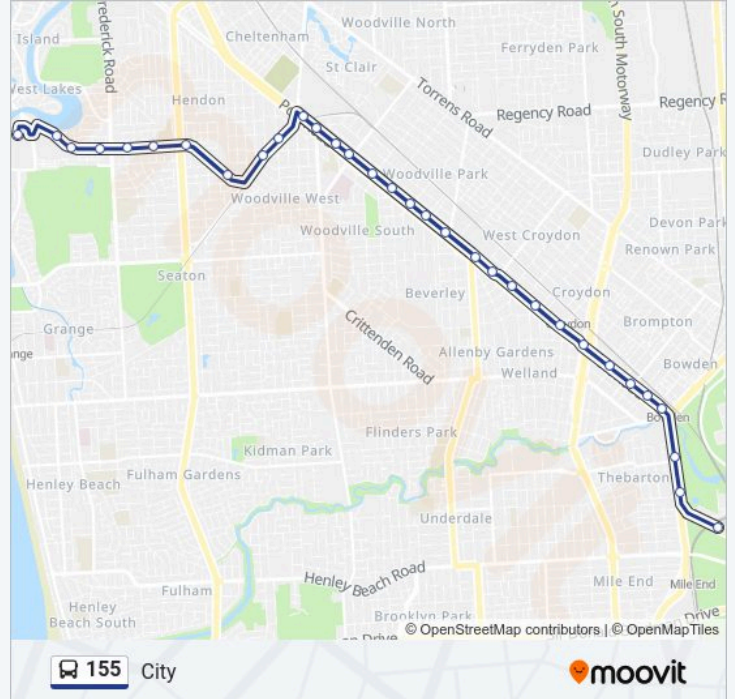

155 bus Info**Direction:** City**Stops:** 37**Trip Duration:** 30 min**Line Summary:**

Stop 13 Port Rd - North East side

Stop 12 Port Rd - North side

Stop 10 Port Rd - North East side

Stop 9 Port Rd - North side

Stop 8 Port Rd - North side

Stop 7 Port Rd - North side

Stop 6 Port Rd - North side

Stop 5 Port Rd - North side

Stop 4 Port Rd - East side

Stop 2 Port Rd - East side

Stop 1 Port Rd - North side

Stop B1 West Tce - East side

Stop B2 Currie St - North side

Stop E1 Currie St - North side

Stop G3 Grenfell St - North side

Stop I1 Grenfell St - North side

Direction: West Lakes

43 stops

[VIEW LINE SCHEDULE](#)

Stop O3 Hutt Rd - West side

Stop Q1 Hutt St - West side

Stop S1 Hutt St - West side

Stop T1 Hutt St - West side

Stop X1 Dequetteville Tce - South West side

Stop V1 Hutt St - West side

Stop R1 Grenfell St - South side

Stop T2 Grenfell St - South side