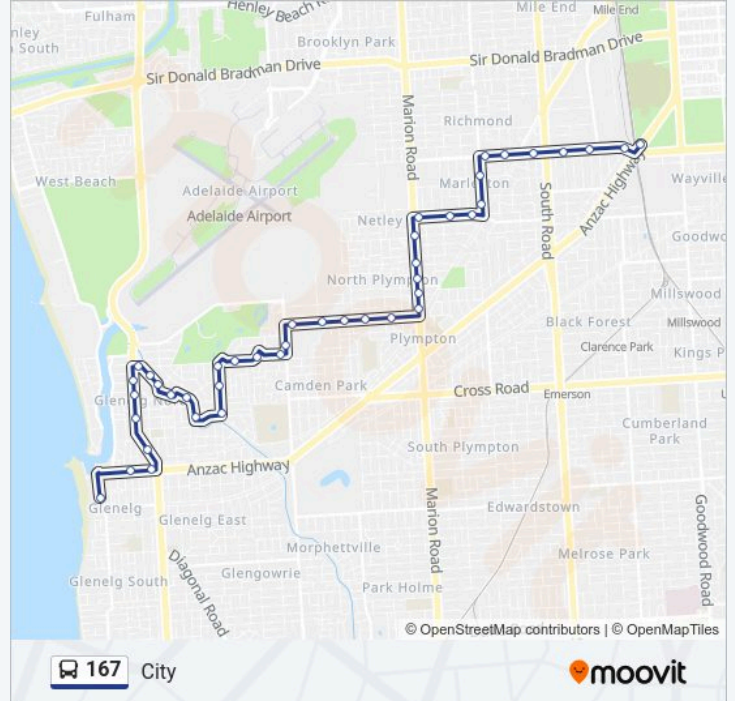

Direction: City

42 stops

[VIEW LINE SCHEDULE](#)

- Zone B Glenelg Interchange - West side
- Stop 21B Anzac Hwy - North side
- Stop 21A Anzac Hwy - North side
- Stop 30 Tapleys Hill Rd - South West side
- Stop 29T Tapleys Hill Rd - West side
- Stop 28T Tapleys Hill Rd - West side
- Stop 27T Tapleys Hill Rd - West side
- Stop 26 Blackburn Rd - North side
- Stop 25 Blackburn Ave - North East side
- Stop 24 Blackburn Ave - North East side
- Stop 23A Goldsworthy Cres - North side
- Stop 23 Shannon Ave - North side
- Stop 22 Shannon Ave - East side
- Stop 21 Pine Ave - West side
- Stop 20 Pine Ave - West side
- Stop 19 Pine Ave - West side
- Stop 18 St Andrews Cres - North side
- Stop 17 St Andrews Cres - West side
- Stop 16 Hoylake St - North side
- Stop 15M Morphett Rd - West side
- Stop 15 Mooringe Ave - North side

Stops: 42

Trip Duration: 26 min

Line Summary:

- Stop 14 Mooringe Ave - North side
- Stop 13 Mooringe Ave - North side
- Stop 12 Mooringe Ave - North side
- Stop 11 Mooringe Ave - North side
- Stop 10 Marion Rd - West side
- Stop 9C Marion Rd - West side
- Stop 9B Marion Rd - West side
- Stop 9A Marion Rd - West side
- Stop 9 Marion Rd - West side
- Stop 8B Galway Ave - North side
- Stop 8A Galway Ave - North side
- Stop 8 Galway Ave - North side
- Stop 7 Grove Ave - West side
- Stop 6 Grove Ave - West side
- Stop 5 Richmond Rd - North side
- Stop 4 Richmond Rd - North side
- Stop 3A Richmond Rd - North side
- Stop 3 Richmond Rd - North side
- Stop 2 Richmond Rd - North side
- Stop 1A Richmond Rd - North side
- Stop 1 Anzac Hwy - North West side

Direction: Glenelg

51 stops

[VIEW LINE SCHEDULE](#)

- Stop 1 Botanic Rd - South East side
- Stop R1 North Tce - South side
- Stop B2 Pulteney St - East side
- Stop T2 Grenfell St - South side
- Stop V3 Currie St - South side
- Stop X1 Currie St - South side
- Stop Y2 Currie St - South side
- Stop F1 West Tce - East side