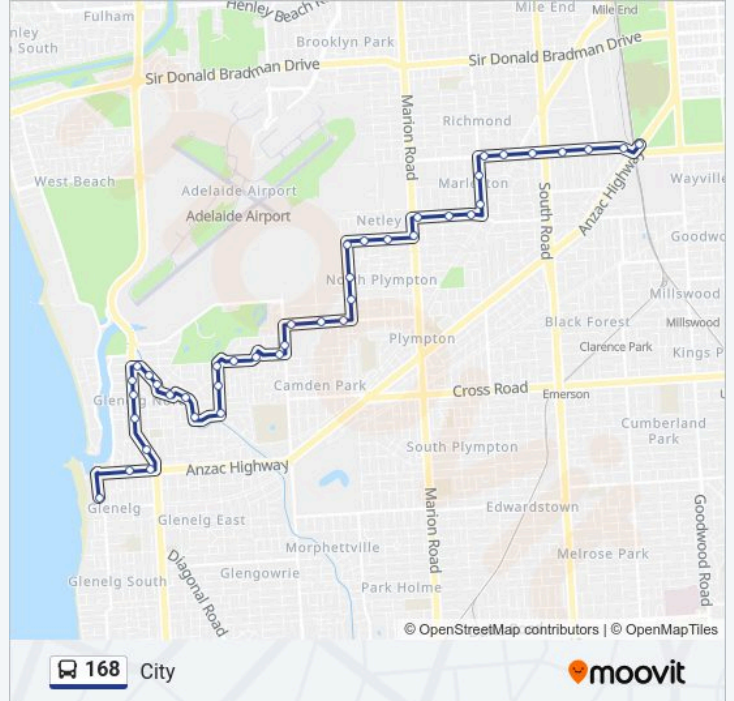

Direction: City

41 stops

[VIEW LINE SCHEDULE](#)

- Zone B Glenelg Interchange - West side
- Stop 21B Anzac Hwy - North side
- Stop 21A Anzac Hwy - North side
- Stop 30 Tapleys Hill Rd - South West side
- Stop 29T Tapleys Hill Rd - West side
- Stop 28T Tapleys Hill Rd - West side
- Stop 27T Tapleys Hill Rd - West side
- Stop 26 Blackburn Rd - North side
- Stop 25 Blackburn Ave - North East side
- Stop 24 Blackburn Ave - North East side
- Stop 23A Goldsworthy Cres - North side
- Stop 23 Shannon Ave - North side
- Stop 22 Shannon Ave - East side
- Stop 21 Pine Ave - West side
- Stop 20 Pine Ave - West side
- Stop 19 Pine Ave - West side
- Stop 18 St Andrews Cres - North side
- Stop 17 St Andrews Cres - West side
- Stop 16 Hoylake St - North side
- Stop 15M Morphett Rd - West side
- Stop 15 Mooringe Ave - North side

Stops: 41

Trip Duration: 31 min

Line Summary:

- Stop 14 Mooringe Ave - North side
- Stop 13 Mooringe Ave - North side
- Stop 12 Streeters Rd - West side
- Stop 11A Streeters Rd - West side
- Stop 11 Streeters Rd - West side
- Stop 10A Harvey Ave - North side
- Stop 10 Harvey Ave - North side
- Stop 9 Marion Rd - West side
- Stop 8B Galway Ave - North side
- Stop 8A Galway Ave - North side
- Stop 8 Galway Ave - North side
- Stop 7 Grove Ave - West side
- Stop 6 Grove Ave - West side
- Stop 5 Richmond Rd - North side
- Stop 4 Richmond Rd - North side
- Stop 3A Richmond Rd - North side
- Stop 3 Richmond Rd - North side
- Stop 2 Richmond Rd - North side
- Stop 1A Richmond Rd - North side
- Stop 1 Anzac Hwy - North West side