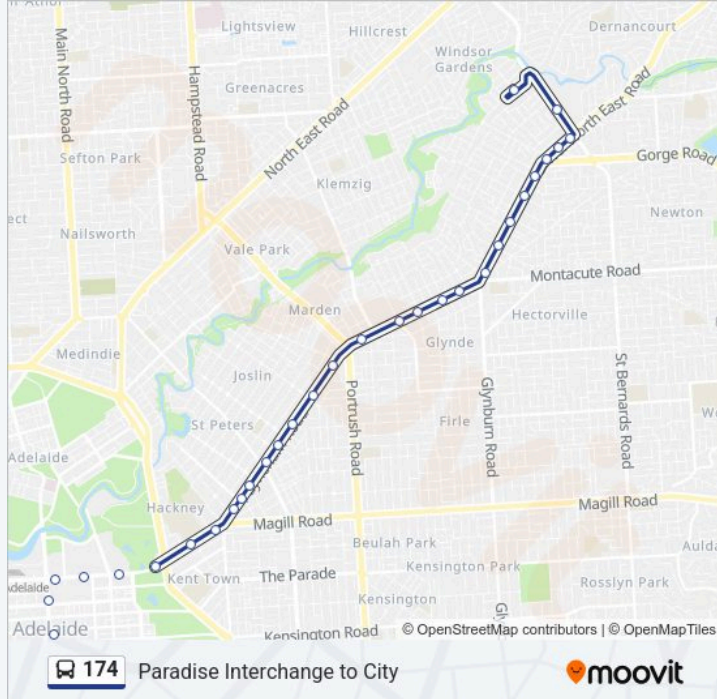

Stop 25A Darley Rd - East side

Stop 25 Lower North East Rd - South East side

Stop 24 Lower North East Rd - South East side

Stop 23 Lower North East Rd - South East side

Stop 22 Lower North East Rd - East side

Stop 21 Lower North East Rd - East side

Stop 20 Lower North East Rd - South East side

Stop 19 Lower North East Rd - South East side

Stop 18 / 18C Lower North East Rd - South East side

Stop 17 Payneham Rd - South East side

174 bus Info**Direction:** City**Stops:** 31**Trip Duration:** 24 min**Line Summary:**

- Stop 5 Payneham Rd - East side
- Stop 4 Payneham Rd - South East side
- Stop 3 North Tce - South East side
- Stop 2 North Tce - South East side
- Stop 1 Botanic Rd - South East side
- Stop R1 North Tce - South side
- Stop T1 North Tce - South side
- Stop U1 North Tce - South side
- Stop C3 King William St - East side
- Stop F2 King William St - North East side

Direction: Paradise

40 stops

[VIEW LINE SCHEDULE](#)

- Stop O3 Hutt Rd - West side
- Stop Q1 Hutt St - West side
- Stop S1 Hutt St - West side
- Stop T1 Hutt St - West side
- Stop R1 Wakefield St - South side
- Stop S1 Wakefield St - South side
- Stop T1 Wakefield St - South side
- Stop U1 Wakefield St - South side
- Stop V1 King William St - West side
- Stop X1 King William St - West side
- Stop F1 North Tce - North side
- Stop G1 North Tce - North side
- Stop I1 North Tce - North side
- Stop 1 Botanic Rd - North West side
- Stop 2 North Tce - North West side
- Stop 3 North Tce - North side
- Stop 4 Payneham Rd - North West side
- Stop 5 Payneham Rd - North West side