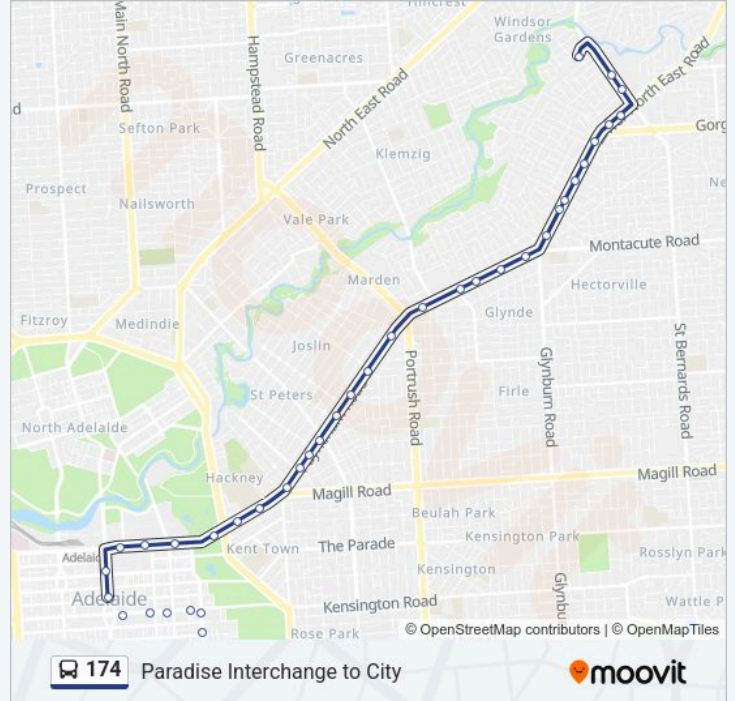

Direction: Paradise

40 stops

[VIEW LINE SCHEDULE](#)

- Stop O3 Hutt Rd - West side
- Stop Q1 Hutt St - West side
- Stop S1 Hutt St - West side
- Stop T1 Hutt St - West side
- Stop R1 Wakefield St - South side
- Stop S1 Wakefield St - South side
- Stop T1 Wakefield St - South side
- Stop U1 Wakefield St - South side
- Stop V1 King William St - West side
- Stop X1 King William St - West side
- Stop F1 North Tce - North side
- Stop G1 North Tce - North side
- Stop I1 North Tce - North side
- Stop 1 Botanic Rd - North West side
- Stop 2 North Tce - North West side
- Stop 3 North Tce - North side
- Stop 4 Payneham Rd - North West side
- Stop 5 Payneham Rd - North West side

174 bus Time Schedule

Paradise Route Timetable:

Monday	06:13-23:02
Tuesday	06:13-23:02
Wednesday	06:13-23:02
Thursday	06:13-23:02
Friday	06:13-23:02
Saturday	07:25-23:11
Sunday	08:17-23:11

174 bus Info

Direction: Paradise

Stops: 40

Trip Duration: 40 min

Line Summary:

- Stop 6 Payneham Rd - North West side
- Stop 7 Payneham Rd - North West side
- Stop 8 Payneham Rd - West side
- Stop 9 Payneham Rd - West side
- Stop 10 Payneham Rd - West side
- Stop 12 Payneham Rd - North West side
- Stop 13 Payneham Rd - North side
- Stop 14 Payneham Rd - North West side
- Stop 15 Payneham Rd - North West side
- Stop 16 Payneham Rd - North West side
- Stop 17 Payneham Rd - North West side
- Stop 18 / 18C Lower North East Rd - North West side
- Stop 19 Lower North East Rd - North West side
- Stop 20 Lower North East Rd - North West side
- Stop 20A Lower North East Rd - North West side
- Stop 21 Lower North East Rd - West side
- Stop 22 Lower North East Rd - West side
- Stop 23 Lower North East Rd - North West side
- Stop 24 Lower North East Rd - North West side
- Stop 25 Darley Rd - South West side
- Stop 25A Darley Rd - West side
- Zone G Paradise Interchange - North West side