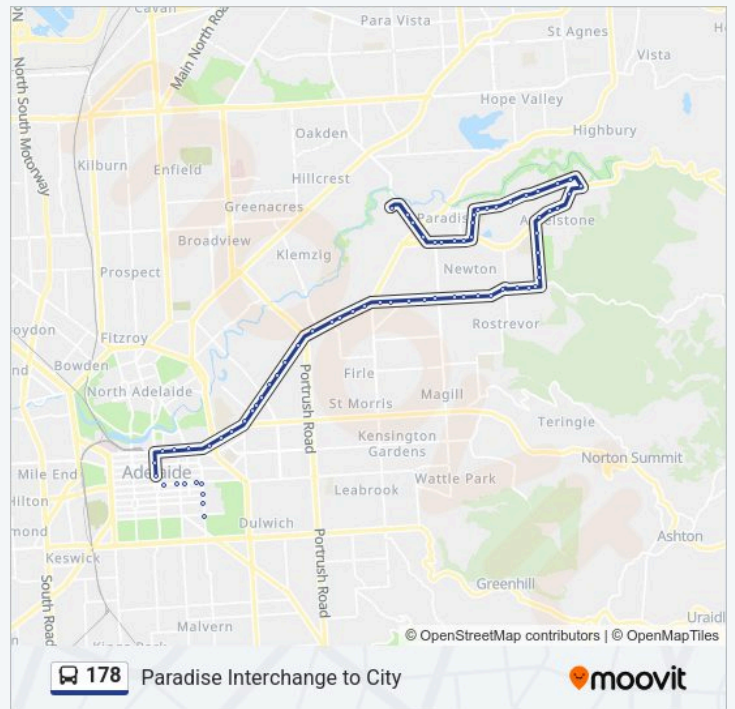

 **178 Line****Paradise Interchange to City**[Get The App](#)

The 178 bus line (Paradise Interchange to City) has 3 routes. For regular weekdays, their operation hours are: (1) City: 05:37-22:24(2) Newton (continues as 578 to City via O-Bahn): 06:31-07:13(3) Paradise: 05:47-23:23 Use the Moovit App to find the closest 178 bus station near you and find out when is the next 178 bus arriving.

### 178 bus Info

**Direction:** Newton (continues as 578 to City via O-Bahn)

**Stops:** 39

**Trip Duration:** 34 min

**Line Summary:**

Stop 7 Payneham Rd - North West side

Stop 8 Payneham Rd - West side

Stop 9 Payneham Rd - West side

Stop 21 Montacute Rd - North side

Stop 22 Montacute Rd - North side

Stop 23 Montacute Rd - North side

Stop 23A Montacute Rd - North side

Stop 24 Montacute Rd - North side

Stop 25 Montacute Rd - North side

Stop 26 Montacute Rd - North side

Stop 27 Montacute Rd - North side

Stop 28 Montacute Rd - North side

Stop 29 Montacute Rd - North side

Stop 30 Maryvale Rd - West side

Stop 31 Maryvale Rd - West side

Stop 32 Maryvale Rd - West side

Stop 33M Maryvale Rd - West side