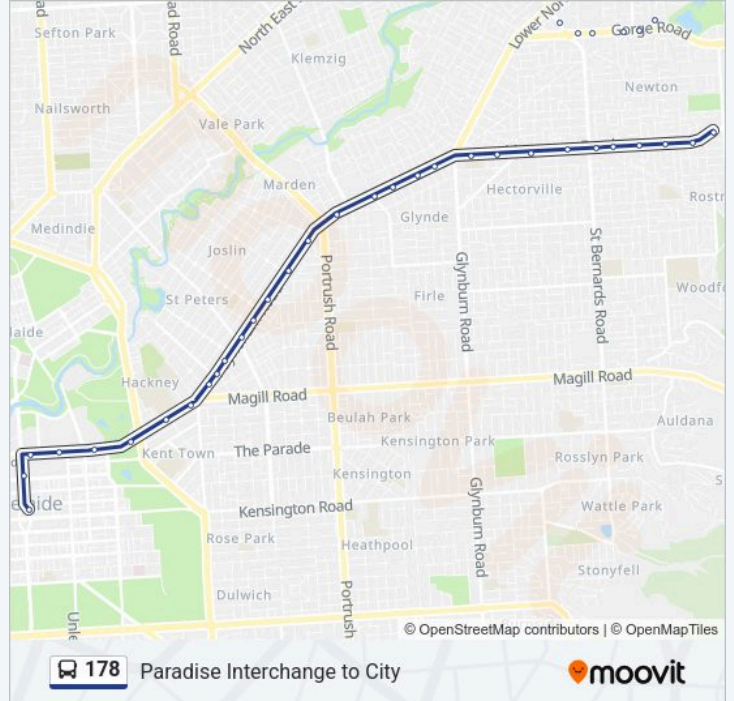

Stop 45 George St - North side

Stop 44 George St - North side

Stop 43 George St - North side

Stop 42 Lower Athelstone Rd - North side

Stop 41 Lower Athelstone Rd - North side

Stop 40 Lower Athelstone Rd - North side

Stop 39 Lower Athelstone Rd - North side

Stop 38 Coulls Rd - East side

Stop 37 Gorge Rd - South East side

**178 bus Time Schedule**

City Route Timetable:

Monday	05:37-22:24
Tuesday	05:37-22:24
Wednesday	05:37-22:24
Thursday	05:37-22:24
Friday	05:37-22:24
Saturday	06:27-00:08
Sunday	08:07-23:08

**178 bus Info****Direction:** City**Stops:** 62**Trip Duration:** 39 min**Line Summary:**

- Stop 36 Gorge Rd - South side
- Stop 35 Gorge Rd - South side
- Stop 34 Gorge Rd - South East side
- Stop 33M Maryvale Rd - East side
- Stop 32 Maryvale Rd - East side
- Stop 31 Maryvale Rd - East side
- Stop 30 Maryvale Rd - East side
- Stop 29 Montacute Rd - South side
- Stop 28 Montacute Rd - South side
- Stop 27 Montacute Rd - South side
- Stop 26 Montacute Rd - South side
- Stop 25 Montacute Rd - South side
- Stop 24 Montacute Rd - South side
- Stop 23A Montacute Rd - South side
- Stop 23 Montacute Rd - South side
- Stop 22 Montacute Rd - South side
- Stop 21 Montacute Rd - South side
- Stop 20 Montacute Rd - South side
- Stop 19 Montacute Rd - South side
- Stop 18 Montacute Rd - South side
- Stop 17 Payneham Rd - South East side
- Stop 16 Payneham Rd - South East side
- Stop 15 Payneham Rd - South East side
- Stop 14 Payneham Rd - South East side
- Stop 13 Payneham Rd - South East side
- Stop 12 Payneham Rd - East side
- Stop 10 Payneham Rd - East side
- Stop 9 Payneham Rd - East side
- Stop 8 Payneham Rd - South East side
- Stop 7 Payneham Rd - East side
- Stop 6 Payneham Rd - East side
- Stop 5 Payneham Rd - East side

Stop C3 King William St - East side

Stop F2 King William St - North East side

**Direction: Newton (continues as 578 to City via O-Bahn)**

39 stops

[VIEW LINE SCHEDULE](#)

Stop O3 Hutt Rd - West side

Stop Q1 Hutt St - West side