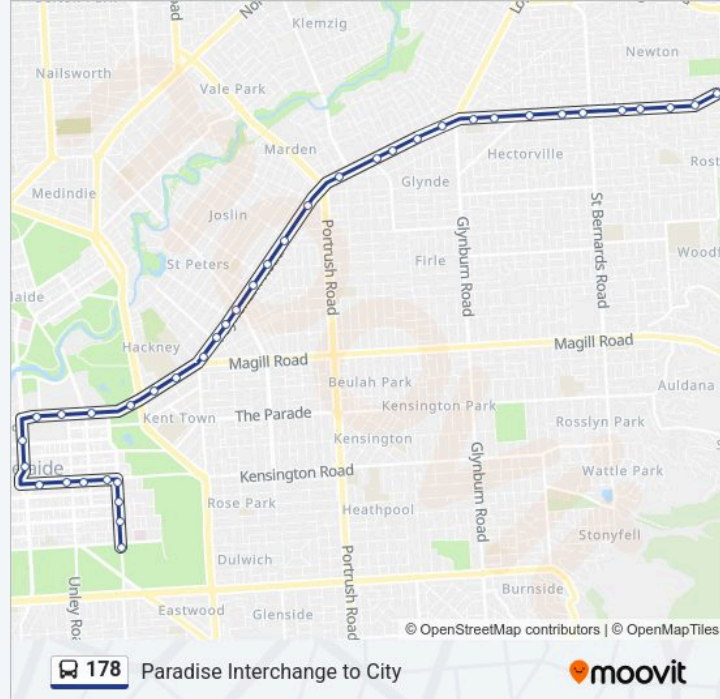

### 178 bus Info

**Direction:** Newton (continues as 578 to City via O-Bahn)

**Stops:** 39

**Trip Duration:** 34 min

**Line Summary:**

Stop 7 Payneham Rd - North West side

Stop 8 Payneham Rd - West side

Stop 9 Payneham Rd - West side

Stop 17 Payneham Rd - North West side

Stop 18 Montacute Rd - North side

Stop 19 Montacute Rd - North side

Stop 20 Montacute Rd - North side

Stop 21 Montacute Rd - North side

Stop 22 Montacute Rd - North side

Stop 23 Montacute Rd - North side

Stop 23A Montacute Rd - North side

Stop 24 Montacute Rd - North side

Stop 25 Montacute Rd - North side

Stop 26 Montacute Rd - North side

**Direction: Paradise**

70 stops

[VIEW LINE SCHEDULE](#)

Stop U1 Wakefield St - South side

Stop V1 King William St - West side

**178 bus Time Schedule**

Paradise Route Timetable:

Monday	05:47-23:23
Tuesday	05:47-23:23
Wednesday	05:47-23:23
Thursday	05:47-23:23
Friday	05:47-23:23
Saturday	07:15-22:56
Sunday	09:01-22:56