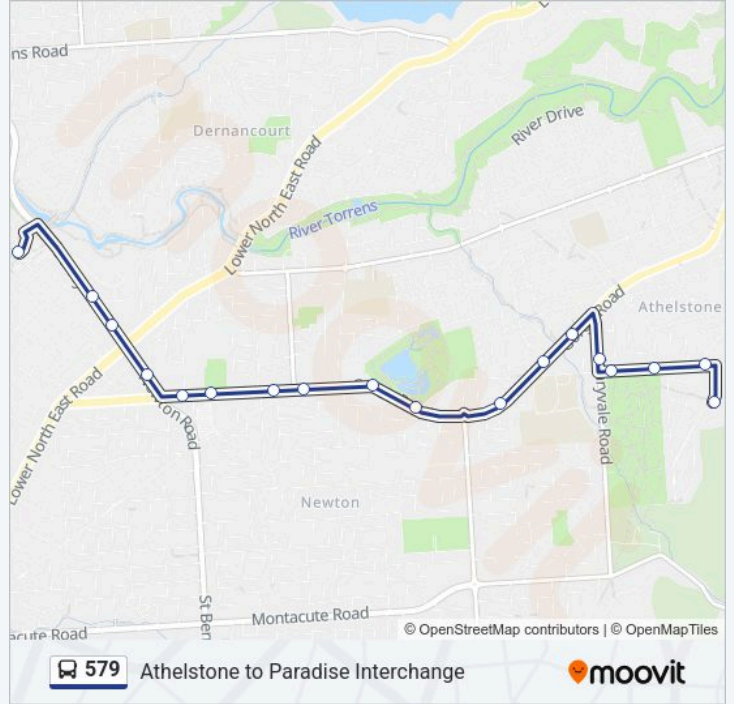

Direction: Paradise

Stops: 18

Trip Duration: 13 min

Line Summary:

Direction: Athelstone

18 stops

[VIEW LINE SCHEDULE](#)

Zone E Paradise Interchange - North West side

Stop 28 Gorge Rd - North Side

Stop 29 Gorge Rd - North side

Stop 30 Gorge Rd - North West side

Stop 31 Gorge Rd - North West side

Stop 32 Gorge Rd - North West side

Stop 33M Maryvale Rd - East side

Stop 33 Addison Ave - North side

Stop 34 Addison Ave - North side

Stop 35 Addison Ave - North side

Stop 36 Quondong Ave - East side

579 bus Time Schedule

Athelstone Route Timetable:

Monday	14:50-17:50
Tuesday	14:50-17:50
Wednesday	14:50-17:50
Thursday	14:50-17:50
Friday	14:50-17:50
Saturday	10:19-17:19
Sunday	Not Operational

579 bus Info

Direction: Athelstone

Stops: 18

Trip Duration: 13 min

Line Summary:

579 bus time schedules and route maps are available in an offline PDF at moovitapp.com. Use the Moovit App to see live bus times, train schedule or subway schedule, and step-by-step directions for all public transit in Adelaide.