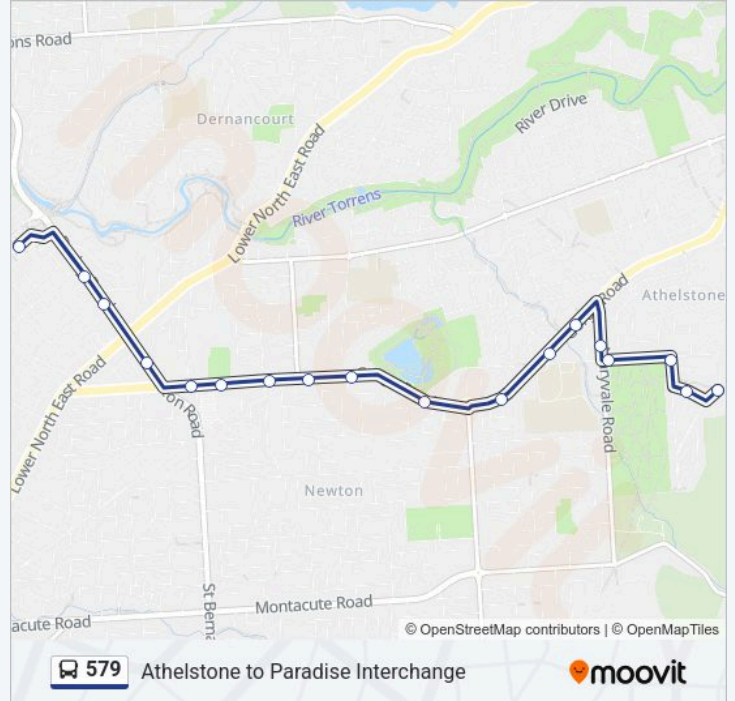

Direction: Paradise

18 stops

[VIEW LINE SCHEDULE](#)

- Stop 36 Quondong Ave - East side
- Stop 35 Hakea Ave - South side
- Stop 34 Hakea Ave - West side
- Stop 33 Addison Ave - South side
- Stop 33M Maryvale Rd - West side
- Stop 32 Gorge Rd - South side
- Stop 31 Gorge Rd - South side
- Stop 30 Gorge Rd - South side
- Stop 29 Gorge Rd - South side
- Stop 28 Gorge Rd - South Side
- Stop 27 Gorge Rd - South side
- Stop 26A Gorge Rd - South side
- Stop 26 Gorge Rd - South side
- Stop 25 Gorge Rd - South side
- Stop 24A Darley Rd - West side
- Stop 25 Darley Rd - South West side
- Stop 25A Darley Rd - West side
- Zone B Paradise Interchange - South East side

579 bus Time Schedule

Paradise Route Timetable:

Monday	06:43-08:43
Tuesday	06:43-08:43
Wednesday	06:43-08:43
Thursday	06:43-08:43
Friday	06:43-08:43
Saturday	08:32-16:32
Sunday	Not Operational

579 bus Info

Direction: Paradise

Stops: 18

Trip Duration: 13 min

Line Summary:

Direction: Athelstone

18 stops

[VIEW LINE SCHEDULE](#)

Zone E Paradise Interchange - North West side

Stop 28 Gorge Rd - North Side

Stop 29 Gorge Rd - North side

Stop 30 Gorge Rd - North West side

Stop 31 Gorge Rd - North West side

Stop 32 Gorge Rd - North West side

Stop 33M Maryvale Rd - East side

Stop 33 Addison Ave - North side