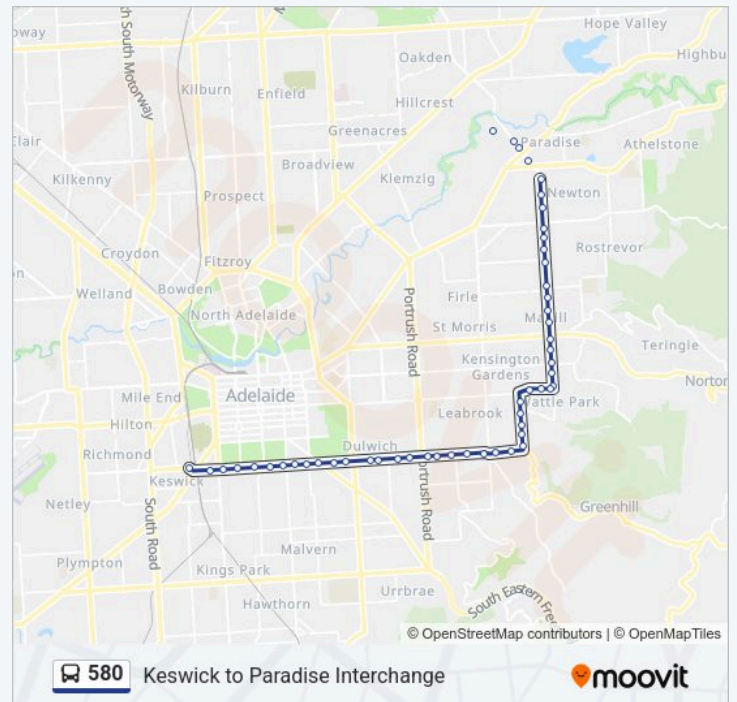

Stop 24A Darley Rd - East side

Stop 24 Newton Rd - East side

Stop 23A Newton Rd - East side

Stop 23 Newton Rd - East side

Stop 22B St Bernards Rd - East side

Stop 22A St Bernards Rd - East side

Stop 22 St Bernards Rd - East side

Stop 16 Hallett Rd - East side

Stop 17 Hallett Rd - East side

Stop 18 Hallett Rd - East side

Stop 19 Hallett Rd - East side

Stop 20 Hallett Rd - East side

Stop 14 Greenhill Rd - South side

Stop 13A Greenhill Rd - South side

Stop 13 Greenhill Rd - South side

Monday 07:50-15:29

Tuesday 07:50-15:29

Wednesday 07:50-15:29

Thursday 07:50-15:29

Friday 07:50-15:29

Saturday Not Operational

Sunday Not Operational

580 bus Info

Direction: Keswick

Stops: 51

Trip Duration: 51 min

Line Summary:

Stop 12A Greenhill Rd - South side

Stop 12 Greenhill Rd - South side

Stop 11 Greenhill Rd - South side