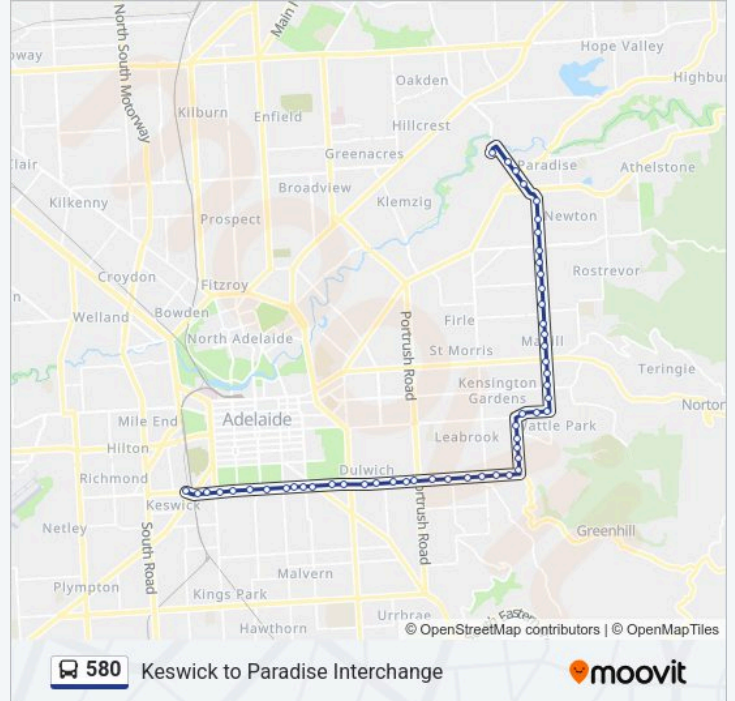

- Stop 13 Greenhill Rd - North side
- Stop 13A Greenhill Rd - North side
- Stop 14 Greenhill Rd - North side
- Stop 20 Hallett Rd - West side
- Stop 19 Hallett Rd - West side
- Stop 18 Hallett Rd - West side
- Stop 17 Hallett Rd - West side
- Stop 16 Hallett Rd - West side
- Stop 15A Kensington Rd - North West side
- Stop 16A Kensington Rd - North side
- Stop 17A Kensington Rd - North side
- Stop 18A Penfold Rd - West side
- Stop 19A Penfold Rd - West side
- Stop 19B Penfold Rd - West side
- Stop 19C Penfold Rd - West side
- Stop 20 St Bernards Rd - West side
- Stop 21 St Bernards Rd - West side
- Stop 21A St Bernards Rd - West side
- Stop 21B St Bernards Rd - West side
- Stop 21C St Bernards Rd - West side
- Stop 22 St Bernards Rd - West side
- Stop 22A St Bernards Rd - West side
- Stop 22B St Bernards Rd - West side
- Stop 23 Newton Rd - West side
- Stop 23A Newton Rd - West side
- Stop 24 Newton Rd - West side
- Stop 24A Darley Rd - West side
- Stop 25 Darley Rd - North East side
- Stop 25A Darley Rd - West side
- Zone G Paradise Interchange - North West side

580 Keswick to Paradise Interchange

Direction: Keswick

51 stops

580 bus Time Schedule

Keswick Route Timetable: